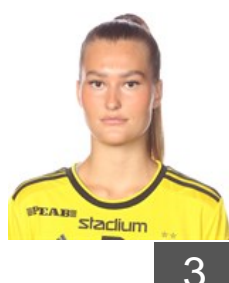

Position: Right Back
Place of birth: Caroli
Date of birth: 16.05.2004
Height: 175 cm

 SWE

Ernelind Elin

Position: Left Wing
Place of birth: Henstedt-Ulzburg
Date of birth: 20.05.2003
Height: 168 cm

 SWE

Forsberg Johanna

Position: Line Player
Place of birth: Härlanda
Date of birth: 16.10.1995
Height: 178 cm

 SWE

Granat Felicia

Position: Left Back
Place of birth: S:T Pauli
Date of birth: 09.02.2004
Height: 180 cm

 SWE

Hasanbegovic Selma

Position: Goalkeeper
Place of birth: Vänersborg
Date of birth: 23.05.2005
Height: 175 cm

 SWE

Heikka Elin

Position: Centre Back
Place of birth: Landvetter
Date of birth: 03.07.2002
Height: 176 cm

 SWE

Huselius Stella