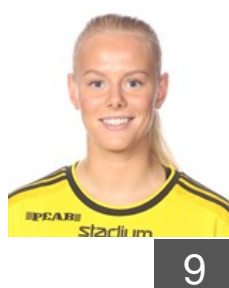

Position: Left Wing
Place of birth: S:T Göran
Date of birth: 22.07.2004
Height: 173 cm

 DEN

Jensen Laura Cecilie

Position: Centre Back
Place of birth: Billund
Date of birth: 02.05.1999
Height: 171 cm

 SWE

Johansson Linn

Position: Line Player
Place of birth: Lerum
Date of birth: 15.07.2002
Height: 176 cm

EUROPEAN CUP - PLAYERS LIST

EHF European League Women 2022/23

SWE IK Sävehof

SWE

Källström Amanda

Position: Centre Back
Place of birth: Bollnäs
Date of birth: 22.10.2003
Height: 172 cm

SWE

Koppang Nina

Position: Right Back
Place of birth: Vadstena
Date of birth: 31.05.2002
Height: 177 cm

SWE

Kroon Andersson Wilma

Position: Goalkeeper
Place of birth: N Lundby
Date of birth: 14.07.1998
Height: 179 cm

SWE

Kylberg Thea

Position: Right Back
Place of birth: Sofia
Date of birth: 20.06.2004
Height: 183 cm

SWE

Landberg Ida

Position: Centre Back
Place of birth:
Date of birth: 07.05.2005
Height: 168 cm

ESP

Martin Berenguer C.