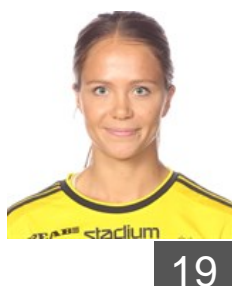

SWE

Koppang Nina

Position: Right Back
Place of birth: Vadstena
Date of birth: 31.05.2002
Height: 177 cm

SWE

Kroon Andersson Wilma

Position: Goalkeeper
Place of birth: N Lundby
Date of birth: 14.07.1998
Height: 179 cm

SWE

Kylberg Thea

Position: Right Back
Place of birth: Sofia
Date of birth: 20.06.2004
Height: 183 cm

SWE

Landberg Ida

Position: Centre Back
Place of birth:
Date of birth: 07.05.2005
Height: 168 cm

ESP

Martin Berenguer C.

Position: Right Wing
Place of birth: ALMERIA
Date of birth: 29.05.1988
Height: 169 cm

SWE

Mellegård Olivia

Position: Left Wing
Place of birth: Tynnered
Date of birth: 17.06.1996
Height: 178 cm

SWE

Mihailovic Emma

Position: Centre Back
Place of birth: Vinslöv
Date of birth: 10.02.2004
Height: 183 cm

DEN

Nielsen Mai Kragballe

Position: Centre Back
Place of birth: København
Date of birth: 15.12.1997
Height: 172 cm

SWE