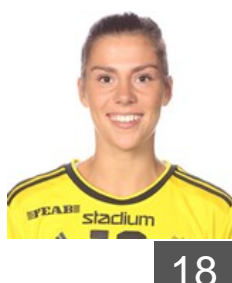

Position: Line Player
Place of birth: Härlanda
Date of birth: 16.10.1995
Height: 178 cm

 SWE

Granat Felicia

Position: Left Back
Place of birth: S:T Pauli
Date of birth: 09.02.2004
Height: 180 cm

 SWE

Hasanbegovic Selma

Position: Goalkeeper
Place of birth: Vänersborg
Date of birth: 23.05.2005
Height: 175 cm

 SWE

Heikka Elin

Position: Centre Back
Place of birth: Landvetter
Date of birth: 03.07.2002
Height: 176 cm

 SWE

Huselius Stella

Position: Left Wing
Place of birth: S:T Göran
Date of birth: 22.07.2004
Height: 173 cm

 DEN

Jensen Laura Cecilie

Position: Centre Back
Place of birth: Billund
Date of birth: 02.05.1999
Height: 171 cm

 SWE