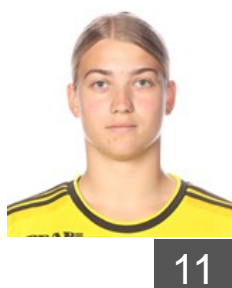

Position: Left Wing
Place of birth: S:T Göran
Date of birth: 22.07.2004
Height: 173 cm

 DEN

Jensen Laura Cecilie

Position: Centre Back
Place of birth: Billund
Date of birth: 02.05.1999
Height: 171 cm

 SWE

Johansson Linn

Position: Line Player
Place of birth: Lerum
Date of birth: 15.07.2002
Height: 176 cm

EUROPEAN CUP - PLAYERS LIST

EHF European League Women 2022/23

SWE IK Sävehof

SWE

Källström Amanda

Position: Centre Back
Place of birth: Bollnäs
Date of birth: 22.10.2003
Height: 172 cm

SWE

Koppang Nina

Position: Right Back
Place of birth: Vadstena
Date of birth: 31.05.2002
Height: 177 cm

SWE

Kroon Andersson Wilma

Position: Goalkeeper
Place of birth: N Lundby
Date of birth: 14.07.1998
Height: 179 cm