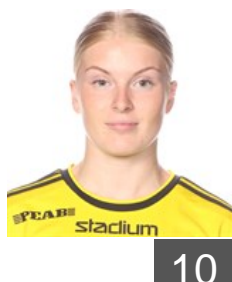

EUROPEAN CUP - PLAYERS LIST

EHF European League Women 2022/23

 SWE IK Sävehof

 SWE

Bergfeldt Line

Position: Goalkeeper
Place of birth: Härlanda
Date of birth: 07.11.2004
Height: 175 cm

 SWE

Blomst Thea

Position: Line Player
Place of birth: Härlanda
Date of birth: 27.08.2002
Height: 182 cm

 SWE

Bundsen Johanna

Position: Goalkeeper
Place of birth: Bäve
Date of birth: 03.06.1991
Height: 185 cm

 SWE

Carlsson Tindra

Position: Right Back
Place of birth: Caroli
Date of birth: 16.05.2004
Height: 175 cm

 SWE

Ernelind Elin

Position: Left Wing
Place of birth: Henstedt-Ulzburg
Date of birth: 20.05.2003
Height: 168 cm

 SWE

Forsberg Johanna