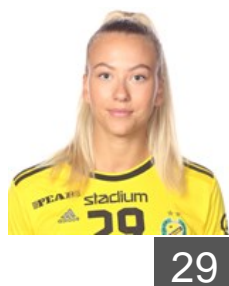

Position: Right Wing
Place of birth: ALMERIA
Date of birth: 29.05.1988
Height: 169 cm

SWE

Mellegård Olivia

Position: Left Wing
Place of birth: Tynnered
Date of birth: 17.06.1996
Height: 178 cm

SWE

Mihailovic Emma

Position: Centre Back
Place of birth: Vinslöv
Date of birth: 10.02.2004
Height: 183 cm

DEN

Nielsen Mai Kragballe

Position: Centre Back
Place of birth: København
Date of birth: 15.12.1997
Height: 172 cm

SWE

Qvarfordt Julia

Position: Left Wing
Place of birth: S:T Pauli
Date of birth: 21.03.2004
Height: 177 cm

SWE

Rehnberg Madeleine

Position: Right Back
Place of birth:
Date of birth: 22.05.2004
Height: 176 cm

SWE

Rosell Frida

Position: Left Back
Place of birth: Stockholm
Date of birth: 06.05.1999
Height: 175 cm

EUROPEAN CUP - PLAYERS LIST

EHF European League Women 2022/23

 SWE IK Sävehof

 SWE

Rosenback Ida

Position: Centre Back
Place of birth: Svärdsjö
Date of birth: 21.07.2004
Height: 174 cm