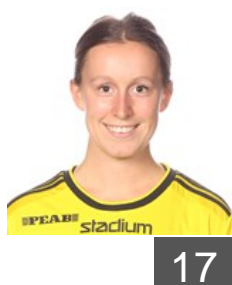

SWE

Kylberg Thea

Position: Right Back
Place of birth: Sofia
Date of birth: 20.06.2004
Height: 183 cm

SWE

Landberg Ida

Position: Centre Back
Place of birth:
Date of birth: 07.05.2005
Height: 168 cm

ESP

Martin Berenguer C.

Position: Right Wing
Place of birth: ALMERIA
Date of birth: 29.05.1988
Height: 169 cm

SWE

Mellegård Olivia

Position: Left Wing
Place of birth: Tynnered
Date of birth: 17.06.1996
Height: 178 cm

SWE

Mihailovic Emma

Position: Centre Back
Place of birth: Vinslöv
Date of birth: 10.02.2004
Height: 183 cm

DEN

Nielsen Mai Kragballe

Position: Centre Back
Place of birth: København
Date of birth: 15.12.1997
Height: 172 cm

SWE