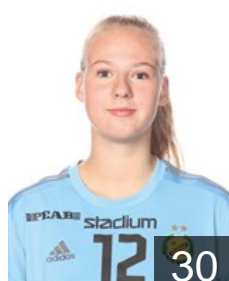

Position: Right Back
Place of birth: Caroli
Date of birth: 16.05.2004
Height: 175 cm

 SWE

Ernelind Elin

Position: Left Wing
Place of birth: Henstedt-Ulzburg
Date of birth: 20.05.2003
Height: 168 cm

 SWE

Forsberg Johanna

Position: Line Player
Place of birth: Härlanda
Date of birth: 16.10.1995
Height: 178 cm

 SWE

Granat Felicia

Position: Left Back
Place of birth: S:T Pauli
Date of birth: 09.02.2004
Height: 180 cm

 SWE

Hasanbegovic Selma

Position: Goalkeeper
Place of birth: Vänersborg
Date of birth: 23.05.2005
Height: 175 cm

 SWE

Heikka Elin

Position: Centre Back
Place of birth: Landvetter
Date of birth: 03.07.2002
Height: 176 cm

 SWE

Huselius Stella