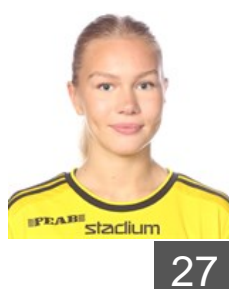

Johansson Linn

Position: Line Player
Place of birth: Lerum
Date of birth: 15.07.2002
Height: 176 cm

EUROPEAN CUP - PLAYERS LIST

EHF European League Women 2022/23

SWE IK Sävehof

SWE

Källström Amanda

Position: Centre Back
Place of birth: Bollnäs
Date of birth: 22.10.2003
Height: 172 cm

SWE

Koppang Nina

Position: Right Back
Place of birth: Vadstena
Date of birth: 31.05.2002
Height: 177 cm

SWE

Kroon Andersson Wilma

Position: Goalkeeper
Place of birth: N Lundby
Date of birth: 14.07.1998
Height: 179 cm

SWE

Kylberg Thea

Position: Right Back
Place of birth: Sofia
Date of birth: 20.06.2004
Height: 183 cm

SWE

Landberg Ida

Position: Centre Back
Place of birth:
Date of birth: 07.05.2005
Height: 168 cm

ESP

Martin Berenguer C.

Position: Right Wing
Place of birth: ALMERIA
Date of birth: 29.05.1988
Height: 169 cm

SWE

Mellegård Olivia

Position: Left Wing
Place of birth: Tynnered
Date of birth: 17.06.1996
Height: 178 cm

SWE

Mihailovic Emma