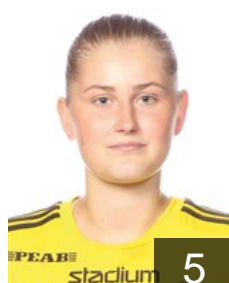

EUROPEAN CUP - PLAYERS LIST

EHF European League Women 2022/23

 SWE IK Sävehof

 SWE

Bergfeldt Line

Position: Goalkeeper
Place of birth: Härlanda
Date of birth: 07.11.2004
Height: 175 cm

 SWE

Blomst Thea

Position: Line Player
Place of birth: Härlanda
Date of birth: 27.08.2002
Height: 182 cm

 SWE

Bundsen Johanna

Position: Goalkeeper
Place of birth: Bäve
Date of birth: 03.06.1991
Height: 185 cm

 SWE

Carlsson Tindra