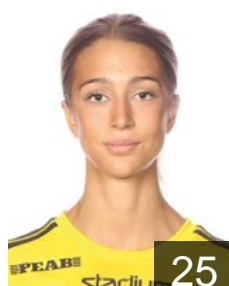

SWE

Koppang Nina

Position: Right Back
Place of birth: Vadstena
Date of birth: 31.05.2002
Height: 177 cm

SWE

Kroon Andersson Wilma

Position: Goalkeeper
Place of birth: N Lundby
Date of birth: 14.07.1998
Height: 179 cm

SWE

Kylberg Thea

Position: Right Back
Place of birth: Sofia
Date of birth: 20.06.2004
Height: 183 cm

SWE

Landberg Ida

Position: Centre Back
Place of birth:
Date of birth: 07.05.2005
Height: 168 cm

ESP

Martin Berenguer C.

Position: Right Wing
Place of birth: ALMERIA
Date of birth: 29.05.1988
Height: 169 cm

SWE

Mellegård Olivia

Position: Left Wing
Place of birth: Tynnered
Date of birth: 17.06.1996
Height: 178 cm

SWE

Mihailovic Emma

Position: Centre Back
Place of birth: Vinslöv
Date of birth: 10.02.2004
Height: 183 cm

DEN

Nielsen Mai Kragballe

Position: Centre Back
Place of birth: København
Date of birth: 15.12.1997
Height: 172 cm

SWE