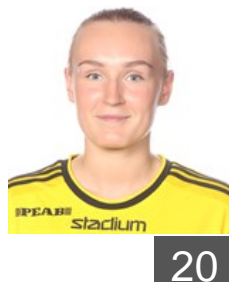

EUROPEAN CUP - PLAYERS LIST

EHF European League Women 2022/23

 SWE IK Sävehof

 SWE

Bergfeldt Line

Position: Goalkeeper
Place of birth: Härlanda
Date of birth: 07.11.2004
Height: 175 cm

 SWE

Blomst Thea

Position: Line Player
Place of birth: Härlanda
Date of birth: 27.08.2002
Height: 182 cm

 SWE

Bundsen Johanna

Position: Goalkeeper
Place of birth: Bäve
Date of birth: 03.06.1991
Height: 185 cm

 SWE

Carlsson Tindra