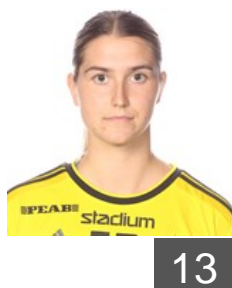

Qvarfordt Julia

Position: Left Wing
Place of birth: S:T Pauli
Date of birth: 21.03.2004
Height: 177 cm

SWE

Rehnberg Madeleine

Position: Right Back
Place of birth:
Date of birth: 22.05.2004
Height: 176 cm

SWE

Rosell Frida

Position: Left Back
Place of birth: Stockholm
Date of birth: 06.05.1999
Height: 175 cm

EUROPEAN CUP - PLAYERS LIST

EHF European League Women 2022/23

 SWE IK Sävehof

 SWE

Rosenback Ida

Position: Centre Back
Place of birth: Svärdsjö
Date of birth: 21.07.2004
Height: 174 cm

 SWE

Sembe Ida

Position: Right Wing
Place of birth: Partille
Date of birth: 16.09.2002
Height: 168 cm

 SWE

Vester Kocanovic Irma

Position: Left Back
Place of birth: HJO
Date of birth: 13.02.2003
Height: 175 cm