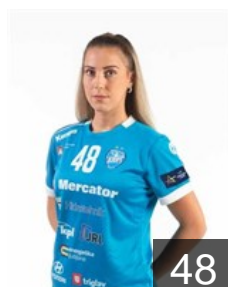

EUROPEAN CUP - PLAYERS LIST

EHF Champions League Women 2022/23

SLO Krim Mercator Ljubljana

SLO
Abina Ema
Position: Left Wing
Place of birth: Ljubljana
Date of birth: 18.02.1999
Height: 170 cm

BRA
Arenhart Barbara Elisabeth
Position: Goalkeeper
Place of birth: Novo Hamburgo
Date of birth: 04.10.1986
Height: 181 cm

SLO
Cerovak Laura
Position: Left Back
Place of birth: Ljubljana
Date of birth: 06.09.2000
Height: 187 cm

SLO
Juric Manca
Position: Line Player
Place of birth: Ljubljana
Date of birth: 18.01.1995
Height: 174 cm

SLO
Klemencic Valentina
Position: Line Player
Place of birth: Kranj
Date of birth: 05.02.2002
Height: 185 cm

CZE
Kovarova Sara
Position: Right Back
Place of birth: Pisek
Date of birth: 09.02.1999
Height: 175 cm

SLO
Lazovic Barbara
Position: Right Back
Place of birth: Brezice
Date of birth: 04.01.1988
Height: 183 cm

SLO
Markovic Ema Maria
Position: Right Wing
Place of birth: Celje
Date of birth: 18.07.2003
Height: 170 cm