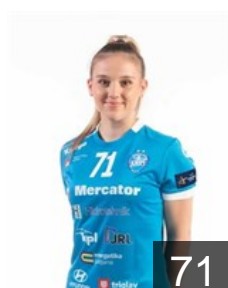

EUROPEAN CUP - PLAYERS LIST

EHF Champions League Women 2022/23

SLO Krim Mercator Ljubljana

SLO
Abina Ema
Position: Left Wing
Place of birth: Ljubljana
Date of birth: 18.02.1999
Height: 170 cm

BRA
Arenhart Barbara Elisabeth
Position: Goalkeeper
Place of birth: Novo Hamburgo
Date of birth: 04.10.1986
Height: 181 cm

SLO
Cerovak Laura
Position: Left Back
Place of birth: Ljubljana
Date of birth: 06.09.2000
Height: 187 cm

SLO
Juric Manca
Position: Line Player
Place of birth: Ljubljana
Date of birth: 18.01.1995
Height: 174 cm

SLO
Klemencic Valentina
Position: Line Player
Place of birth: Kranj
Date of birth: 05.02.2002
Height: 185 cm

CZE
Kovarova Sara
Position: Right Back
Place of birth: Pisek
Date of birth: 09.02.1999
Height: 175 cm

SLO
Lazovic Barbara
Position: Right Back
Place of birth: Brezice
Date of birth: 04.01.1988
Height: 183 cm

SLO
Markovic Ema Maria
Position: Right Wing
Place of birth: Celje
Date of birth: 18.07.2003
Height: 170 cm