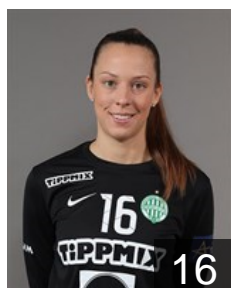

EUROPEAN CUP - PLAYERS LIST

EHF Champions League Women 2022/23

 HUN *FTC-Rail Cargo Hungaria*

 HUN

Bíró Blanka

Position: Goalkeeper
Place of birth: Vac
Date of birth: 22.09.1994
Height: 186 cm

 GER

Bök Emily

Position: Left Back
Place of birth: Buxtehude
Date of birth: 26.04.1998
Height: 182 cm

 HUN

Buzsáki Bodza

Position: Left Wing
Place of birth: Budapest
Date of birth: 25.03.2004
Height: 171 cm

 HUN

Cirjenics-Kovacsics Anikó

Position: Centre Back
Place of birth: Nagyatád
Date of birth: 29.08.1991
Height: 170 cm

 SRB

Cvijic Dragana

Position: Line Player
Place of birth: Belgrade
Date of birth: 15.03.1990
Height: 183 cm

 FRA

Edwige Beatrice