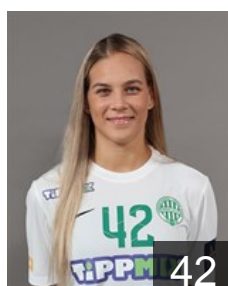

Position: Line Player
Place of birth: Paris
Date of birth: 03.10.1988
Height: 182 cm

 HUN

Hársfalvi Júlia

Position: Left Wing
Place of birth: Zalaegerszeg
Date of birth: 12.11.1996
Height: 167 cm

 HUN

Imre Szofi

Position: Goalkeeper
Place of birth: Budapest
Date of birth: 21.06.2004
Height: 177 cm

 HUN

Janurik Kinga

Position: Goalkeeper
Place of birth: Budapest
Date of birth: 06.11.1991
Height: 178 cm

 HUN

Kármán Luca

Position: Left Back
Place of birth: Budapest
Date of birth: 18.07.2004
Height: 190 cm

 HUN

Kisfaludy Anett

Position: Line Player
Place of birth: Kapuvár
Date of birth: 31.08.1990
Height: 180 cm

 HUN

Klujber Katrin Gitta

Position: Right Back
Place of birth: Budapest
Date of birth: 21.04.1999
Height: 169 cm

EUROPEAN CUP - PLAYERS LIST

EHF Champions League Women 2022/23

 HUN FTC-Rail Cargo Hungaria

 HUN

Kovács Anett

Position: Right Wing
Place of birth: Mezőtúr
Date of birth: 12.11.1994
Height: 167 cm