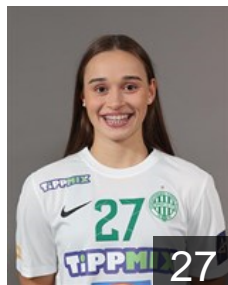

Position: Left Back
Place of birth: Budapest
Date of birth: 18.07.2004
Height: 190 cm

 HUN

Kisfaludy Anett

Position: Line Player
Place of birth: Kapuvár
Date of birth: 31.08.1990
Height: 180 cm

 HUN

Klujber Katrin Gitta

Position: Right Back
Place of birth: Budapest
Date of birth: 21.04.1999
Height: 169 cm

EUROPEAN CUP - PLAYERS LIST

EHF Champions League Women 2022/23

 HUN FTC-Rail Cargo Hungaria

 HUN

Kovács Anett

Position: Right Wing
Place of birth: Mezőtúr
Date of birth: 12.11.1994
Height: 167 cm

 HUN

Kukely Anna

Position: Centre Back
Place of birth: Békéscsaba
Date of birth: 27.05.2003
Height: 173 cm

 SRB

Lekic Andrea

Position: Left Back
Place of birth: Belgrade
Date of birth: 06.09.1987
Height: 178 cm