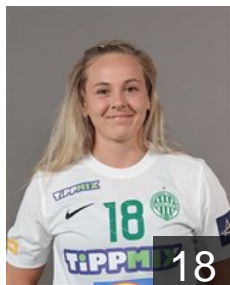

Position: Goalkeeper
Place of birth: Budapest
Date of birth: 21.06.2004
Height: 177 cm

 HUN

Janurik Kinga

Position: Goalkeeper
Place of birth: Budapest
Date of birth: 06.11.1991
Height: 178 cm

 HUN

Kármán Luca

Position: Left Back
Place of birth: Budapest
Date of birth: 18.07.2004
Height: 190 cm

 HUN

Kisfaludy Anett

Position: Line Player
Place of birth: Kapuvár
Date of birth: 31.08.1990
Height: 180 cm

 HUN

Klujber Katrin Gitta

Position: Right Back
Place of birth: Budapest
Date of birth: 21.04.1999
Height: 169 cm

EUROPEAN CUP - PLAYERS LIST

EHF Champions League Women 2022/23

 HUN FTC-Rail Cargo Hungaria

 HUN

Kovács Anett

Position: Right Wing
Place of birth: Mezőtúr
Date of birth: 12.11.1994
Height: 167 cm

 HUN

Kukely Anna

Position: Centre Back
Place of birth: Békéscsaba
Date of birth: 27.05.2003
Height: 173 cm

 SRB

Lekic Andrea

Position: Left Back
Place of birth: Belgrade
Date of birth: 06.09.1987
Height: 178 cm