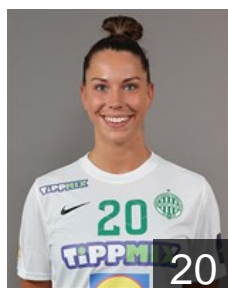

EUROPEAN CUP - PLAYERS LIST

EHF Champions League Women 2022/23

 HUN *FTC-Rail Cargo Hungaria*

 HUN

Bíró Blanka

Position: Goalkeeper
Place of birth: Vac
Date of birth: 22.09.1994
Height: 186 cm

 GER

Bök Emily

Position: Left Back
Place of birth: Buxtehude
Date of birth: 26.04.1998
Height: 182 cm

 HUN

Buzsáki Bodza

Position: Left Wing
Place of birth: Budapest
Date of birth: 25.03.2004
Height: 171 cm

 HUN

Cirjenics-Kovacsics Anikó

Position: Centre Back
Place of birth: Nagyatád
Date of birth: 29.08.1991
Height: 170 cm

 SRB

Cvijic Dragana

Position: Line Player
Place of birth: Belgrade
Date of birth: 15.03.1990
Height: 183 cm

 FRA

Edwige Beatrice