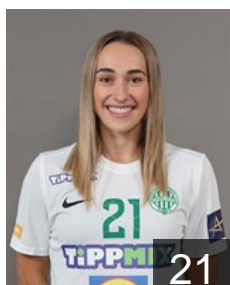

Position: Left Back
Place of birth: Budapest
Date of birth: 18.07.2004
Height: 190 cm

 HUN

Kisfaludy Anett

Position: Line Player
Place of birth: Kapuvár
Date of birth: 31.08.1990
Height: 180 cm

 HUN

Klujber Katrin Gitta

Position: Right Back
Place of birth: Budapest
Date of birth: 21.04.1999
Height: 169 cm

EUROPEAN CUP - PLAYERS LIST

EHF Champions League Women 2022/23

 HUN FTC-Rail Cargo Hungaria

 HUN

Kovács Anett

Position: Right Wing
Place of birth: Mezőtúr
Date of birth: 12.11.1994
Height: 167 cm

 HUN

Kukely Anna

Position: Centre Back
Place of birth: Békéscsaba
Date of birth: 27.05.2003
Height: 173 cm

 SRB

Lekic Andrea

Position: Left Back
Place of birth: Belgrade
Date of birth: 06.09.1987
Height: 178 cm

 NED

Malestein Antje Angela

Position: Right Wing
Place of birth: Baam
Date of birth: 31.01.1993
Height: 173 cm

 HUN

Márton Gréta

Position: Left Wing
Place of birth: Mohács
Date of birth: 03.10.1999
Height: 173 cm