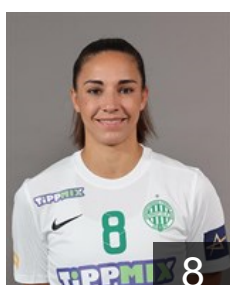

 HUN

Kukely Anna

Position: Centre Back
Place of birth: Békéscsaba
Date of birth: 27.05.2003
Height: 173 cm

 SRB

Lekic Andrea

Position: Left Back
Place of birth: Belgrade
Date of birth: 06.09.1987
Height: 178 cm

 NED

Malestein Antje Angela

Position: Right Wing
Place of birth: Baam
Date of birth: 31.01.1993
Height: 173 cm

 HUN

Márton Gréta

Position: Left Wing
Place of birth: Mohács
Date of birth: 03.10.1999
Height: 173 cm

 HUN

Papp Dorka

Position: Right Wing
Place of birth: Budapest
Date of birth: 26.07.2006
Height: 165 cm

 HUN

Sass Kincso

Position: Goalkeeper
Place of birth: Budapest
Date of birth: 11.08.2004
Height: 178 cm

 HUN

Szöllosi-Zácsik Szandra

Position: Left Back
Place of birth: Budapest
Date of birth: 22.04.1990
Height: 187 cm

 HUN

Szucsánszki Zita

Position: Centre Back
Place of birth: Budapest
Date of birth: 22.05.1987
Height: 172 cm