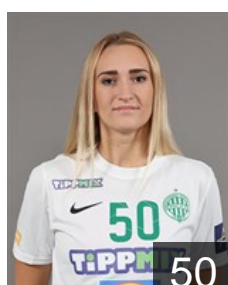

Position: Centre Back
Place of birth: Nagyatád
Date of birth: 29.08.1991
Height: 170 cm

 SRB

Cvijic Dragana

Position: Line Player
Place of birth: Belgrade
Date of birth: 15.03.1990
Height: 183 cm

 FRA

Edwige Beatrice

Position: Line Player
Place of birth: Paris
Date of birth: 03.10.1988
Height: 182 cm

 HUN

Hársfalvi Júlia

Position: Left Wing
Place of birth: Zalaegerszeg
Date of birth: 12.11.1996
Height: 167 cm

 HUN

Imre Szofi

Position: Goalkeeper
Place of birth: Budapest
Date of birth: 21.06.2004
Height: 177 cm

 HUN

Janurik Kinga

Position: Goalkeeper
Place of birth: Budapest
Date of birth: 06.11.1991
Height: 178 cm

 HUN

Kármán Luca

Position: Left Back
Place of birth: Budapest
Date of birth: 18.07.2004
Height: 190 cm

 HUN

Kisfaludy Anett

Position: Line Player
Place of birth: Kapuvár
Date of birth: 31.08.1990
Height: 180 cm

 HUN

Klujber Katrin Gitta