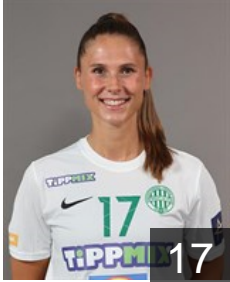

 HUN

Szöllosi-Zácsik Szandra

Position: Left Back
Place of birth: Budapest
Date of birth: 22.04.1990
Height: 187 cm

 HUN

Szucsánszki Zita

Position: Centre Back
Place of birth: Budapest
Date of birth: 22.05.1987
Height: 172 cm

 HUN

Tomori Zsuzsanna

Position: Left Back
Place of birth: Budapest
Date of birth: 18.06.1987
Height: 187 cm

EUROPEAN CUP - PLAYERS LIST

EHF Champions League Women 2022/23

 HUN *FTC-Rail Cargo Hungaria*

Left Club