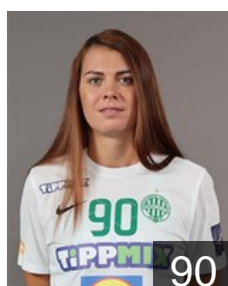

 HUN

Kukely Anna

Position: Centre Back
Place of birth: Békéscsaba
Date of birth: 27.05.2003
Height: 173 cm

 SRB

Lekic Andrea

Position: Left Back
Place of birth: Belgrade
Date of birth: 06.09.1987
Height: 178 cm

 NED

Malestein Antje Angela

Position: Right Wing
Place of birth: Baam
Date of birth: 31.01.1993
Height: 173 cm

 HUN

Márton Gréta

Position: Left Wing
Place of birth: Mohács
Date of birth: 03.10.1999
Height: 173 cm

 HUN

Papp Dorka

Position: Right Wing
Place of birth: Budapest
Date of birth: 26.07.2006
Height: 165 cm

 HUN

Sass Kincso

Position: Goalkeeper
Place of birth: Budapest
Date of birth: 11.08.2004
Height: 178 cm

 HUN

Szöllosi-Zácsik Szandra

Position: Left Back
Place of birth: Budapest
Date of birth: 22.04.1990
Height: 187 cm

 HUN

Szucsánszki Zita

Position: Centre Back
Place of birth: Budapest
Date of birth: 22.05.1987
Height: 172 cm