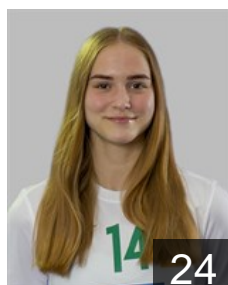

 HUN

Kukely Anna

Position: Centre Back
Place of birth: Békéscsaba
Date of birth: 27.05.2003
Height: 173 cm

 SRB

Lekic Andrea

Position: Left Back
Place of birth: Belgrade
Date of birth: 06.09.1987
Height: 178 cm

 NED

Malestein Antje Angela

Position: Right Wing
Place of birth: Baam
Date of birth: 31.01.1993
Height: 173 cm

 HUN

Márton Gréta

Position: Left Wing
Place of birth: Mohács
Date of birth: 03.10.1999
Height: 173 cm

 HUN

Papp Dorka

Position: Right Wing
Place of birth: Budapest
Date of birth: 26.07.2006
Height: 165 cm

 HUN

Sass Kincso

Position: Goalkeeper
Place of birth: Budapest
Date of birth: 11.08.2004
Height: 178 cm