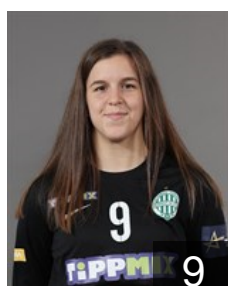

EUROPEAN CUP - PLAYERS LIST

EHF Champions League Women 2022/23

 HUN *FTC-Rail Cargo Hungaria*

 HUN

Bíró Blanka

Position: Goalkeeper
Place of birth: Vac
Date of birth: 22.09.1994
Height: 186 cm

 GER

Bök Emily

Position: Centre Back
Place of birth: Nagyatád
Date of birth: 29.08.1991
Height: 170 cm

 SRB

Cvijic Dragana

Position: Line Player
Place of birth: Belgrade
Date of birth: 15.03.1990
Height: 183 cm

 FRA

Edwige Beatrice

Position: Line Player
Place of birth: Paris
Date of birth: 03.10.1988
Height: 182 cm

 HUN

Hársfalvi Júlia

Position: Left Wing
Place of birth: Zalaegerszeg
Date of birth: 12.11.1996
Height: 167 cm

 HUN

Imre Szofi

Position: Goalkeeper
Place of birth: Budapest
Date of birth: 21.06.2004
Height: 177 cm

 HUN

Janurik Kinga

Position: Goalkeeper
Place of birth: Budapest
Date of birth: 06.11.1991
Height: 178 cm

 HUN

Kármán Luca