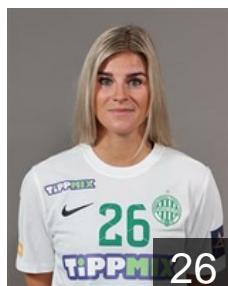

Position: Left Back
Place of birth: Budapest
Date of birth: 18.07.2004
Height: 190 cm

 HUN

Kisfaludy Anett

Position: Line Player
Place of birth: Kapuvár
Date of birth: 31.08.1990
Height: 180 cm

 HUN

Klujber Katrin Gitta

Position: Right Back
Place of birth: Budapest
Date of birth: 21.04.1999
Height: 169 cm

EUROPEAN CUP - PLAYERS LIST

EHF Champions League Women 2022/23

 HUN FTC-Rail Cargo Hungaria

 HUN

Kovács Anett

Position: Right Wing
Place of birth: Mezőtúr
Date of birth: 12.11.1994
Height: 167 cm

 HUN

Kukely Anna

Position: Centre Back
Place of birth: Békéscsaba
Date of birth: 27.05.2003
Height: 173 cm

 SRB

Lekic Andrea

Position: Left Back
Place of birth: Belgrade
Date of birth: 06.09.1987
Height: 178 cm

 NED

Malestein Antje Angela

Position: Right Wing
Place of birth: Baam
Date of birth: 31.01.1993
Height: 173 cm

 HUN

Márton Gréta

Position: Left Wing
Place of birth: Mohács
Date of birth: 03.10.1999
Height: 173 cm