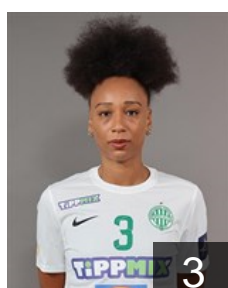

EUROPEAN CUP - PLAYERS LIST

EHF Champions League Women 2022/23

 HUN *FTC-Rail Cargo Hungaria*

 HUN

Bíró Blanka

Position: Goalkeeper
Place of birth: Vac
Date of birth: 22.09.1994
Height: 186 cm

 GER

Bök Emily

Position: Left Back
Place of birth: Buxtehude
Date of birth: 26.04.1998
Height: 182 cm

 HUN

Buzsáki Bodza

Position: Left Wing
Place of birth: Budapest
Date of birth: 25.03.2004
Height: 171 cm

 HUN

Cirjenics-Kovacsics Anikó

Position: Centre Back
Place of birth: Nagyatád
Date of birth: 29.08.1991
Height: 170 cm

 SRB

Cvijic Dragana

Position: Line Player
Place of birth: Belgrade
Date of birth: 15.03.1990
Height: 183 cm

 FRA

Edwige Beatrice

Position: Line Player
Place of birth: Paris
Date of birth: 03.10.1988
Height: 182 cm

 HUN

Hársfalvi Júlia

Position: Left Wing
Place of birth: Zalaegerszeg
Date of birth: 12.11.1996
Height: 167 cm

 HUN

Imre Szofi