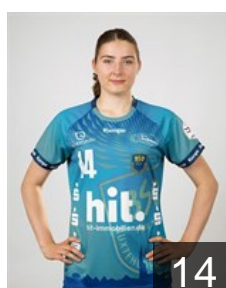

Position: Line Player
Place of birth: Leipzig
Date of birth: 03.02.2001
Height: 178 cm

 GER

Münzer Lena

Position: Left Wing
Place of birth: Düsseldorf
Date of birth: 25.06.2004
Height: 163 cm

 GER

Nielsen Maj

Position: Right Wing
Place of birth: Flensburg
Date of birth: 11.09.2002
Height: 177 cm

 GER

Reiche Cara

Position: Left Wing
Place of birth: Lemgo
Date of birth: 11.11.2000
Height: 171 cm

 GER

Rührter Lea

Position: Goalkeeper
Place of birth: Hamburg
Date of birth: 12.02.1998
Height: 183 cm

 GER

Schönefeld Maja

Position: Centre Back
Place of birth: München
Date of birth: 12.03.2004
Height: 179 cm

 GER

Schumacher Leonie

Position: Goalkeeper
Place of birth: Hamburg
Date of birth: 12.02.2004
Height: 178 cm