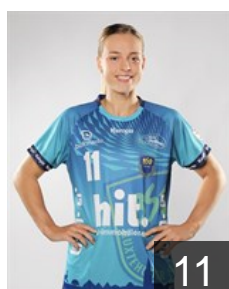

EUROPEAN CUP - PLAYERS LIST

EHF European League Women 2022/23

 GER *Buxtehuder SV*

 GER

Albert Luise

Position: Left Back
Place of birth: Leer
Date of birth: 23.05.2004
Height: 177 cm

 GER

Andresen Marie

Position: Goalkeeper
Place of birth:
Date of birth: 15.06.1994
Height: 186 cm

 GER

Dölle Isabelle

Position: Right Back
Place of birth: Langenhagen
Date of birth: 21.01.1999
Height: 179 cm

 GER

Gabriel Amelie

Position: Right Wing
Place of birth: Heilbronn
Date of birth: 04.11.2004
Height: 168 cm

 GER

Hagen Sinah

Position: Centre Back
Place of birth: Göppingen
Date of birth: 12.10.1996
Height: 168 cm

 GER

Harms Emelie