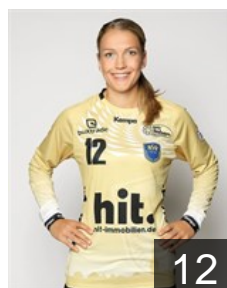

EUROPEAN CUP - PLAYERS LIST

EHF European League Women 2022/23

 GER *Buxtehuder SV*

 GER

Albert Luise

Position: Left Back
Place of birth: Leer
Date of birth: 23.05.2004
Height: 177 cm

 GER

Andresen Marie

Position: Goalkeeper
Place of birth:
Date of birth: 15.06.1994
Height: 186 cm

 GER

Dölle Isabelle

Position: Right Back
Place of birth: Langenhagen
Date of birth: 21.01.1999
Height: 179 cm

 GER

Gabriel Amelie