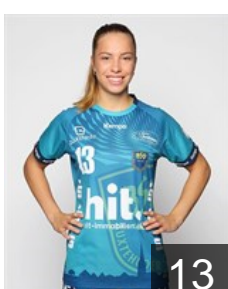

 GER

Schönefeld Maja

Position: Centre Back
Place of birth: München
Date of birth: 12.03.2004
Height: 179 cm

 GER

Schumacher Leonie

Position: Goalkeeper
Place of birth: Hamburg
Date of birth: 12.02.2004
Height: 178 cm

 GER

Süchting Liv Charlotte

Position: Left Back
Place of birth: Nienburg
Date of birth: 29.05.2000
Height: 184 cm

 GER

Tants Ylva-Elin

Position: Goalkeeper
Place of birth: Hamburg
Date of birth: 15.01.2005
Height: 178 cm

 GER

von Prittwitz Teresa

Position: Left Wing
Place of birth: Nürnberg
Date of birth: 03.01.2001
Height: 172 cm

 GER

Winterberg Mailee

Position: Right Wing
Place of birth: Langenhagen
Date of birth: 12.02.2003
Height: 176 cm