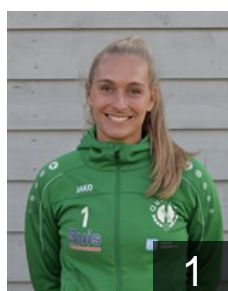

EUROPEAN CUP - PLAYERS LIST

EHF European Cup Women 2021/22

 NED H.V. Quintus

 NED

Bleijenberg Jamie

Position: Left Wing
Place of birth: Kwintsheul
Date of birth: 07.09.2002
Height: 180 cm

 NED

Bruinen Dian

Position: Goalkeeper
Place of birth: Kwintsheul
Date of birth: 12.01.2002
Height: 180 cm

 NED

De Jong Mirthe

Position: Left Wing
Place of birth:
Date of birth: 18.01.2003
Height: 180 cm

 NED

De Vos Esther

Position: Goalkeeper
Place of birth: Dordrecht
Date of birth: 09.11.1995
Height: 180 cm

 NED

Kruijswijk Lisanne

Position: Centre Back
Place of birth: westland
Date of birth: 23.01.2001
Height: 175 cm

 NED

Louwerens Lexie

Position: Left Wing
Place of birth: Kwintsheul
Date of birth: 02.09.1999
Height: 175 cm