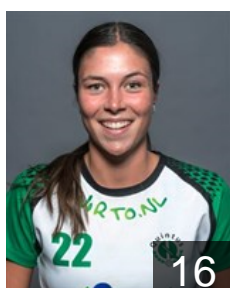

 NED

Michielsen Celine

Position: Line Player
Place of birth: Breda
Date of birth: 22.05.1994
Height: 172 cm

 NED

Muller Phoebe

Position: Left Back
Place of birth: Westland
Date of birth: 13.11.2003
Height: 180 cm

 NED

Schansema Bianca

Position: Goalkeeper
Place of birth:
Date of birth: 06.01.2005
Height: 180 cm

 NED

Strik Jill

Position: Centre Back
Place of birth: Rijswijk
Date of birth: 11.09.2000
Height: 175 cm

 NED

Strik Lois

Position: Left Wing
Place of birth: Kwintsheul
Date of birth: 31.10.1997
Height: 177 cm

 NED

Van Aalst Iris

Position: Left Back
Place of birth: Kwintsheul
Date of birth: 07.05.1997
Height: 175 cm