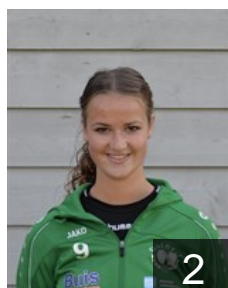

EUROPEAN CUP - PLAYERS LIST

EHF European Cup Women 2021/22

 NED H.V. Quintus

 NED

Bleijenberg Jamie

Position: Left Wing
Place of birth: Kwintsheul
Date of birth: 07.09.2002
Height: 180 cm

 NED

Bruinen Dian

Position: Goalkeeper
Place of birth: Kwintsheul
Date of birth: 12.01.2002
Height: 180 cm

 NED

De Jong Mirthe

Position: Left Wing
Place of birth:
Date of birth: 18.01.2003
Height: 180 cm

 NED

De Vos Esther

Position: Goalkeeper
Place of birth: Dordrecht
Date of birth: 09.11.1995
Height: 180 cm

 NED

Kruijswijk Lisanne

Position: Centre Back
Place of birth: westland
Date of birth: 23.01.2001
Height: 175 cm

 NED

Louwerens Lexie

Position: Left Wing
Place of birth: Kwintsheul
Date of birth: 02.09.1999
Height: 175 cm