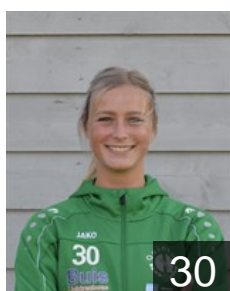

Strik Lois

Position: Left Wing
Place of birth: Kwintsheul
Date of birth: 31.10.1997
Height: 177 cm

 NED

Van Aalst Iris

Position: Left Back
Place of birth: Kwintsheul
Date of birth: 07.05.1997
Height: 175 cm

EUROPEAN CUP - PLAYERS LIST

EHF European Cup Women 2021/22

 NED H.V. Quintus

 NED
van der Helm Judith
Position: Wing
Place of birth:
Date of birth: 13.01.2005
Height: 170 cm

 NED
Van der Knaap Tess
Position: Right Back
Place of birth: Naaldwijk
Date of birth: 03.02.2001
Height: 175 cm

 NED
van der Zeijden Jill
Position: Right Back
Place of birth: Poeldijk
Date of birth: 01.12.2000
Height: 180 cm

 NED
Van Duijvenbode Angelique
Position: Centre Back
Place of birth: Den Haag
Date of birth: 15.04.1995
Height: 174 cm

 NED
Van Maurik Alieke
Position: Right Back
Place of birth:
Date of birth: 11.05.2005
Height: 180 cm

 NED
Verbraeken Amber
Position: Right Wing
Place of birth:
Date of birth: 05.07.2002
Height: 180 cm

 NED
Vijftigschild Richelle
Position: Left Wing
Place of birth: Delft
Date of birth: 05.09.2000
Height: 175 cm