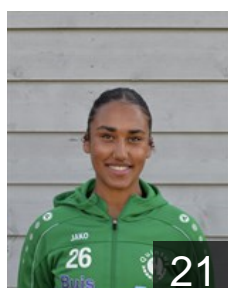

EUROPEAN CUP - PLAYERS LIST

EHF European Cup Women 2021/22

 NED H.V. Quintus

 NED

Bleijenberg Jamie

Position: Left Wing
Place of birth: Kwintsheul
Date of birth: 07.09.2002
Height: 180 cm

 NED

Bruinen Dian

Position: Goalkeeper
Place of birth: Kwintsheul
Date of birth: 12.01.2002
Height: 180 cm

 NED

De Jong Mirthe

Position: Left Wing
Place of birth:
Date of birth: 18.01.2003
Height: 180 cm

 NED

De Vos Esther

Position: Goalkeeper
Place of birth: Dordrecht
Date of birth: 09.11.1995
Height: 180 cm

 NED

Kruijswijk Lisanne

Position: Centre Back
Place of birth: westland
Date of birth: 23.01.2001
Height: 175 cm

 NED

Louwerens Lexie

Position: Left Wing
Place of birth: Kwintsheul
Date of birth: 02.09.1999
Height: 175 cm

 NED

Michielsen Celine

Position: Line Player
Place of birth: Breda
Date of birth: 22.05.1994
Height: 172 cm

 NED

Muller Phoebe

Position: Left Back
Place of birth: Westland
Date of birth: 13.11.2003
Height: 180 cm