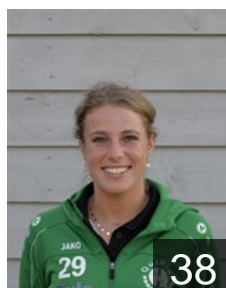

 NED

Schansema Bianca

Position: Goalkeeper
Place of birth:
Date of birth: 06.01.2005
Height: 180 cm

 NED

Strik Jill

Position: Centre Back
Place of birth: Rijswijk
Date of birth: 11.09.2000
Height: 175 cm

 NED

Strik Lois

Position: Left Wing
Place of birth: Kwintsheul
Date of birth: 31.10.1997
Height: 177 cm

 NED

Van Aalst Iris

Position: Left Back
Place of birth: Kwintsheul
Date of birth: 07.05.1997
Height: 175 cm

EUROPEAN CUP - PLAYERS LIST

EHF European Cup Women 2021/22

 NED H.V. Quintus

 NED
van der Helm Judith
Position: Wing
Place of birth:
Date of birth: 13.01.2005
Height: 170 cm

 NED
Van der Knaap Tess
Position: Right Back
Place of birth: Naaldwijk
Date of birth: 03.02.2001
Height: 175 cm

 NED
van der Zeijden Jill
Position: Right Back
Place of birth: Poeldijk
Date of birth: 01.12.2000
Height: 180 cm

 NED
Van Duijvenbode Angelique
Position: Centre Back
Place of birth: Den Haag
Date of birth: 15.04.1995
Height: 174 cm