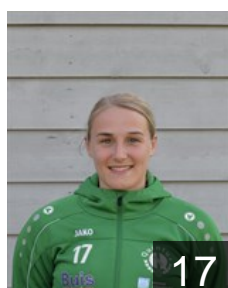

 NED

Michielsen Celine

Position: Line Player
Place of birth: Breda
Date of birth: 22.05.1994
Height: 172 cm

 NED

Muller Phoebe

Position: Left Back
Place of birth: Westland
Date of birth: 13.11.2003
Height: 180 cm

 NED

Schansema Bianca

Position: Goalkeeper
Place of birth:
Date of birth: 06.01.2005
Height: 180 cm

 NED

Strik Jill

Position: Centre Back
Place of birth: Rijswijk
Date of birth: 11.09.2000
Height: 175 cm

 NED

Strik Lois

Position: Left Wing
Place of birth: Kwintsheul
Date of birth: 31.10.1997
Height: 177 cm

 NED

Van Aalst Iris

Position: Left Back
Place of birth: Kwintsheul
Date of birth: 07.05.1997
Height: 175 cm