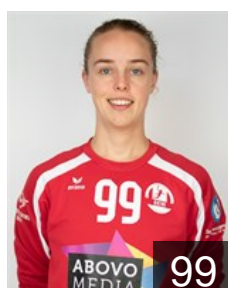

 NED

Reus Femke

Position: Goalkeeper
Place of birth: Stede Broec
Date of birth: 03.01.2001
Height: 175 cm

 NED

Roozendaal Amber

Position: Right Wing
Place of birth: Hoorn
Date of birth: 23.02.1999
Height: 176 cm

 NED

Smit Floor

Position: Line Player
Place of birth: Obdam
Date of birth: 01.09.1995
Height: 168 cm

 NED

van Giersbergen Zoe

Position: Centre Back
Place of birth: Hoorn
Date of birth: 08.05.2001
Height: 171 cm

 NED

Van Kampen Annemarie

Position: Goalkeeper
Place of birth: Noorder-
Date of birth: 26.08.1992
Height: 185 cm

EUROPEAN CUP - PLAYERS LIST

EHF European Cup Women 2021/22

 **NED** Westfriesland SEW

 **NED**