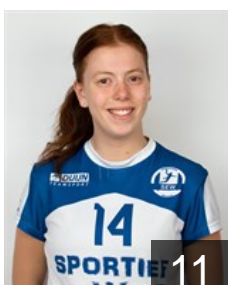

Bakker Kim

Position: Line Player
Place of birth: Oostzaan
Date of birth: 28.03.2003
Height: 174 cm

 **NED**

Beerepoot Amber

Position: Left Wing
Place of birth: Amsterdam
Date of birth: 30.12.2002
Height: 175 cm

 **NED**

Beerepoot Jolijn

Position: Back
Place of birth:
Date of birth: 30.12.2002
Height: 183 cm

 **NED**

Boonkamp Danique

Position: Centre Back
Place of birth: Hoorn
Date of birth: 12.09.1996
Height: 178 cm

 **NED**

de Vries Tess

Position: Centre Back
Place of birth: Alkmaar
Date of birth: 04.03.2003
Height: 183 cm

 **NED**

Gooyers Naomi

Position: Centre Back
Place of birth: Hoorn
Date of birth: 07.03.2005
Height: 169 cm