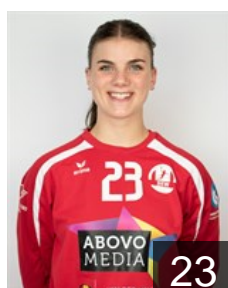

 NED

Mak Myrthe

Position: Goalkeeper
Place of birth: Schagen
Date of birth: 22.10.1998
Height: 178 cm

 NED

Noordermeer Dionne

Position: Left Wing
Place of birth: Hoorn
Date of birth: 20.07.1999
Height: 184 cm

 NED

Noordermeer Sharon

Position: Line Player
Place of birth: Hoorn
Date of birth: 11.07.1996
Height: 180 cm

 NED

op den Kelder Isa

Position: Line Player
Place of birth:
Date of birth: 19.12.2002
Height: -

 NED

Reus Femke

Position: Goalkeeper
Place of birth: Stede Broec
Date of birth: 03.01.2001
Height: 175 cm

 NED

Roozendaal Amber

Position: Right Wing
Place of birth: Hoorn
Date of birth: 23.02.1999
Height: 176 cm

 NED

Smit Floor

Position: Line Player
Place of birth: Obdam
Date of birth: 01.09.1995
Height: 168 cm

 NED

van Giersbergen Zoe

Position: Centre Back
Place of birth: Hoorn
Date of birth: 08.05.2001
Height: 171 cm