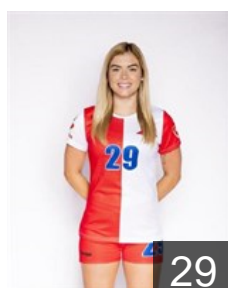

 CZE

Jestribkova Anna

Position: Line Player
Place of birth:
Date of birth: 29.02.2004
Height: -

 CZE

Koubova Alexandra

Position: Left Back
Place of birth:
Date of birth: 04.06.2004
Height: -

 CZE

Koudelková Martina

Position: Goalkeeper
Place of birth:
Date of birth: 07.04.2002
Height: -

 CZE

Michalska Pavlina

Position: Goalkeeper
Place of birth:
Date of birth: 22.02.1993
Height: -

 CZE

Míšová Adriana

Position: Line Player
Place of birth: Olomouc
Date of birth: 25.11.1996
Height: 180 cm

 CZE

Motejlová Nikola

Position: Right Wing
Place of birth: Ustí nad Labem
Date of birth: 20.09.1997
Height: 163 cm

EUROPEAN CUP - PLAYERS LIST

EHF European Cup Women 2021/22

 CZE DHC Slavia Praha

 CZE

Novotná Adéla

Position: Left Back
Place of birth: Praha
Date of birth: 14.08.1998
Height: 177 cm

 CZE

Slejtrova Marketa

Position: Goalkeeper
Place of birth: Usti nad Labem
Date of birth: 18.03.1999
Height: 172 cm

 CZE

Svobodová Magdalena