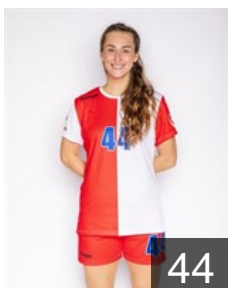

 CZE

Motejlová Nikola

Position: Right Wing
Place of birth: Ustí nad Labem
Date of birth: 20.09.1997
Height: 163 cm

EUROPEAN CUP - PLAYERS LIST

EHF European Cup Women 2021/22

 CZE DHC Slavia Praha

 CZE

Novotná Adéla

Position: Left Back
Place of birth: Praha
Date of birth: 14.08.1998
Height: 177 cm

 CZE

Slejtrova Marketa

Position: Goalkeeper
Place of birth: Usti nad Labem
Date of birth: 18.03.1999
Height: 172 cm

 CZE

Svobodová Magdalena