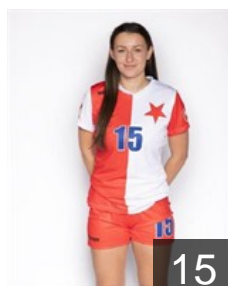

Position: Right Back
Place of birth:
Date of birth: 09.11.1997
Height: 180 cm

 CZE

Vavrouskova Barbora

Position: Line Player
Place of birth:
Date of birth: 14.12.2000
Height: -

 CZE

Vostárková Tereza

Position: Left Back
Place of birth: Praha
Date of birth: 20.08.2002
Height: 173 cm

 CZE

Vrbkova Vendula

Position: Goalkeeper
Place of birth:
Date of birth: 22.02.2003
Height: 178 cm

 SVK

Zemanovicova Barbora

Position: Line Player
Place of birth: Bytca
Date of birth: 17.01.1999
Height: -

 CZE

Zimova Adela

Position: Right Wing
Place of birth:
Date of birth: 25.10.2003
Height: -