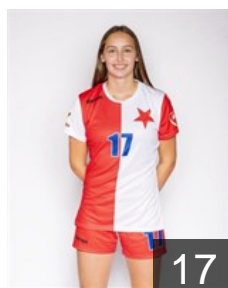

EUROPEAN CUP - PLAYERS LIST

EHF European Cup Women 2021/22

 CZE DHC Slavia Praha

 CZE

Dolezalova Barbora

Position: Left Wing
Place of birth:
Date of birth: 09.10.2004
Height: -

 SVK

Duranková Veronika

Position: Right Back
Place of birth:
Date of birth: 03.09.2001
Height: -

 CZE

Franková Julie

Position: Centre Back
Place of birth:
Date of birth: 04.10.2000
Height: 179 cm

 CZE

Fryčáková Vendula

Position: Left Wing
Place of birth: Olomouc
Date of birth: 31.05.1996
Height: 170 cm

 CZE

Holeckova Veronika

Position: Right Back
Place of birth: Praha
Date of birth: 08.09.2003
Height: 171 cm

 CZE

Holenáková Denisa

Position: Centre Back
Place of birth:
Date of birth: 21.12.2002
Height: 173 cm