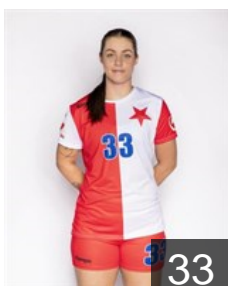

Position: Left Back
Place of birth: Praha
Date of birth: 14.08.1998
Height: 177 cm

 CZE

Slejtrova Marketa

Position: Goalkeeper
Place of birth: Usti nad Labem
Date of birth: 18.03.1999
Height: 172 cm

 CZE

Svobodová Magdalena

Position: Right Back
Place of birth:
Date of birth: 09.11.1997
Height: 180 cm

 CZE

Vavrouskova Barbora

Position: Line Player
Place of birth:
Date of birth: 14.12.2000
Height: -

 CZE

Vostárková Tereza

Position: Left Back
Place of birth: Praha
Date of birth: 20.08.2002
Height: 173 cm

 CZE

Vrbkova Vendula

Position: Goalkeeper
Place of birth:
Date of birth: 22.02.2003
Height: 178 cm

 SVK

Zemanovicova Barbora

Position: Line Player
Place of birth: Bytca
Date of birth: 17.01.1999
Height: -

 CZE