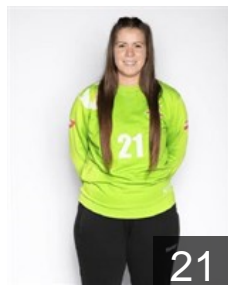

 CZE

Motejlová Nikola

Position: Right Wing
Place of birth: Ustí nad Labem
Date of birth: 20.09.1997
Height: 163 cm

EUROPEAN CUP - PLAYERS LIST

EHF European Cup Women 2021/22

 CZE DHC Slavia Praha

 CZE

Novotná Adéla

Position: Left Back
Place of birth: Praha
Date of birth: 14.08.1998
Height: 177 cm

 CZE

Slejtrova Marketa

Position: Goalkeeper
Place of birth: Usti nad Labem
Date of birth: 18.03.1999
Height: 172 cm

 CZE

Svobodová Magdalena