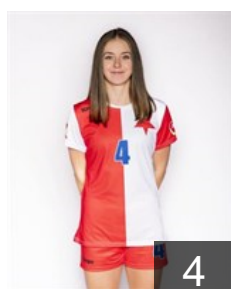

EUROPEAN CUP - PLAYERS LIST

EHF European Cup Women 2021/22

 CZE DHC Slavia Praha

 CZE

Dolezalova Barbora

Position: Left Wing
Place of birth:
Date of birth: 09.10.2004
Height: -

 SVK

Duranková Veronika

Position: Right Back
Place of birth:
Date of birth: 03.09.2001
Height: -

 CZE

Franková Julie

Position: Centre Back
Place of birth:
Date of birth: 04.10.2000
Height: 179 cm

 CZE

Fryčáková Vendula

Position: Left Wing
Place of birth: Olomouc
Date of birth: 31.05.1996
Height: 170 cm

 CZE

Holeckova Veronika

Position: Right Back
Place of birth: Praha
Date of birth: 08.09.2003
Height: 171 cm

 CZE

Holenáková Denisa

Position: Centre Back
Place of birth:
Date of birth: 21.12.2002
Height: 173 cm