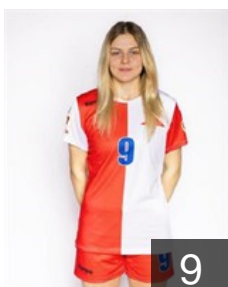

CZE

Vostárková Tereza

Position: Left Back
Place of birth: Praha
Date of birth: 20.08.2002
Height: 173 cm