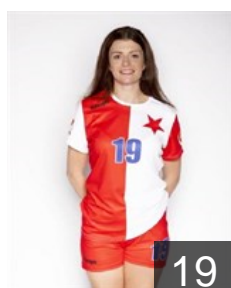

 CZE

Holeckova Veronika

Position: Right Back
Place of birth: Praha
Date of birth: 08.09.2003
Height: 171 cm

 CZE

Holenáková Denisa

Position: Centre Back
Place of birth:
Date of birth: 21.12.2002
Height: 173 cm

 CZE

Jestribkova Anna

Position: Line Player
Place of birth:
Date of birth: 29.02.2004
Height: -

 CZE

Koubova Alexandra

Position: Left Back
Place of birth:
Date of birth: 04.06.2004
Height: -

 CZE

Koudelková Martina

Position: Goalkeeper
Place of birth:
Date of birth: 07.04.2002
Height: -

 CZE

Michalska Pavlina

Position: Goalkeeper
Place of birth:
Date of birth: 22.02.1993
Height: -

 CZE

Míšová Adriana

Position: Line Player
Place of birth: Olomouc
Date of birth: 25.11.1996
Height: 180 cm