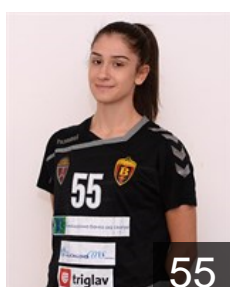

MKD

Stojanovska Mihaela

Position: Left Back
Place of birth: Skopje
Date of birth: 19.09.2002
Height: 173 cm