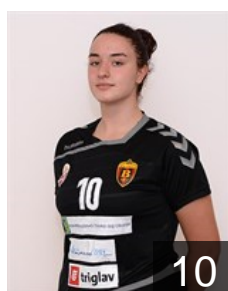

## Minovska Sara

Position: Left Wing  
Place of birth: Skopje  
Date of birth: 14.06.2002  
Height: 163 cm

 MKD

## Pakovska Jana

Position: Line Player  
Place of birth: Skopje  
Date of birth: 03.06.2003  
Height: 180 cm

 MKD

## Popova Jasmina

Position: Right Back  
Place of birth: Gevgelija  
Date of birth: 05.02.2003  
Height: 174 cm

 MKD