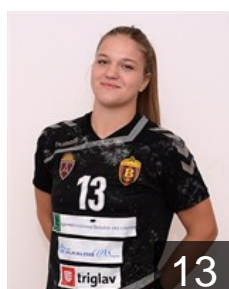

## Damjanoska Katerina

Position: Line Player  
Place of birth: Skopje  
Date of birth: 19.05.2003  
Height: 174 cm

 MKD

## Dinevska Bojana

Position: Left Wing  
Place of birth: Skopje  
Date of birth: 07.10.2000  
Height: 162 cm

 MKD