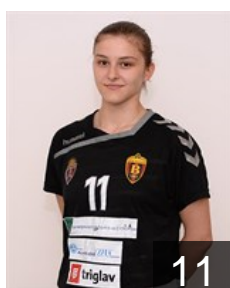

MKD

Stefanoska Sara

Position: Left Back
Place of birth: Kichevo
Date of birth: 11.01.2005
Height: 173 cm