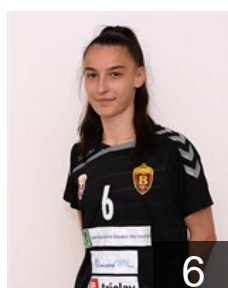

## Ravojska Jana

Position: Left Wing  
Place of birth: Skopje  
Date of birth: 19.10.2004  
Height: 173 cm

 MKD

## Stefanoska Sara

Position: Left Back  
Place of birth: Kichevo  
Date of birth: 11.01.2005  
Height: 173 cm

 MKD