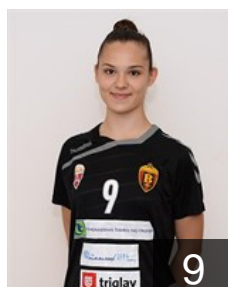

## Popova Jasmina

Position: Right Back  
Place of birth: Gevgelija  
Date of birth: 05.02.2003  
Height: 174 cm

 MKD

## Popova Nina

Position: Line Player  
Place of birth: Gevgelija  
Date of birth: 19.12.2004  
Height: 184 cm

 MKD

## Radevska Bojana

Position: Right Wing  
Place of birth: Skopje  
Date of birth: 16.09.2004  
Height: 166 cm

 MKD