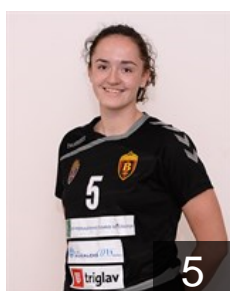

MKD

Popova Jasmina

Position: Right Back
Place of birth: Gevgelija
Date of birth: 05.02.2003
Height: 174 cm