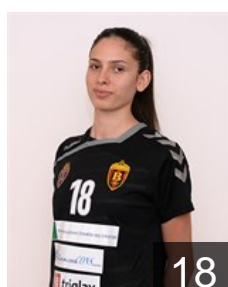

MKD

Toshevskaja Magdalena

Position: Left Back
Place of birth: Skopje
Date of birth: 15.12.2004
Height: 182 cm