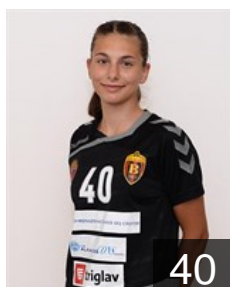

## Popova Jasmina

Position: Right Back  
Place of birth: Gevgelija  
Date of birth: 05.02.2003  
Height: 174 cm

 MKD

## Popova Nina

Position: Line Player  
Place of birth: Gevgelija  
Date of birth: 19.12.2004  
Height: 184 cm

 MKD