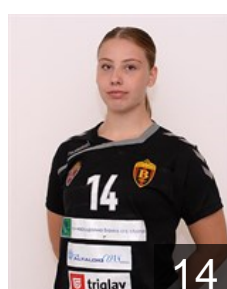

## Ilikj Andrea

Position: Goalkeeper  
Place of birth: Skopje  
Date of birth: 18.06.2001  
Height: 172 cm

 MKD

## Koceva Bojana

Position: Centre Back  
Place of birth: Skopje  
Date of birth: 29.06.2004  
Height: 169 cm

 MKD

## Koceva Borjana

Position: Back  
Place of birth: Skopje  
Date of birth: 29.06.2004  
Height: 171 cm

 MKD

## Kostovikj Angela

Position: Right Back  
Place of birth: Skopje  
Date of birth: 16.11.2002  
Height: 168 cm

 MKD