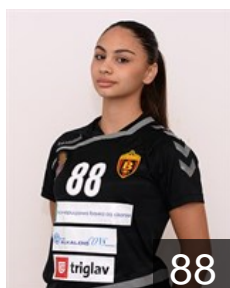

EUROPEAN CUP - PLAYERS LIST

EHF European Cup Women 2021/22

MKD WHC Vardar

MKD

Vasevska Zlatica

Position: Left Wing

Place of birth: Skopje

Date of birth: 25.07.2002

Height: 168 cm