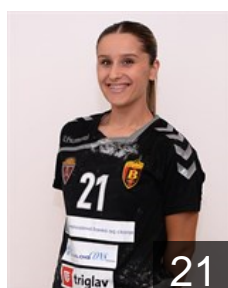

MKD

Trpevska Ivona

Position: Right Wing
Place of birth: Skopje
Date of birth: 18.11.2001
Height: 169 cm