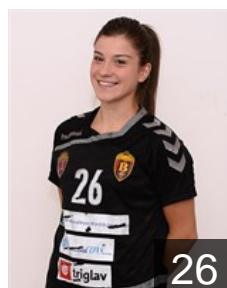

## Damjanoska Katerina

Position: Line Player  
Place of birth: Skopje  
Date of birth: 19.05.2003  
Height: 174 cm

 MKD

## Dinevska Bojana

Position: Left Wing  
Place of birth: Skopje  
Date of birth: 07.10.2000  
Height: 162 cm

 MKD