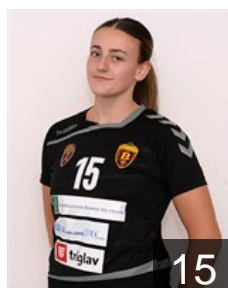

## Maksimovska Natalija

Position: Right Back  
Place of birth: Skopje  
Date of birth: 31.03.2004  
Height: 174 cm

# EUROPEAN CUP - PLAYERS LIST

EHF European Cup Women 2021/22

 MKD WHC Vardar

 MKD

## Minovska Sara

Position: Left Wing  
Place of birth: Skopje  
Date of birth: 14.06.2002  
Height: 163 cm

 MKD