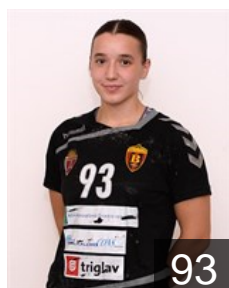

EUROPEAN CUP - PLAYERS LIST

EHF European Cup Women 2021/22

MKD WHC Vardar

MKD

Damjanoska Katerina

Position: Line Player
Place of birth: Skopje
Date of birth: 19.05.2003
Height: 174 cm