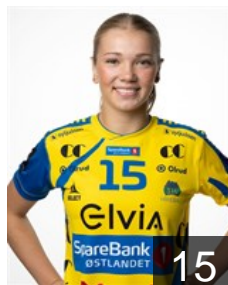

 NOR

Hovden Emilie Margrethe

Position: Right Wing
Place of birth: Bergen
Date of birth: 05.04.1996
Height: 163 cm

 NOR

Jakobsen Maja

Position: Right Back
Place of birth: Gjøvik
Date of birth: 28.03.1990
Height: 172 cm

 NOR

Janicijevic Malesevic Anna

Position: Goalkeeper
Place of birth: Hamar
Date of birth: 06.10.2004
Height: 184 cm

 SWE

Johansson Elinore

Position: Right Back
Place of birth: Hassleholm
Date of birth: 19.03.1996
Height: 179 cm

 NOR

Kristiansen J.

Position: Left Back
Place of birth: Stavanger
Date of birth: 24.12.1992
Height: 179 cm

EUROPEAN CUP - PLAYERS LIST

EHF European League Women 2021/22

 NOR *Storhamar Handball Elite*

 NOR

Lidèn Stine

Position: Goalkeeper
Place of birth: Lorenskog
Date of birth: 31.05.1988
Height: 186 cm

 NOR

Moen Andrea Holmsveen

Position: Centre Back
Place of birth: Gjøvik
Date of birth: 06.05.2003
Height: 167 cm

 NOR