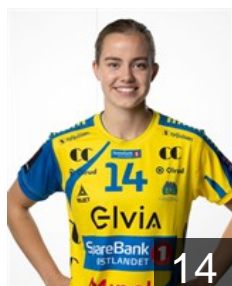

EUROPEAN CUP - PLAYERS LIST

EHF European League Women 2021/22

 NOR *Storhamar Handball Elite*

 NOR

Amundsen Susanne Liberg

Position: Left Wing
Place of birth: hamar
Date of birth: 20.08.2002
Height: 167 cm

 NOR

Brodal Selma

Position: Right Wing
Place of birth: Hamar
Date of birth: 15.04.2003
Height: 166 cm

 NOR

Bruce Monica Hoistad

Position: Left Back
Place of birth: Lillehammer
Date of birth: 17.11.2001
Height: 176 cm

 NOR

Enger Mathea

Position: Centre Back
Place of birth: Hamar
Date of birth: 09.07.2004
Height: 175 cm

 SWE

Fredriksson Moa Amanda

Position: Line Player
Place of birth: Gothenburg
Date of birth: 17.12.1991
Height: 173 cm