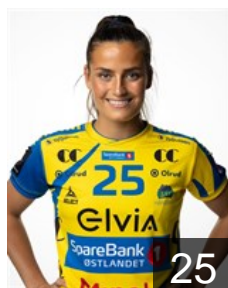

 NOR

Kristiansen J.

Position: Left Back
Place of birth: Stavanger
Date of birth: 24.12.1992
Height: 179 cm

EUROPEAN CUP - PLAYERS LIST

EHF European League Women 2021/22

 NOR *Storhamar Handball Elite*

 NOR

Lidèn Stine

Position: Goalkeeper
Place of birth: Lorenskog
Date of birth: 31.05.1988
Height: 186 cm

 NOR

Moen Andrea Holmsveen

Position: Centre Back
Place of birth: Gjøvik
Date of birth: 06.05.2003
Height: 167 cm

 NOR

Nestaker Guro

Position: Left Back
Place of birth: Gjøvik
Date of birth: 15.08.1998
Height: 180 cm

 NOR

Obaidli Anniken

Position: Centre Back
Place of birth: Molde
Date of birth: 22.06.1995
Height: 171 cm

 NOR

Raasok Eli Marie

Position: Goalkeeper
Place of birth: Oslo
Date of birth: 21.11.1996
Height: 176 cm

 NOR

Riegelhuth Betina

Position: Left Back
Place of birth: Oslo
Date of birth: 17.06.1987
Height: 178 cm