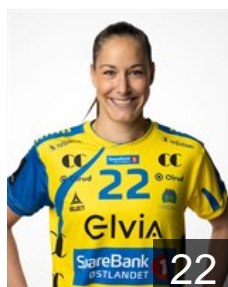

Position: Goalkeeper
Place of birth: Lorenskog
Date of birth: 31.05.1988
Height: 186 cm

 NOR

Moen Andrea Holmsveen

Position: Centre Back
Place of birth: Gjøvik
Date of birth: 06.05.2003
Height: 167 cm

 NOR

Nestaker Guro

Position: Left Back
Place of birth: Gjøvik
Date of birth: 15.08.1998
Height: 180 cm

 NOR

Obaidli Anniken

Position: Centre Back
Place of birth: Molde
Date of birth: 22.06.1995
Height: 171 cm

 NOR

Raasok Eli Marie

Position: Goalkeeper
Place of birth: Oslo
Date of birth: 21.11.1996
Height: 176 cm

 NOR

Riegelhuth Betina

Position: Left Back
Place of birth: Oslo
Date of birth: 17.06.1987
Height: 178 cm