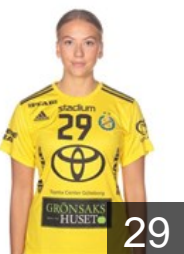

Position: Goalkeeper
Place of birth: N Lundby
Date of birth: 14.07.1998
Height: 179 cm

SWE

Kylberg Thea

Position: Right Back
Place of birth: Sofia
Date of birth: 20.06.2004
Height: 183 cm

SWE

Liljeros Heikka Elin

Position: Left Back
Place of birth: Härryda
Date of birth: 03.07.2002
Height: 176 cm

SWE

Lindmark Emilia

Position:
Place of birth:
Date of birth: 25.11.1998
Height: 162 cm

SWE

Rahunen Sembe Ida

Position: Right Wing
Place of birth: Partile
Date of birth: 16.09.2002
Height: 168 cm

SWE

Rehnberg Madeleine

Position: Right Back
Place of birth: norrstrand
Date of birth: 22.05.2004
Height: 175 cm

SWE

Rosell Frida

Position: Centre Back
Place of birth: Stockholm
Date of birth: 06.05.1999
Height: 175 cm