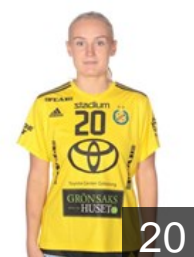

EUROPEAN CUP - PLAYERS LIST

EHF Champions League Women 2021/22

SWE IK Sävehof

SWE

Andersson Linn

Position: Left Wing
Place of birth: Nylöse
Date of birth: 08.08.2001
Height: 169 cm

SWE

Åström Nilsson Ellenor

Position: Centre Back
Place of birth: Västerås
Date of birth: 05.02.1994
Height: 176 cm

SWE

Bergfeldt Line

Position: Goalkeeper
Place of birth: Härlanda
Date of birth: 07.11.2004
Height: 175 cm

SWE

Blomst Thea

Position: Line Player
Place of birth: Härlanda
Date of birth: 27.08.2002
Height: 182 cm

SWE

Börjesson Sofie

Position: Goalkeeper
Place of birth: Herrestad
Date of birth: 31.05.1997
Height: 186 cm

SWE

Carlsson Tindra