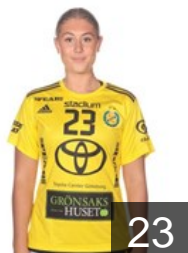

EUROPEAN CUP - PLAYERS LIST

EHF Champions League Women 2021/22

SWE IK Sävehof

SWE

Andersson Linn

Position: Left Wing
Place of birth: Nylöse
Date of birth: 08.08.2001
Height: 169 cm

SWE

Åström Nilsson Ellenor

Position: Centre Back
Place of birth: Västerås
Date of birth: 05.02.1994
Height: 176 cm

SWE

Bergfeldt Line

Position: Goalkeeper
Place of birth: Härlanda
Date of birth: 07.11.2004
Height: 175 cm

SWE

Blomst Thea

Position: Line Player
Place of birth: Härlanda
Date of birth: 27.08.2002
Height: 182 cm

SWE

Börjesson Sofie

Position: Goalkeeper
Place of birth: Herrestad
Date of birth: 31.05.1997
Height: 186 cm

SWE

Carlsson Tindra