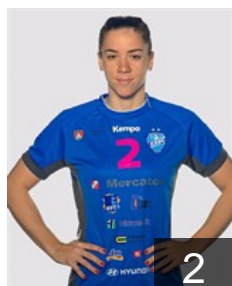

SLO

**Ljepoja Natasa**

Position: Line Player  
Place of birth:  
Date of birth: 28.01.1996  
Height: 178 cm

SLO

**Miklic Zala**

Position: Goalkeeper  
Place of birth:  
Date of birth: 13.09.2002  
Height: 161 cm

CGO

**Ngombele Betchaidelle**

Position: Left Back  
Place of birth: Brazzaville  
Date of birth: 23.04.2004  
Height: 190 cm

# EUROPEAN CUP - PLAYERS LIST

EHF Champions League Women 2021/22

SLO Krim Mercator Ljubljana

FRA

**Pineau Allison Marie**

Position: Left Back  
Place of birth:  
Date of birth: 02.05.1989  
Height: 181 cm

SLO

**Polak Neja**

Position: Left Back  
Place of birth: Ormož  
Date of birth: 06.07.2003  
Height: 183 cm

SRB

**Radosavljevic Sanja**

Position: Left Wing  
Place of birth:  
Date of birth: 15.01.1994  
Height: 171 cm