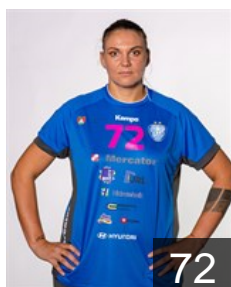

Left Club

SRB

Cvijic Dragana

Position: Line Player
Place of birth: Belgrade
Date of birth: 15.03.1990
Height: 183 cm

Left Club on 29.11.2021