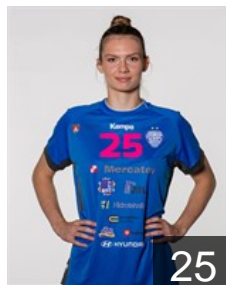

SLO

**Ljepoja Natasa**

Position: Line Player  
Place of birth:  
Date of birth: 28.01.1996  
Height: 178 cm

SLO

**Miklic Zala**

Position: Goalkeeper  
Place of birth:  
Date of birth: 13.09.2002  
Height: 161 cm

CGO

**Ngombele Betchaidelle**

Position: Left Back  
Place of birth: Brazzaville  
Date of birth: 23.04.2004  
Height: 190 cm

# EUROPEAN CUP - PLAYERS LIST

EHF Champions League Women 2021/22

SLO Krim Mercator Ljubljana

FRA

**Pineau Allison Marie**

Position: Left Back  
Place of birth:  
Date of birth: 02.05.1989  
Height: 181 cm

SLO

**Polak Neja**

Position: Left Back  
Place of birth: Ormož  
Date of birth: 06.07.2003  
Height: 183 cm

SRB

**Radosavljevic Sanja**

Position: Left Wing  
Place of birth:  
Date of birth: 15.01.1994  
Height: 171 cm