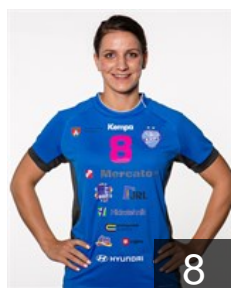

# EUROPEAN CUP - PLAYERS LIST

EHF Champions League Women 2021/22

SLO Krim Mercator Ljubljana

SLO

**Abina Ema**

Position: Left Wing  
Place of birth: Ljubljana  
Date of birth: 18.02.1999  
Height: 170 cm

BRA

**Arenhart Barbara Elisabeth**

Position: Goalkeeper  
Place of birth: Novo Hamburgo  
Date of birth: 04.10.1986  
Height: 181 cm

MNE

**Brnovic Tatjana**

Position: Line Player  
Place of birth:  
Date of birth: 09.11.1998  
Height: 184 cm

SLO

**Gomilar Zickero Tija**

Position: Right Wing  
Place of birth: Ljubljana  
Date of birth: 12.05.2000  
Height: 168 cm

SLO

**Gros Ana**

Position: Left Back  
Place of birth: Slovenj Gradec  
Date of birth: 21.01.1991  
Height: 186 cm