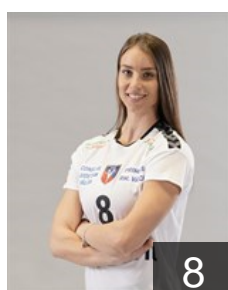

Position: Line Player
Place of birth: Monastir
Date of birth: 29.08.1991
Height: 174 cm

 ROU

Florica Elena Cristina

Position: Left Wing
Place of birth: Creteni
Date of birth: 11.05.1992
Height: 174 cm

 UKR

Glibko Iryna

Position: Left Back
Place of birth:
Date of birth: 18.02.1990
Height: -

 ESP

Gonzalez Alvarez Mireya

Position: Right Back
Place of birth:
Date of birth: 18.07.1991
Height: 178 cm

 RUS

Gorshenina Olga

Position: Left Back
Place of birth: Togliatti
Date of birth: 09.11.1990
Height: 182 cm

 ROU

Hosu Daciana

Position: Goalkeeper
Place of birth: Bistrita
Date of birth: 16.01.1998
Height: 181 cm

 MNE

Klikovac Bobana

Position: Line Player
Place of birth:
Date of birth: 19.07.1995
Height: 181 cm

 UKR

Levchenko Yevheniia

Position: Right Wing
Place of birth:
Date of birth: 09.11.1994
Height: 170 cm

 SRB

Liscevic Kristina

Position: Centre Back
Place of birth:
Date of birth: 20.10.1989
Height: 173 cm