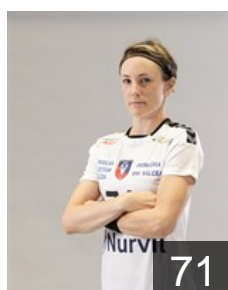

Glibko Iryna

Position: Left Back
Place of birth:
Date of birth: 18.02.1990
Height: -

 ESP

Gonzalez Alvarez Mireya

Position: Right Back
Place of birth:
Date of birth: 18.07.1991
Height: 178 cm

 RUS

Gorshenina Olga

Position: Left Back
Place of birth: Togliatti
Date of birth: 09.11.1990
Height: 182 cm

 ROU

Hosu Daciana

Position: Goalkeeper
Place of birth: Bistrita
Date of birth: 16.01.1998
Height: 181 cm

 MNE

Klikovac Bobana

Position: Line Player
Place of birth:
Date of birth: 19.07.1995
Height: 181 cm

 UKR

Levchenko Yevheniia

Position: Right Wing
Place of birth:
Date of birth: 09.11.1994
Height: 170 cm

 SRB

Liscevic Kristina

Position: Centre Back
Place of birth:
Date of birth: 20.10.1989
Height: 173 cm