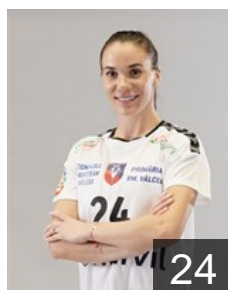

EUROPEAN CUP - PLAYERS LIST

EHF European League Women 2021/22

 ROU SCM Ramnicu Valcea

 ROU

Bucur Daria

Position: Right Back
Place of birth: Constanta
Date of birth: 11.07.1999
Height: 180 cm

 ROU

Dache Elena

Position: Centre Back
Place of birth: Galati
Date of birth: 24.03.1997
Height: 180 cm

 ROU

Dascalete Elena Raluca

Position: Left Back
Place of birth: Horezu
Date of birth: 08.01.1992
Height: 184 cm

 HUN

Elghaoui Asma