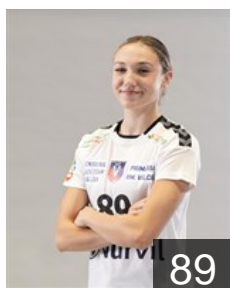

Glibko Iryna

Position: Left Back
Place of birth:
Date of birth: 18.02.1990
Height: -

 ESP

Gonzalez Alvarez Mireya

Position: Right Back
Place of birth:
Date of birth: 18.07.1991
Height: 178 cm

 RUS

Gorshenina Olga

Position: Left Back
Place of birth: Togliatti
Date of birth: 09.11.1990
Height: 182 cm

 ROU

Hosu Daciana

Position: Goalkeeper
Place of birth: Bistrita
Date of birth: 16.01.1998
Height: 181 cm

 MNE

Klikovac Bobana

Position: Line Player
Place of birth:
Date of birth: 19.07.1995
Height: 181 cm

 UKR

Levchenko Yevheniia

Position: Right Wing
Place of birth:
Date of birth: 09.11.1994
Height: 170 cm

 SRB

Liscevic Kristina

Position: Centre Back
Place of birth:
Date of birth: 20.10.1989
Height: 173 cm

EUROPEAN CUP - PLAYERS LIST

EHF European League Women 2021/22

 ROU SCM Ramnicu Valcea

 ROU

Lupei Corina Elena Romina

Position: Left Wing
Place of birth: Targu Mures
Date of birth: 12.07.2002
Height: 175 cm