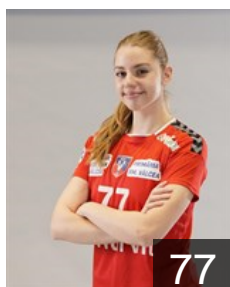

Position: Line Player
Place of birth:
Date of birth: 19.07.1995
Height: 181 cm

 UKR

Levchenko Yevheniia

Position: Right Wing
Place of birth:
Date of birth: 09.11.1994
Height: 170 cm

 SRB

Liscevic Kristina

Position: Centre Back
Place of birth:
Date of birth: 20.10.1989
Height: 173 cm

EUROPEAN CUP - PLAYERS LIST

EHF European League Women 2021/22

 ROU SCM Ramnicu Valcea

 ROU

Lupei Corina Elena Romina

Position: Left Wing
Place of birth: Targu Mures
Date of birth: 12.07.2002
Height: 175 cm

 ROU

Marin Iuliana Daniela

Position: Line Player
Place of birth: Slobozia
Date of birth: 11.04.2000
Height: 179 cm

 SRB

Nikolic Zeljka

Position: Right Wing
Place of birth: Priboj
Date of birth: 12.07.1991
Height: 164 cm

 GER

Roch Isabell

Position: Goalkeeper
Place of birth:
Date of birth: 26.07.1990
Height: 175 cm

 ROU

Rus Sara

Position: Goalkeeper
Place of birth: Petrosani
Date of birth: 29.09.2002
Height: 189 cm

 ROU

Stamin Roberta Maria