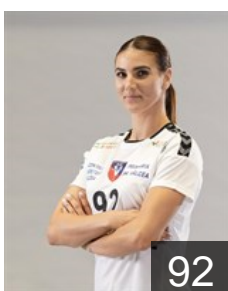

EUROPEAN CUP - PLAYERS LIST

EHF European League Women 2021/22

 ROU SCM Ramnicu Valcea

 ROU

Bucur Daria

Position: Right Back
Place of birth: Constanta
Date of birth: 11.07.1999
Height: 180 cm

 ROU

Dache Elena

Position: Centre Back
Place of birth: Galati
Date of birth: 24.03.1997
Height: 180 cm

 ROU

Dascalete Elena Raluca

Position: Left Back
Place of birth: Horezu
Date of birth: 08.01.1992
Height: 184 cm

 HUN

Elghaoui Asma