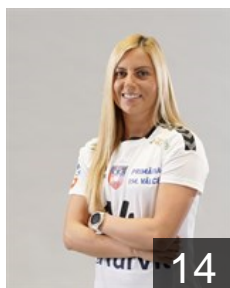

Position: Line Player
Place of birth:
Date of birth: 19.07.1995
Height: 181 cm

 UKR

Levchenko Yevheniia

Position: Right Wing
Place of birth:
Date of birth: 09.11.1994
Height: 170 cm

 SRB

Liscevic Kristina

Position: Centre Back
Place of birth:
Date of birth: 20.10.1989
Height: 173 cm

EUROPEAN CUP - PLAYERS LIST

EHF European League Women 2021/22

 ROU SCM Ramnicu Valcea

 ROU

Lupei Corina Elena Romina

Position: Left Wing
Place of birth: Targu Mures
Date of birth: 12.07.2002
Height: 175 cm

 ROU

Marin Iuliana Daniela

Position: Line Player
Place of birth: Slobozia
Date of birth: 11.04.2000
Height: 179 cm

 SRB

Nikolic Zeljka

Position: Right Wing
Place of birth: Priboj
Date of birth: 12.07.1991
Height: 164 cm