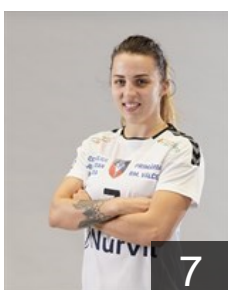

Glibko Iryna

Position: Left Back
Place of birth:
Date of birth: 18.02.1990
Height: -

 ESP

Gonzalez Alvarez Mireya

Position: Right Back
Place of birth:
Date of birth: 18.07.1991
Height: 178 cm

 RUS

Gorshenina Olga

Position: Left Back
Place of birth: Togliatti
Date of birth: 09.11.1990
Height: 182 cm

 ROU

Hosu Daciana

Position: Goalkeeper
Place of birth: Bistrita
Date of birth: 16.01.1998
Height: 181 cm

 MNE

Klikovac Bobana

Position: Line Player
Place of birth:
Date of birth: 19.07.1995
Height: 181 cm

 UKR

Levchenko Yevheniia

Position: Right Wing
Place of birth:
Date of birth: 09.11.1994
Height: 170 cm

 SRB

Liscevic Kristina

Position: Centre Back
Place of birth:
Date of birth: 20.10.1989
Height: 173 cm