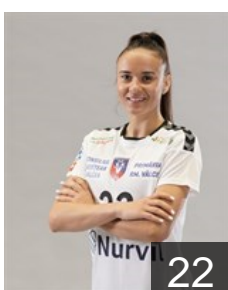

EUROPEAN CUP - PLAYERS LIST

EHF European League Women 2021/22

 ROU SCM Ramnicu Valcea

 ROU

Bucur Daria

Position: Right Back
Place of birth: Constanta
Date of birth: 11.07.1999
Height: 180 cm

 ROU

Dache Elena

Position: Centre Back
Place of birth: Galati
Date of birth: 24.03.1997
Height: 180 cm

 ROU

Dascalete Elena Raluca

Position: Left Back
Place of birth: Horezu
Date of birth: 08.01.1992
Height: 184 cm

 HUN

Elghaoui Asma

Position: Line Player
Place of birth: Monastir
Date of birth: 29.08.1991
Height: 174 cm

 ROU

Florica Elena Cristina

Position: Left Wing
Place of birth: Creteni
Date of birth: 11.05.1992
Height: 174 cm

 UKR

Glibko Iryna

Position: Left Back
Place of birth:
Date of birth: 18.02.1990
Height: -

 ESP

Gonzalez Alvarez Mireya

Position: Right Back
Place of birth:
Date of birth: 18.07.1991
Height: 178 cm

 RUS

Gorshenina Olga