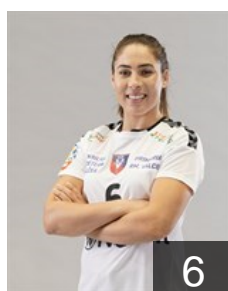

EUROPEAN CUP - PLAYERS LIST

EHF European League Women 2021/22

 ROU SCM Ramnicu Valcea

 ROU

Bucur Daria

Position: Right Back
Place of birth: Constanta
Date of birth: 11.07.1999
Height: 180 cm

 ROU

Dache Elena

Position: Centre Back
Place of birth: Galati
Date of birth: 24.03.1997
Height: 180 cm

 ROU

Dascalete Elena Raluca

Position: Left Back
Place of birth: Horezu
Date of birth: 08.01.1992
Height: 184 cm

 HUN

Elghaoui Asma