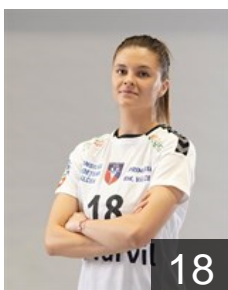

EUROPEAN CUP - PLAYERS LIST

EHF European League Women 2021/22

 ROU SCM Ramnicu Valcea

 ROU

Bucur Daria

Position: Right Back
Place of birth: Constanta
Date of birth: 11.07.1999
Height: 180 cm

 ROU

Dache Elena

Position: Centre Back
Place of birth: Galati
Date of birth: 24.03.1997
Height: 180 cm

 ROU

Dascalete Elena Raluca

Position: Left Back
Place of birth: Horezu
Date of birth: 08.01.1992
Height: 184 cm

 HUN

Elghaoui Asma