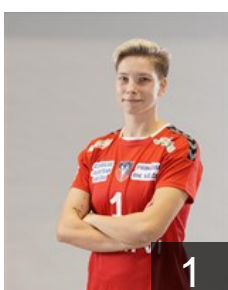

Glibko Iryna

Position: Left Back
Place of birth:
Date of birth: 18.02.1990
Height: -

 ESP

Gonzalez Alvarez Mireya

Position: Right Back
Place of birth:
Date of birth: 18.07.1991
Height: 178 cm

 RUS

Gorshenina Olga

Position: Left Back
Place of birth: Togliatti
Date of birth: 09.11.1990
Height: 182 cm

 ROU

Hosu Daciana

Position: Goalkeeper
Place of birth: Bistrita
Date of birth: 16.01.1998
Height: 181 cm

 MNE

Klikovac Bobana