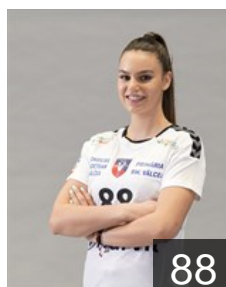

 ROU

Marin Iuliana Daniela

Position: Line Player
Place of birth: Slobozia
Date of birth: 11.04.2000
Height: 179 cm

 SRB

Nikolic Zeljka

Position: Right Wing
Place of birth: Priboj
Date of birth: 12.07.1991
Height: 164 cm

 GER

Roch Isabell

Position: Goalkeeper
Place of birth:
Date of birth: 26.07.1990
Height: 175 cm

 ROU

Rus Sara

Position: Goalkeeper
Place of birth: Petrosani
Date of birth: 29.09.2002
Height: 189 cm

 ROU

Stamin Roberta Maria