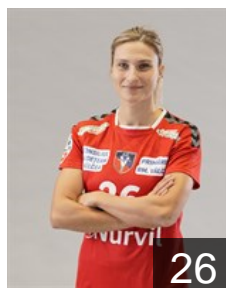

EUROPEAN CUP - PLAYERS LIST

EHF European League Women 2021/22

 ROU SCM Ramnicu Valcea

 ROU

Lupei Corina Elena Romina

Position: Left Wing
Place of birth: Targu Mures
Date of birth: 12.07.2002
Height: 175 cm

 ROU

Marin Iuliana Daniela

Position: Line Player
Place of birth: Slobozia
Date of birth: 11.04.2000
Height: 179 cm

 SRB

Nikolic Zeljka

Position: Right Wing
Place of birth: Priboj
Date of birth: 12.07.1991
Height: 164 cm

 GER

Roch Isabell

Position: Goalkeeper
Place of birth:
Date of birth: 26.07.1990
Height: 175 cm

 ROU

Rus Sara

Position: Goalkeeper
Place of birth: Petrosani
Date of birth: 29.09.2002
Height: 189 cm

 ROU

Stamin Roberta Maria