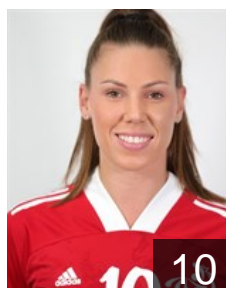

 CRO

Gudelj Gabriela

Position: Right Back
Place of birth: SPLIT
Date of birth: 09.08.1997
Height: 175 cm

 BLR

Ilyina Dzyana

Position: Left Back
Place of birth: Gomel
Date of birth: 04.01.1996
Height: 174 cm

 CRO

Medurecan Dunja

Position: Centre Back
Place of birth: KOPRIVNICA
Date of birth: 08.04.2004
Height: 175 cm

 CRO

Megerle Tena

Position: Left Back
Place of birth: BJELOVAR
Date of birth: 26.08.2004
Height: 191 cm

 CRO

Milosavljevic Dejana

Position: Right Back
Place of birth: Pozega
Date of birth: 23.11.1994
Height: 173 cm

EUROPEAN CUP - PLAYERS LIST

EHF Champions League Women 2021/22

WOMEN'S

 CRO HC Podravka Vegeta

 CRO

Milošević Selena

Position: Centre Back
Place of birth: PULA
Date of birth: 09.06.1989
Height: 176 cm

 MNE

Mugoša Dijana

Position: Left Wing
Place of birth: PODGORICA
Date of birth: 22.10.1995
Height: 169 cm