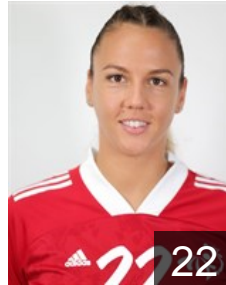

 ROU

Bazaliu Bianca Maria

Position: Left Back

Place of birth: SLATINA

Date of birth: 30.07.1997

Height: 183 cm

Left Club on 20.01.2022

 SRB