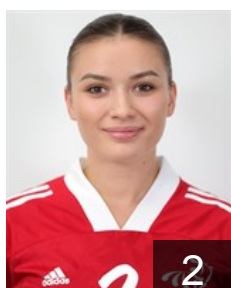

 UKR

Stelmakh Iryna

Position: Line Player
Place of birth: Tenopil'ska obl.
Date of birth: 18.08.1993
Height: 188 cm

 CRO

Strugar Lana

Position: Right Wing
Place of birth: KOPRIVNICA
Date of birth: 27.11.2004
Height: 167 cm

 CRO

Tucakovic Antonia

Position: Goalkeeper
Place of birth: Split
Date of birth: 09.05.1992
Height: 172 cm

 CRO

Turk Ana

Position: Right Wing
Place of birth: Jakarta
Date of birth: 29.06.1989
Height: 167 cm

 CRO

Zadavec Nikolina

Position: Right Wing
Place of birth: CAKOVEC
Date of birth: 02.09.1997
Height: 168 cm

EUROPEAN CUP - PLAYERS LIST

EHF Champions League Women 2021/22

WOMEN'S

 CRO HC Podravka Vegeta

Left Club