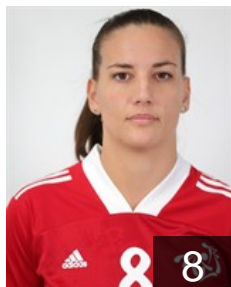

 CRO

Milosavljevic Dejana

Position: Right Back
Place of birth: Pozega
Date of birth: 23.11.1994
Height: 173 cm

EUROPEAN CUP - PLAYERS LIST

EHF Champions League Women 2021/22

WOMEN'S

 CRO HC Podravka Vegeta

 CRO

Milošević Selena

Position: Centre Back
Place of birth: PULA
Date of birth: 09.06.1989
Height: 176 cm

 MNE

Mugoša Dijana

Position: Left Wing
Place of birth: PODGORICA
Date of birth: 22.10.1995
Height: 169 cm