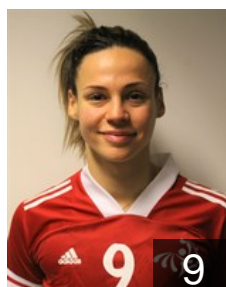

Franusic Lea

Position: Right Back
Place of birth: DUBROVNIK
Date of birth: 07.09.2000
Height: 184 cm

 CRO

Galinec Nika

Position: Goalkeeper
Place of birth: KOPRIVNICA
Date of birth: 23.08.2005
Height: 180 cm

 CRO

Gudelj Gabriela

Position: Right Back
Place of birth: SPLIT
Date of birth: 09.08.1997
Height: 175 cm

 BLR

Ilyina Dzyana

Position: Left Back
Place of birth: Gomel
Date of birth: 04.01.1996
Height: 174 cm