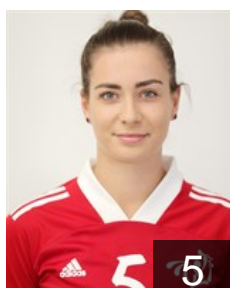

 CRO

Gudelj Gabriela

Position: Right Back
Place of birth: SPLIT
Date of birth: 09.08.1997
Height: 175 cm

 BLR

Ilyina Dzyana

Position: Left Back
Place of birth: Gomel
Date of birth: 04.01.1996
Height: 174 cm

 CRO

Kalaus Larissa

Position: Centre Back
Place of birth: Zagreb
Date of birth: 24.06.1996
Height: 173 cm

 CRO

Karlovcan Korina

Position: Left Wing
Place of birth: ZAGREB
Date of birth: 18.10.1998
Height: 168 cm