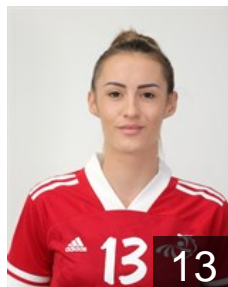

 CRO

Milosavljevic Dejana

Position: Right Back
Place of birth: Pozega
Date of birth: 23.11.1994
Height: 173 cm

EUROPEAN CUP - PLAYERS LIST

EHF Champions League Women 2021/22

WOMEN'S

 CRO HC Podravka Vegeta

 CRO

Milošević Selena

Position: Centre Back
Place of birth: PULA
Date of birth: 09.06.1989
Height: 176 cm

 MNE

Mugoša Dijana

Position: Left Wing
Place of birth: PODGORICA
Date of birth: 22.10.1995
Height: 169 cm

 CRO

Popovic Elena

Position: Line Player
Place of birth: KOPRIVNICA
Date of birth: 29.05.2000
Height: 178 cm

 CRO

Šenvald Sara

Position: Line Player
Place of birth: Koprivnica
Date of birth: 14.03.1996
Height: 185 cm