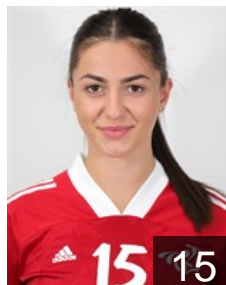

EUROPEAN CUP - PLAYERS LIST

EHF Champions League Women 2021/22

WOMEN'S

 CRO HC Podravka Vegeta

 CRO

Barisic Tina

Position: Left Back
Place of birth: KNIN
Date of birth: 30.10.2000
Height: 185 cm

 CRO

Buljan Ana

Position: Left Back
Place of birth: SPLIT
Date of birth: 19.01.2002
Height: 178 cm

 ROU

Dumanska Yuliya

Position: Goalkeeper
Place of birth: Gorodenka
Date of birth: 15.08.1996
Height: 178 cm

 CRO

 CRO

Gudelj Gabriela

Position: Right Back
Place of birth: SPLIT
Date of birth: 09.08.1997
Height: 175 cm

 BLR

Ilyina Dzyana

Position: Left Back
Place of birth: Gomel
Date of birth: 04.01.1996
Height: 174 cm