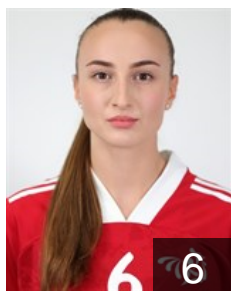

 CRO

Milosavljevic Dejana

Position: Right Back
Place of birth: Pozega
Date of birth: 23.11.1994
Height: 173 cm

EUROPEAN CUP - PLAYERS LIST

EHF Champions League Women 2021/22

WOMEN'S

 CRO HC Podravka Vegeta

 CRO

Milošević Selena

Position: Centre Back
Place of birth: PULA
Date of birth: 09.06.1989
Height: 176 cm

 MNE

Mugoša Dijana

Position: Left Wing
Place of birth: PODGORICA
Date of birth: 22.10.1995
Height: 169 cm

 CRO

Popovic Elena

Position: Line Player
Place of birth: KOPRIVNICA
Date of birth: 29.05.2000
Height: 178 cm

 CRO

Šenvald Sara

Position: Line Player
Place of birth: Koprivnica
Date of birth: 14.03.1996
Height: 185 cm