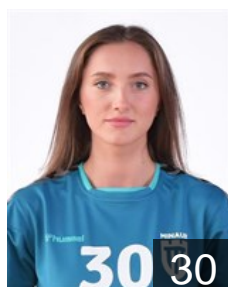

Munteanu Ionica

Position: Goalkeeper
Place of birth: Bucharest
Date of birth: 07.01.1979
Height: 179 cm

 ROU

Polocoser Anca Georgiana

Position: Left Back
Place of birth: Suceava
Date of birth: 01.05.1997
Height: 180 cm

 ROU

Popa Andreea Cristina

Position: Centre Back
Place of birth: Bucuresti
Date of birth: 03.06.2000
Height: 176 cm

 ROU

Seraficeanu Sonia Mariana

Position: Right Wing
Place of birth: Hunedoara
Date of birth: 25.07.1997
Height: 174 cm