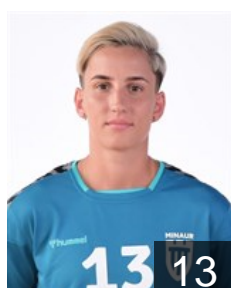

 SWE

Idéhn Filipa

Position: Goalkeeper
Place of birth: Sofia, Jönköping
Date of birth: 15.08.1990
Height: 183 cm

 ROU

Kerekes Eva

Position: Left Wing
Place of birth: Zetea
Date of birth: 07.04.2001
Height: 170 cm

 SRB

Kovacevic Jovana

Position: Left Back
Place of birth: Belgrade
Date of birth: 09.04.1996
Height: 178 cm

 ROU

Laslo Cristina

Position: Centre Back
Place of birth: Cluj-Napoca
Date of birth: 10.04.1996
Height: 178 cm