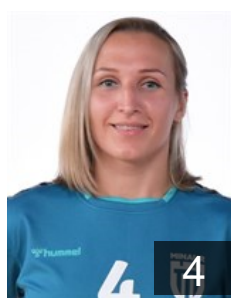

EUROPEAN CUP - PLAYERS LIST

EHF European League Women 2020/21

 ROU CS Minaur Baia Mare

 SWE

Blohm Linn

Position: Line Player
Place of birth: Stockholm
Date of birth: 20.05.1992
Height: 180 cm

 ROU

Bors Oana Doina

Position: Right Wing
Place of birth: Baia Mare
Date of birth: 27.11.2003
Height: 175 cm

 UKR

Burlachenko Yaroslava

Position: Line Player
Place of birth: Kiev
Date of birth: 14.05.1992
Height: 177 cm

 ROU

Cioca Angela

Position: Centre Back
Place of birth: Tg. Jiu
Date of birth: 23.01.1995
Height: 176 cm

 BRA

De Souza Karoline Helena

Position: Left Back
Place of birth: Paranagua
Date of birth: 24.04.1990
Height: 180 cm