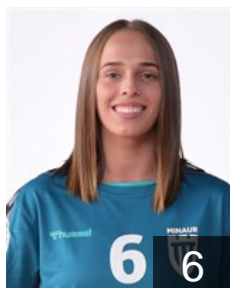

 ROU

Popa Andreea Cristina

Position: Centre Back
Place of birth: Bucuresti
Date of birth: 03.06.2000
Height: 176 cm

 ROU

Seraficeanu Sonia Mariana

Position: Right Wing
Place of birth: Hunedoara
Date of birth: 25.07.1997
Height: 174 cm

 ROU

Tanasie Ana Maria

Position: Left Wing
Place of birth: Hunedoara
Date of birth: 06.04.1995
Height: 172 cm

 ROU

Tecar Andreea

Position: Right Back
Place of birth: Baia Mare
Date of birth: 21.03.1998
Height: 179 cm

EUROPEAN CUP - PLAYERS LIST

EHF European League Women 2020/21

 ROU CS Minaur Baia Mare

Left Club

 ROU

Argyelan Petruta Andreea

Position: Left Wing
Place of birth: Baia Mare
Date of birth: 25.06.1999
Height: 166 cm