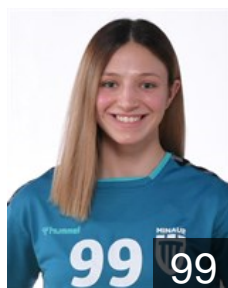

 SRB

Lavko Jelena

Position: Right Back
Place of birth: Zrenjanin
Date of birth: 06.07.1991
Height: 182 cm

EUROPEAN CUP - PLAYERS LIST

EHF European League Women 2020/21

 ROU CS Minaur Baia Mare

 SWE

Mässing Mikaela

Position: Left Back
Place of birth: Mölndal
Date of birth: 13.03.1994
Height: 189 cm

 BRA

Munhoz Araujo Larissa Fais

Position: Left Wing
Place of birth: Curitiba
Date of birth: 01.07.1992
Height: 167 cm

 ROU

Munteanu Ionica

Position: Goalkeeper
Place of birth: Bucharest
Date of birth: 07.01.1979
Height: 179 cm

 ROU

Polocoser Anca Georgiana

Position: Left Back
Place of birth: Suceava
Date of birth: 01.05.1997
Height: 180 cm