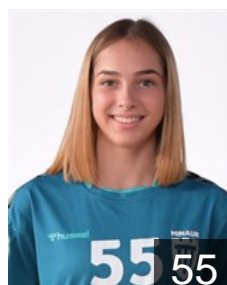

EUROPEAN CUP - PLAYERS LIST

EHF European League Women 2020/21

 ROU CS Minaur Baia Mare

 SWE

Blohm Linn

Position: Line Player
Place of birth: Stockholm
Date of birth: 20.05.1992
Height: 180 cm

 ROU

Bors Oana Doina

Position: Right Wing
Place of birth: Baia Mare
Date of birth: 27.11.2003
Height: 175 cm

 UKR

Burlachenko Yaroslava

Position: Line Player
Place of birth: Kiev
Date of birth: 14.05.1992
Height: 177 cm

 ROU

Cioca Angela

Position: Centre Back
Place of birth: Tg. Jiu
Date of birth: 23.01.1995
Height: 176 cm

 BRA

De Souza Karoline Helena

Position: Left Back
Place of birth: Paranagua
Date of birth: 24.04.1990
Height: 180 cm