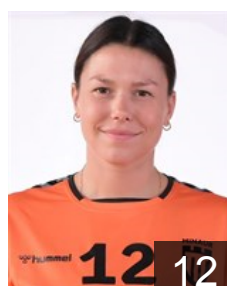

Position: Centre Back
Place of birth: Tg. Jiu
Date of birth: 23.01.1995
Height: 176 cm

 BRA

De Souza Karoline Helena

Position: Left Back
Place of birth: Paranagua
Date of birth: 24.04.1990
Height: 180 cm

 ROU

Enache Cristina

Position: Goalkeeper
Place of birth: Focsani
Date of birth: 01.05.1994
Height: 183 cm

 JPN

Fujita Asuka

Position: Right Wing
Place of birth: Osaka
Date of birth: 14.02.1996
Height: 166 cm

 SWE

Idéhn Filipa

Position: Goalkeeper
Place of birth: Sofia, Jönköping
Date of birth: 15.08.1990
Height: 183 cm

 ROU

Kerekes Eva

Position: Left Wing
Place of birth: Zetea
Date of birth: 07.04.2001
Height: 170 cm