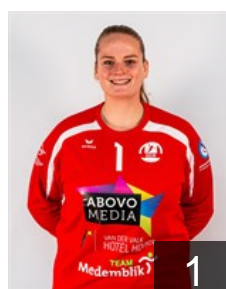

# EUROPEAN CUP - PLAYERS LIST

EHF European Cup Women 2020/21

 NED Westfriesland SEW

 NED  
**Knijn Roos**  
Position:  
Place of birth:  
Date of birth: 10.03.2004  
Height: -

 NED  
**Koopman Britt**  
Position:  
Place of birth:  
Date of birth: 21.10.2000  
Height: -

 NED  
**Louwen Romee**  
Position:  
Place of birth:  
Date of birth: 14.04.2002  
Height: -

 NED  
**Mak Myrthe**  
Position:  
Place of birth:  
Date of birth: 22.10.1998  
Height: -

 NED  
**Noordermeer Dionne**  
Position:  
Place of birth:  
Date of birth: 20.07.1999  
Height: -