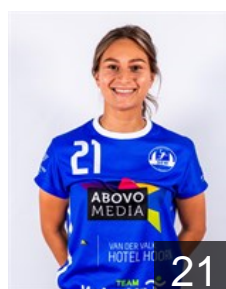

## Appelman Maud

Position: Right Back  
Place of birth:  
Date of birth: 16.12.1998  
Height: 178 cm

 **NED**

## Beerepoot Amber

Position: Left Wing  
Place of birth:  
Date of birth: 30.12.2002  
Height: 175 cm

 **NED**

## Beerepoot Jolijn

Position: Left Back  
Place of birth:  
Date of birth: 30.12.2002  
Height: -

 **NED**