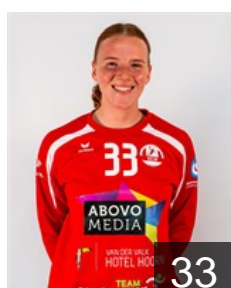

## Appelman Maud

Position: Right Back  
Place of birth:  
Date of birth: 16.12.1998  
Height: 178 cm

 **NED**

## Beerepoot Amber

Position: Left Wing  
Place of birth:  
Date of birth: 30.12.2002  
Height: 175 cm

 **NED**

## Beerepoot Jolijn

Position: Left Back  
Place of birth:  
Date of birth: 30.12.2002  
Height: -

 **NED**

## Burggraaf Jamilla

Position:  
Place of birth:  
Date of birth: 25.06.1998  
Height: -

 **NED**