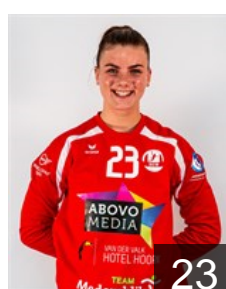

NED
Reus Femke
Position:
Place of birth:
Date of birth: 03.01.2001
Height: -