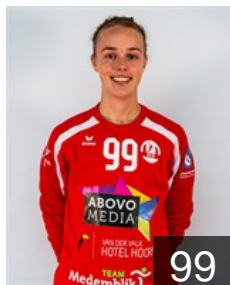

NED Westfriesland SEW

NED
Van Kampen Annemarie

Position: Goalkeeper
Place of birth: Noorder-
Date of birth: 26.08.1992
Height: 185 cm