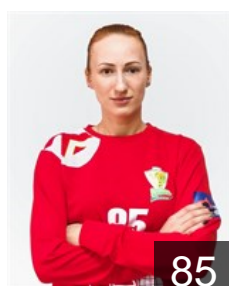

 RUS
Rzaeva Milana
Position: Right Wing
Place of birth: Krasnodar
Date of birth: 25.11.1998
Height: 175 cm

 RUS
Samarskaia Viktoriia
Position: Goalkeeper
Place of birth: Krasnodar
Date of birth: 15.02.1994
Height: 182 cm

 RUS
Savinova Iana
Position: Left Wing
Place of birth: Samarskaya
Date of birth: 03.01.1991
Height: 169 cm

 RUS
Shavman Anastasiya
Position: Left Back
Place of birth: Bryansk
Date of birth: 04.07.1999
Height: 180 cm

 RUS
Smirnova Elena
Position: Left Back
Place of birth: Pikalevo
Date of birth: 27.05.2000
Height: 172 cm

 RUS
Trukhina Kseniia
Position: Line Player
Place of birth: Izhevsk
Date of birth: 16.05.1994
Height: 182 cm