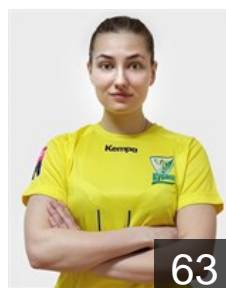

EUROPEAN CUP - PLAYERS LIST

EHF European League Women 2020/21

 RUS Kuban

 RUS
Baranik Valeriia
Position: Line Player
Place of birth: Syzran
Date of birth: 17.11.1993
Height: 181 cm

 RUS
Bobina Ekaterina
Position: Right Back
Place of birth: Ufa
Date of birth: 11.07.1996
Height: 175 cm

 RUS
Bulavinova Mariia
Position: Line Player
Place of birth: Rostov-on-Don
Date of birth: 03.08.2001
Height: 181 cm

 RUS
Chipula Veronika
Position: Goalkeeper
Place of birth: Vladivostok
Date of birth: 10.07.2002
Height: 178 cm

 RUS
Danilchenko Dalila
Position: Left Back
Place of birth: Samara
Date of birth: 06.05.2001
Height: 182 cm

 RUS
Davidenko Alexandra
Position: Left Wing
Place of birth: Timashevsk
Date of birth: 07.07.1998
Height: 169 cm

 RUS
Diachenko Elizaveta
Position: Goalkeeper
Place of birth: Krasnodar
Date of birth: 03.02.2001
Height: 170 cm

 RUS
Dudina Mariia
Position: Right Back
Place of birth: Chelyabinsk
Date of birth: 22.10.1998
Height: 181 cm