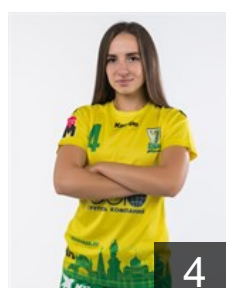

EUROPEAN CUP - PLAYERS LIST

EHF European League Women 2020/21

 RUS Kuban

 RUS
Baranik Valeriia
Position: Line Player
Place of birth: Syzran
Date of birth: 17.11.1993
Height: 181 cm

 RUS
Bobina Ekaterina
Position: Right Back
Place of birth: Ufa
Date of birth: 11.07.1996
Height: 175 cm

 RUS
Bulavinova Mariia
Position: Line Player
Place of birth: Rostov-on-Don
Date of birth: 03.08.2001
Height: 181 cm

 RUS
Chipula Veronika
Position: Goalkeeper
Place of birth: Vladivostok
Date of birth: 10.07.2002
Height: 178 cm

 RUS
Danilchenko Dalila
Position: Left Back
Place of birth: Samara
Date of birth: 06.05.2001
Height: 182 cm

 RUS
Davidenko Alexandra
Position: Left Wing
Place of birth: Timashevsk
Date of birth: 07.07.1998
Height: 169 cm

 RUS
Diachenko Elizaveta
Position: Goalkeeper
Place of birth: Krasnodar
Date of birth: 03.02.2001
Height: 170 cm

 RUS
Dudina Mariia
Position: Right Back
Place of birth: Chelyabinsk
Date of birth: 22.10.1998
Height: 181 cm