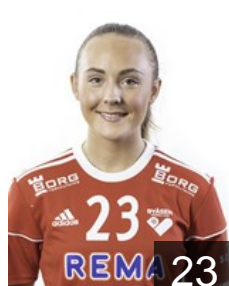

Kjellberg-Line Helle

Position: Goalkeeper
Place of birth: Oslo
Date of birth: 09.02.2000
Height: 176 cm

NOR

Krogstadholm Wilde

Position: Left Wing
Place of birth: stjørdal
Date of birth: 05.07.2002
Height: 164 cm

NED

Lipman Annick

Position: Goalkeeper
Place of birth: Zwolle
Date of birth: 13.03.1989
Height: 178 cm

NOR

Loseth Marthe Semundset

Position: Right Wing
Place of birth: Trondheim
Date of birth: 03.10.2003
Height: 169 cm

NOR

Nypan Johanne Halseth

Position: Right Wing
Place of birth: Kristiansand
Date of birth: 25.06.2003
Height: -

NOR

Olufsen Dina Klungtveit

Position: Back
Place of birth: Stavanger
Date of birth: 28.12.2001
Height: 168 cm

NOR

Riseth Sofie

Position: Left Wing
Place of birth: Oslo
Date of birth: 25.02.2000
Height: 169 cm

NOR

Solås Kjerstin Boge

Position: Back
Place of birth: Dale
Date of birth: 31.12.1997
Height: 182 cm

CRO

Tomac Teodora