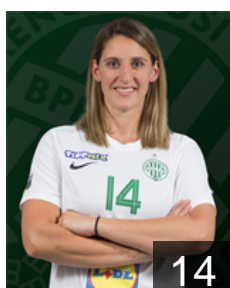

## Hadfi Gréta

Position: Goalkeeper  
Place of birth: Salgótarján  
Date of birth: 28.09.2001  
Height: 174 cm

 HUN

## Háfra Noémi

Position: Left Back  
Place of birth: Cegléd  
Date of birth: 05.10.1998  
Height: 179 cm

 HUN

## Janurik Kinga

Position: Goalkeeper  
Place of birth: Budapest  
Date of birth: 06.11.1991  
Height: 178 cm

 HUN