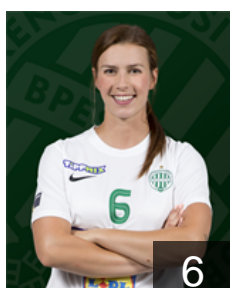

HUN

Schatzl Nadine

Position: Left Wing
Place of birth: München
Date of birth: 19.11.1993
Height: 173 cm