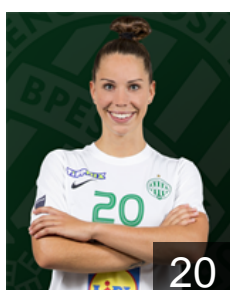

## Ballai Borbala

Position: Centre Back  
Place of birth: Budapest  
Date of birth: 22.01.2003  
Height: 170 cm

 HUN

## Banfai Virag

Position: Left Back  
Place of birth: Pécs  
Date of birth: 23.08.2003  
Height: -

 GER

## Bíró Blanka

Position: Goalkeeper  
Place of birth: Vac  
Date of birth: 22.09.1994  
Height: 187 cm

 GER

## Bölk Emily

Position: Left Back  
Place of birth: Buxtehude  
Date of birth: 26.04.1998  
Height: 182 cm

 HUN