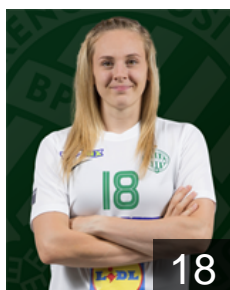

EUROPEAN CUP - PLAYERS LIST

DELO EHF Champions League 2020/21

HUN *FTC-Rail Cargo Hungaria*

HUN

Kovács Anett

Position: Right Wing
Place of birth: Mezőtúr
Date of birth: 12.11.1994
Height: -