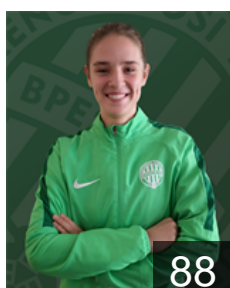

## Bíró Blanka

Position: Goalkeeper  
Place of birth: Vac  
Date of birth: 22.09.1994  
Height: 187 cm

 GER

## Bölk Emily

Position: Left Back  
Place of birth: Buxtehude  
Date of birth: 26.04.1998  
Height: 182 cm

 HUN

## Csiszár - Szekeres Klára

Position: Back  
Place of birth: Békéscsaba  
Date of birth: 01.12.1987  
Height: 186 cm

 HUN