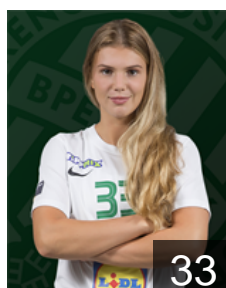

HUN

Tóth Nikolett

Position: Centre Back
Place of birth: Budapest
Date of birth: 13.07.2001
Height: 175 cm