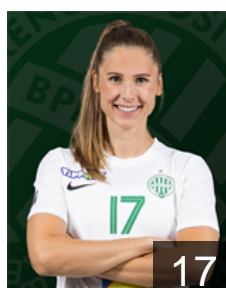

## Pásztor Noémi

Position: Line Player  
Place of birth: Szombathely  
Date of birth: 02.04.1999  
Height: 180 cm

 HUN

## Schatzl Nadine

Position: Left Wing  
Place of birth: München  
Date of birth: 19.11.1993  
Height: 173 cm

 GER