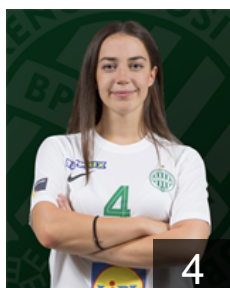

EUROPEAN CUP - PLAYERS LIST

DELO EHF Champions League 2020/21

HUN *FTC-Rail Cargo Hungaria*

HUN

Ballai Borbala

Position: Centre Back
Place of birth: Budapest
Date of birth: 22.01.2003
Height: 170 cm