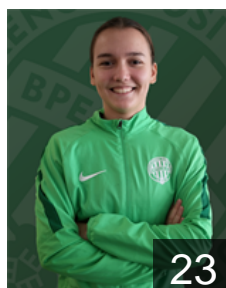

## Ballai Borbala

Position: Centre Back  
Place of birth: Budapest  
Date of birth: 22.01.2003  
Height: 170 cm

 HUN

## Banfai Virag

Position: Left Back  
Place of birth: Pécs  
Date of birth: 23.08.2003  
Height: -

 GER