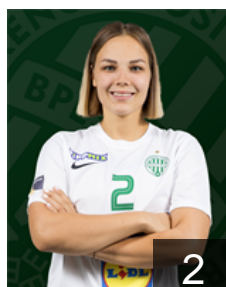

HUN

Pásztor Noémi

Position: Line Player
Place of birth: Szombathely
Date of birth: 02.04.1999
Height: 180 cm