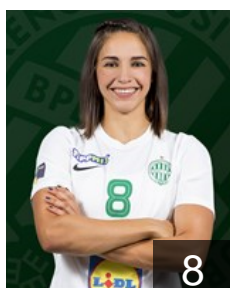

HUN

Szucsánszki Zita

Position: Centre Back
Place of birth: Budapest
Date of birth: 22.05.1987
Height: 172 cm