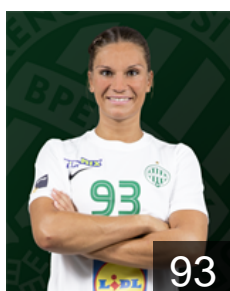

## Ballai Borbala

Position: Centre Back  
Place of birth: Budapest  
Date of birth: 22.01.2003  
Height: 170 cm

 HUN

## Banfai Virag

Position: Left Back  
Place of birth: Pécs  
Date of birth: 23.08.2003  
Height: -

 GER