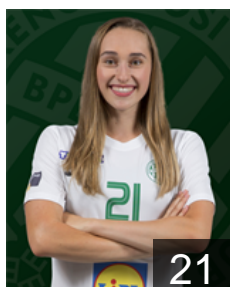

## Kovalcsik Jazmin

Position: Line Player  
Place of birth: Budapest  
Date of birth: 02.02.2002  
Height: -

 NED

## Malestein Antje Angela

Position: Right Wing  
Place of birth: Spankenburg  
Date of birth: 31.01.1993  
Height: 174 cm

 HUN