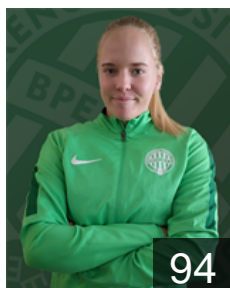

HUN

Kovalcsik Jazmin

Position: Line Player
Place of birth: Budapest
Date of birth: 02.02.2002
Height: -