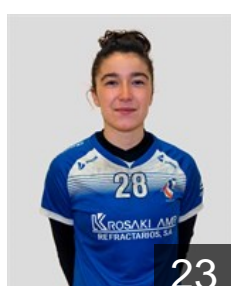

## Oliveira Fernandes M.

Position: Left Back  
Place of birth: Niteroi  
Date of birth: 04.01.1996  
Height: 166 cm

 **ITA**

## Pizzo Manuela

Position: Left Back  
Place of birth: Buenos Aires  
Date of birth: 13.11.1991  
Height: 178 cm

 **ESP**

## Prieto O'Mullony María

Position: Right Back  
Place of birth: Zamora  
Date of birth: 03.10.1997  
Height: 172 cm

 **ESP**