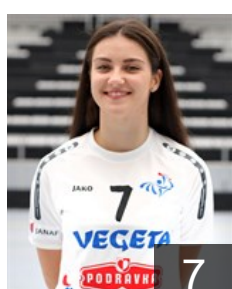

## Ecimovic Magdalena

Position: Goalkeeper  
Place of birth: SPLIT  
Date of birth: 24.07.1998  
Height: 182 cm

 CRO

## Franušić Lea

Position: Right Back  
Place of birth: DUBROVNIK  
Date of birth: 07.09.2000  
Height: 184 cm

 CRO