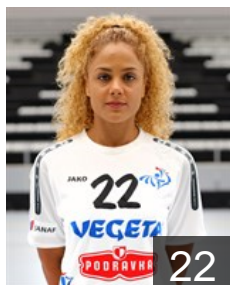

EUROPEAN CUP - PLAYERS LIST

DELO EHF Champions League 2020/21

CRO HC Podravka Vegeta

Left Club

GRE

Tsakalou Lamprini

Position: Left Back

Place of birth: Arta

Date of birth: 07.08.1993

Height: 165 cm

Left Club on 28.06.2021