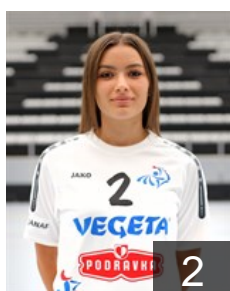

CRO

Zadavec Nikolina

Position: Right Wing
Place of birth: CAKOVEC
Date of birth: 02.09.1997
Height: 168 cm