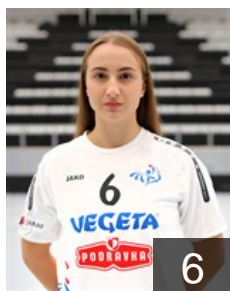

CRO

Popovic Elena

Position: Line Player
Place of birth: KOPRIVNICA
Date of birth: 29.05.2000
Height: 179 cm