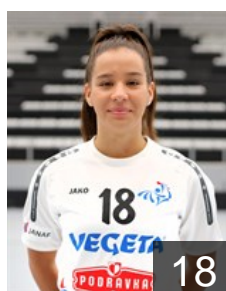

## Tucakovic Antonia

Position: Goalkeeper  
Place of birth: Split  
Date of birth: 09.05.1992  
Height: 172 cm

 CRO

## Zadavec Nikolina

Position: Right Wing  
Place of birth: CAKOVEC  
Date of birth: 02.09.1997  
Height: 168 cm

 CRO