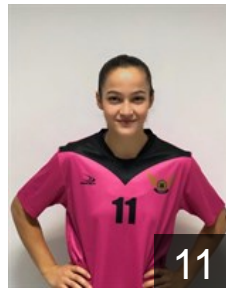

 **TUR**

Atalar Fatma

Position: Centre Back
Place of birth: Zonguldak
Date of birth: 09.10.1988
Height: 175 cm

 **TUR**

Ay Babur Fatma

Position: Goalkeeper
Place of birth: Afyonkarahisar
Date of birth: 01.05.1992
Height: 175 cm

 **TUR**

Aydemir Ceylan

Position: Left Wing
Place of birth: Hamur
Date of birth: 15.08.1998
Height: 172 cm

 **TUR**

Bembeyaz Yagmur

Position: Goalkeeper
Place of birth: istanbul
Date of birth: 25.06.1999
Height: 185 cm

 **TUR**

Dikbas Ilayda

Position: Left Wing
Place of birth: ISTANBUL
Date of birth: 29.07.2000
Height: 168 cm

 **TUR**

Ertap Koyunoglu Esra

Position: Line Player
Place of birth: Eskisehir
Date of birth: 12.02.1993
Height: 181 cm