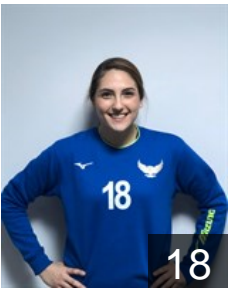

 **TUR**

Atalar Fatma

Position: Centre Back
Place of birth: Zonguldak
Date of birth: 09.10.1988
Height: 175 cm

 **TUR**

Ay Babur Fatma

Position: Goalkeeper
Place of birth: Afyonkarahisar
Date of birth: 01.05.1992
Height: 175 cm

 **TUR**

Aydemir Ceylan

Position: Left Wing
Place of birth: Hamur
Date of birth: 15.08.1998
Height: 172 cm

 **TUR**

Bembeyaz Yagmur

Position: Goalkeeper
Place of birth: istanbul
Date of birth: 25.06.1999
Height: 185 cm