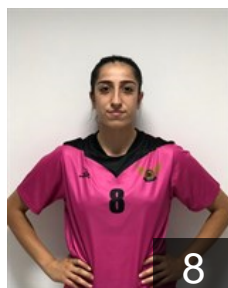

 **TUR**

Gökcimen Sabiha

Position: Left Back
Place of birth: Bursa
Date of birth: 24.07.1997
Height: 177 cm

 **TUR**

Gözüm Esra

Position: Right Wing
Place of birth: ANKARA
Date of birth: 13.10.2003
Height: 165 cm

 **TUR**

Güleçyüz Gülsüm

Position: Right Wing
Place of birth: Çorum
Date of birth: 16.11.1993
Height: 168 cm

EUROPEAN CUP - PLAYERS LIST

Women's European Cup - Challenge Cup 2019/20

 TUR Ankara Yenimahalle BSK

 TUR

Kalyoncuoglu Sevgi

Position: Left Back
Place of birth: Ankara
Date of birth: 02.09.1999
Height: 175 cm

 UKR

Kozaieva Hanna

Position: Centre Back
Place of birth: Kiev
Date of birth: 28.07.1994
Height: 175 cm

 TUR

Öztürk Bilgenur

Position: Right Back
Place of birth: SINOP
Date of birth: 16.06.1999
Height: 169 cm

 TUR

Tügel Gülcan

Position: Left Back
Place of birth: ANKARA
Date of birth: 10.07.2000
Height: 173 cm