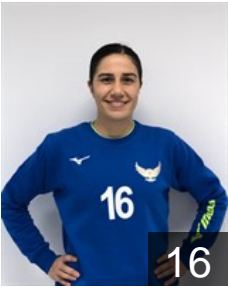

EUROPEAN CUP - PLAYERS LIST

Women's European Cup - Challenge Cup 2019/20

 **TUR** Ankara Yenimahalle BSK

 **TUR**

Akalin Selen

Position: Goalkeeper
Place of birth: Ankara
Date of birth: 25.08.1998
Height: 171 cm

 **TUR**

Akgün Göktepe Nurceren

Position: Line Player
Place of birth: Antalya
Date of birth: 20.06.1992
Height: 179 cm

 **TUR**

Arslan Edanur

Position: Right Back
Place of birth: sinop
Date of birth: 11.10.1999
Height: 170 cm

 **TUR**

Atalar Fatma

Position: Centre Back
Place of birth: Zonguldak
Date of birth: 09.10.1988
Height: 175 cm

 **TUR**

Ay Babur Fatma

Position: Goalkeeper
Place of birth: Afyonkarahisar
Date of birth: 01.05.1992
Height: 175 cm

 **TUR**

Aydemir Ceylan

Position: Left Wing
Place of birth: Hamur
Date of birth: 15.08.1998
Height: 172 cm

 **TUR**

Bembeyaz Yagmur

Position: Goalkeeper
Place of birth: istanbul
Date of birth: 25.06.1999
Height: 185 cm