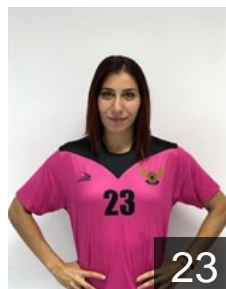

 **TUR**

Dikbas Ilayda

Position: Left Wing
Place of birth: ISTANBUL
Date of birth: 29.07.2000
Height: 168 cm

 **TUR**

Ertap Koyunoglu Esra

Position: Line Player
Place of birth: Eskisehir
Date of birth: 12.02.1993
Height: 181 cm

 **TUR**

Gökcimen Sabiha

Position: Left Back
Place of birth: Bursa
Date of birth: 24.07.1997
Height: 177 cm

 **TUR**

Gözüm Esra

Position: Right Wing
Place of birth: ANKARA
Date of birth: 13.10.2003
Height: 165 cm