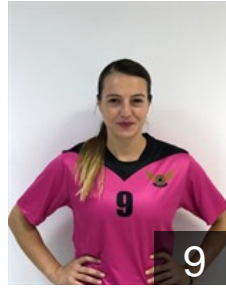

EUROPEAN CUP - PLAYERS LIST

Women's European Cup - Challenge Cup 2019/20

 **TUR** Ankara Yenimahalle BSK

 **TUR**

Akalin Selen

Position: Goalkeeper
Place of birth: Ankara
Date of birth: 25.08.1998
Height: 171 cm

 **TUR**

Akgün Göktepe Nurceren

Position: Line Player
Place of birth: Antalya
Date of birth: 20.06.1992
Height: 179 cm

 **TUR**

Arslan Edanur

Position: Right Back
Place of birth: sinop
Date of birth: 11.10.1999
Height: 170 cm

 **TUR**

Atalar Fatma

Position: Centre Back
Place of birth: Zonguldak
Date of birth: 09.10.1988
Height: 175 cm

 **TUR**

Ay Babur Fatma

Position: Goalkeeper
Place of birth: Afyonkarahisar
Date of birth: 01.05.1992
Height: 175 cm

 **TUR**

Aydemir Ceylan

Position: Left Wing
Place of birth: Hamur
Date of birth: 15.08.1998
Height: 172 cm

 **TUR**

Bembeyaz Yagmur

Position: Goalkeeper
Place of birth: istanbul
Date of birth: 25.06.1999
Height: 185 cm