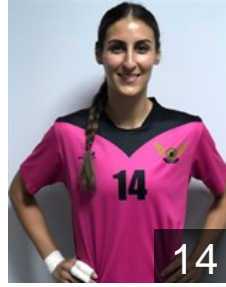

EUROPEAN CUP - PLAYERS LIST

Women's European Cup - Challenge Cup 2019/20

 **TUR** Ankara Yenimahalle BSK

 **TUR**

Akalin Selen

Position: Goalkeeper
Place of birth: Ankara
Date of birth: 25.08.1998
Height: 171 cm

 **TUR**

Atalar Fatma

Position: Centre Back
Place of birth: Zonguldak
Date of birth: 09.10.1988
Height: 175 cm

 **TUR**

Ay Babur Fatma

Position: Goalkeeper
Place of birth: Afyonkarahisar
Date of birth: 01.05.1992
Height: 175 cm