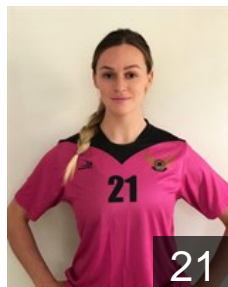

 **TUR**

Gökcimen Sabiha

Position: Left Back
Place of birth: Bursa
Date of birth: 24.07.1997
Height: 177 cm

 **TUR**

Gözüm Esra

Position: Right Wing
Place of birth: ANKARA
Date of birth: 13.10.2003
Height: 165 cm

 **TUR**

Güleçyüz Gülsüm

Position: Right Wing
Place of birth: Çorum
Date of birth: 16.11.1993
Height: 168 cm

EUROPEAN CUP - PLAYERS LIST

Women's European Cup - Challenge Cup 2019/20

 TUR Ankara Yenimahalle BSK

 TUR

Kalyoncuoglu Sevgi

Position: Left Back
Place of birth: Ankara
Date of birth: 02.09.1999
Height: 175 cm

 UKR

Kozaieva Hanna

Position: Centre Back
Place of birth: Kiev
Date of birth: 28.07.1994
Height: 175 cm