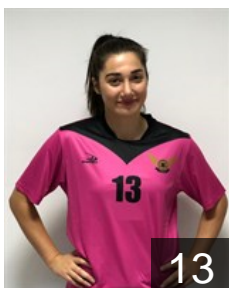

 **TUR**

Gökcimen Sabiha

Position: Left Back
Place of birth: Bursa
Date of birth: 24.07.1997
Height: 177 cm

 **TUR**

Gözüm Esra

Position: Right Wing
Place of birth: ANKARA
Date of birth: 13.10.2003
Height: 165 cm

 **TUR**

Güleçyüz Gülsüm

Position: Right Wing
Place of birth: Çorum
Date of birth: 16.11.1993
Height: 168 cm

EUROPEAN CUP - PLAYERS LIST

Women's European Cup - Challenge Cup 2019/20

 TUR Ankara Yenimahalle BSK

 TUR

Kalyoncuoglu Sevgi

Position: Left Back
Place of birth: Ankara
Date of birth: 02.09.1999
Height: 175 cm

 UKR

Kozaieva Hanna

Position: Centre Back
Place of birth: Kiev
Date of birth: 28.07.1994
Height: 175 cm

 TUR

Öztürk Bilgenur

Position: Right Back
Place of birth: SINOP
Date of birth: 16.06.1999
Height: 169 cm

 TUR

Tügel Gülcan

Position: Left Back
Place of birth: ANKARA
Date of birth: 10.07.2000
Height: 173 cm