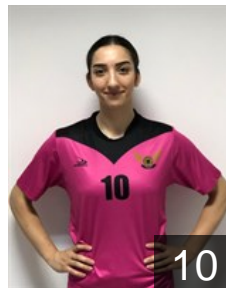

 **TUR**

Aydemir Ceylan

Position: Left Wing
Place of birth: Hamur
Date of birth: 15.08.1998
Height: 172 cm

 **TUR**

Bembeyaz Yagmur

Position: Goalkeeper
Place of birth: istanbul
Date of birth: 25.06.1999
Height: 185 cm

 **TUR**

Dikbas Ilayda

Position: Left Wing
Place of birth: ISTANBUL
Date of birth: 29.07.2000
Height: 168 cm

 **TUR**

Ertap Koyunoglu Esra

Position: Line Player
Place of birth: Eskisehir
Date of birth: 12.02.1993
Height: 181 cm

 **TUR**

Gökcimen Sabiha

Position: Left Back
Place of birth: Bursa
Date of birth: 24.07.1997
Height: 177 cm

 **TUR**

Gözüm Esra

Position: Right Wing
Place of birth: ANKARA
Date of birth: 13.10.2003
Height: 165 cm