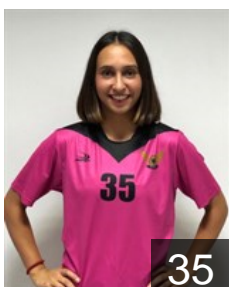

 TUR

Kalyoncuoglu Sevgi

Position: Left Back
Place of birth: Ankara
Date of birth: 02.09.1999
Height: 175 cm

 UKR

Kozaieva Hanna

Position: Centre Back
Place of birth: Kiev
Date of birth: 28.07.1994
Height: 175 cm

 TUR

Öztürk Bilgenur

Position: Right Back
Place of birth: SINOP
Date of birth: 16.06.1999
Height: 169 cm

 TUR

Tügel Gülcan

Position: Left Back
Place of birth: ANKARA
Date of birth: 10.07.2000
Height: 173 cm

 TUR

Uzun Elif Yaren

Position: Right Wing
Place of birth: Ankara
Date of birth: 28.05.1999
Height: 175 cm