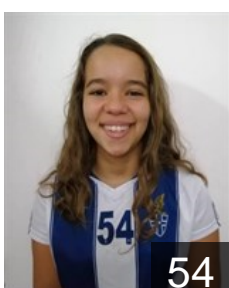

EUROPEAN CUP - PLAYERS LIST

Women's European Cup - Challenge Cup 2019/20

 POR CS Madeira

 POR
Abreu Andrade Vieira A.
Position: Line Player
Place of birth: Funchal
Date of birth: 16.03.1983
Height: 166 cm

 POR
Abreu Kourdoulos M.
Position: Left Wing
Place of birth: London
Date of birth: 18.04.1993
Height: 167 cm

 POR
Abreu Leça Rodrigues M.
Position: Left Back
Place of birth: Funchal
Date of birth: 26.11.1992
Height: 171 cm

 POR
Andrade Gouveia J.
Position: Line Player
Place of birth: Funchal
Date of birth: 04.11.1993
Height: 162 cm

 POR
Camacho Fortunato Maria
Position: Right Wing
Place of birth: Funchal
Date of birth: 04.03.2003
Height: 160 cm