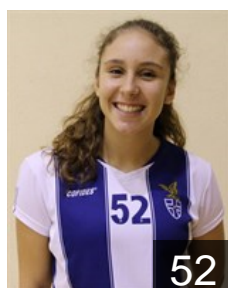

 POR
Moniz Ramos Sandra
Position: Left Back
Place of birth: Funchal
Date of birth: 11.08.2001
Height: 169 cm

 POR
Pereira Nobrega P.
Position: Left Back
Place of birth: Funchal
Date of birth: 07.10.2001
Height: 173 cm

 POR
Quintal de Freitas Odete
Position: Right Wing
Place of birth: Funchal
Date of birth: 20.04.1982
Height: 170 cm

 POR
Ribeiro Joana
Position: Right Back
Place of birth: Funchal
Date of birth: 30.01.1995
Height: 171 cm

 POR
Rosário Abreu Leonor Sofia
Position: Centre Back
Place of birth: Funchal
Date of birth: 25.07.1999
Height: 158 cm

 POR
Silva Nunes Nádia Catarina
Position: Goalkeeper
Place of birth: Funchal
Date of birth: 20.04.1996
Height: 166 cm

 POR
Silva Ramos Luna Isabela
Position: Line Player
Place of birth: Funchal
Date of birth: 11.06.2003
Height: 167 cm

 POR
Silveira Abreu Marta
Position: Line Player
Place of birth: Funchal
Date of birth: 25.04.2002
Height: 163 cm