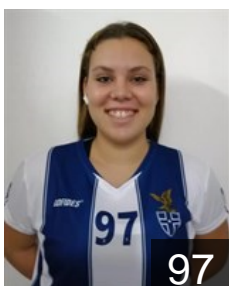

 POR
Moniz Ramos Sandra
Position: Left Back
Place of birth: Funchal
Date of birth: 11.08.2001
Height: 169 cm

 POR
Pereira Nobrega P.
Position: Left Back
Place of birth: Funchal
Date of birth: 07.10.2001
Height: 173 cm

 POR
Quintal de Freitas Odete
Position: Right Wing
Place of birth: Funchal
Date of birth: 20.04.1982
Height: 170 cm

 POR
Ribeiro Joana
Position: Right Back
Place of birth: Funchal
Date of birth: 30.01.1995
Height: 171 cm

 POR
Rosário Abreu Leonor Sofia
Position: Centre Back
Place of birth: Funchal
Date of birth: 25.07.1999
Height: 158 cm

 POR
Silva Nunes Nádia Catarina
Position: Goalkeeper
Place of birth: Funchal
Date of birth: 20.04.1996
Height: 166 cm

 POR
Silva Ramos Luna Isabela
Position: Line Player
Place of birth: Funchal
Date of birth: 11.06.2003
Height: 167 cm

 POR
Silveira Abreu Marta
Position: Line Player
Place of birth: Funchal
Date of birth: 25.04.2002
Height: 163 cm