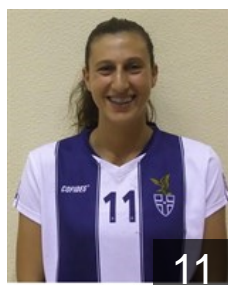

EUROPEAN CUP - PLAYERS LIST

Women's European Cup - Challenge Cup 2019/20

 POR CS Madeira

 POR
Abreu Andrade Vieira A.
Position: Line Player
Place of birth: Funchal
Date of birth: 16.03.1983
Height: 166 cm

 POR
Abreu Kourdoulos M.
Position: Left Wing
Place of birth: London
Date of birth: 18.04.1993
Height: 167 cm

 POR
Abreu Leça Rodrigues M.
Position: Left Back
Place of birth: Funchal
Date of birth: 26.11.1992
Height: 171 cm

 POR
Andrade Gouveia J.
Position: Line Player
Place of birth: Funchal
Date of birth: 04.11.1993
Height: 162 cm

 POR
Camacho Fortunato Maria
Position: Right Wing
Place of birth: Funchal
Date of birth: 04.03.2003
Height: 160 cm