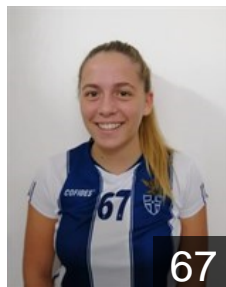

 POR
Silva Ramos Luna Isabela
Position: Line Player
Place of birth: Funchal
Date of birth: 11.06.2003
Height: 167 cm

 POR
Silveira Abreu Marta
Position: Line Player
Place of birth: Funchal
Date of birth: 25.04.2002
Height: 163 cm

 POR
Teixeira Araujo Marisa
Position: Right Wing
Place of birth: Funchal
Date of birth: 03.11.2001
Height: 167 cm

EUROPEAN CUP - PLAYERS LIST

Women's European Cup - Challenge Cup 2019/20

 POR CS Madeira

 POR

Teixeira Carmelo L.

Position: Left Wing

Place of birth: Funchal

Date of birth: 08.09.2003

Height: 161 cm

 POR

Velosa Goncalves Madalena

Position: Left Wing

Place of birth: Funchal

Date of birth: 25.09.2003

Height: 167 cm

 POR

Vieira Franco Ana Filipa

Position: Centre Back

Place of birth: Funchal

Date of birth: 04.08.1982