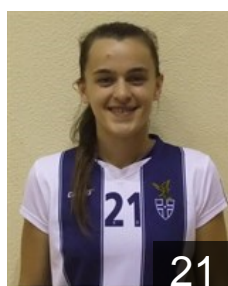

EUROPEAN CUP - PLAYERS LIST

Women's European Cup - Challenge Cup 2019/20

 POR CS Madeira

 POR
Abreu Andrade Vieira A.
Position: Line Player
Place of birth: Funchal
Date of birth: 16.03.1983
Height: 166 cm

 POR
Abreu Kourdoulos M.
Position: Left Wing
Place of birth: London
Date of birth: 18.04.1993
Height: 167 cm

 POR
Abreu Leça Rodrigues M.
Position: Left Back
Place of birth: Funchal
Date of birth: 26.11.1992
Height: 171 cm

 POR
Andrade Gouveia J.
Position: Line Player
Place of birth: Funchal
Date of birth: 04.11.1993
Height: 162 cm

 POR
Camacho Fortunato Maria
Position: Right Wing
Place of birth: Funchal
Date of birth: 04.03.2003
Height: 160 cm