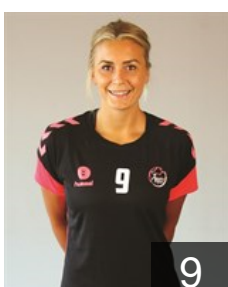

EUROPEAN CUP - PLAYERS LIST

2019/20 DELO WOMEN'S EHF Champions League

WOMEN'S

 FRA *Brest Bretagne Handball*

 FRA

Coatanea Pauline

Position: Right Wing
Place of birth: SAINT-RENAN
Date of birth: 06.07.1993
Height: 165 cm

 MLI

Fofana Namizata

Position: Right Wing
Place of birth: DALOA
Date of birth: 01.01.2000
Height: 170 cm

 FRA

Fontaine Carretero Laurie

Position: Goalkeeper
Place of birth: NIMES
Date of birth: 03.11.1995
Height: 179 cm

 FRA

Foppa Pauletta

Position: Line Player
Place of birth: AMILLY
Date of birth: 22.12.2000
Height: 179 cm

 FRA

Fraudin Berenice

Position: Left Back
Place of birth: CHERBOURG-
Date of birth: 08.04.2002
Height: 188 cm

 SLO

Gros Ana

Position: Right Back
Place of birth: Ljubljana
Date of birth: 21.01.1991
Height: 186 cm

 SWE

Guldén Isabelle

Position: Centre Back
Place of birth: Sävedalen
Date of birth: 29.06.1989
Height: 178 cm