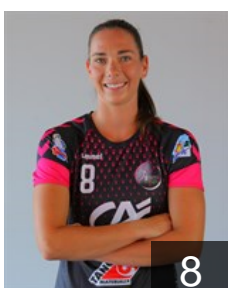

POL

Kobylinska Monika

Position: Right Back
Place of birth: Zary
Date of birth: 09.04.1995
Height: 177 cm