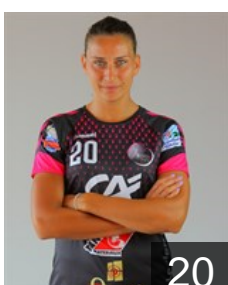

 CRO

Marinovic Petra

Position: Goalkeeper
Place of birth: SPLIT
Date of birth: 29.06.2001
Height: 178 cm

 FRA

Mauny Constance

Position: Left Wing
Place of birth: CHAMBRAY LES
Date of birth: 17.12.1998
Height: 172 cm

 GER

Minevskaja Evgenija

Position: Left Back
Place of birth: Minsk
Date of birth: 31.10.1992
Height: 183 cm

 FRA

Niakate Kalidiatou

Position: Left Back
Place of birth: Aubervilliers
Date of birth: 15.03.1995
Height: 177 cm

 SRB

Pop-Lazic Sladjana

Position: Line Player
Place of birth: Belgrade
Date of birth: 26.07.1988
Height: 178 cm

 FRA

Pouchart Sandra

Position: Goalkeeper
Place of birth: LANDIVISIAU
Date of birth: 29.11.1978
Height: 180 cm