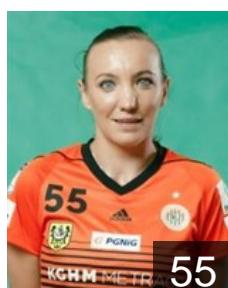

## Górna Adrianna

Position: Right Wing  
Place of birth: Kwidzyn  
Date of birth: 22.03.1996  
Height: 165 cm

 POL

## Grzyb Kinga

Position: Left Wing  
Place of birth: Elblag  
Date of birth: 12.01.1982  
Height: 168 cm

 POL

## Hartman Malwina

Position: Centre Back  
Place of birth: Kwidzyn  
Date of birth: 17.03.1997  
Height: 166 cm

 CZE

## Hurychová Markéta

Position: Right Back  
Place of birth: Neratovice  
Date of birth: 09.04.1997  
Height: 174 cm

 POL