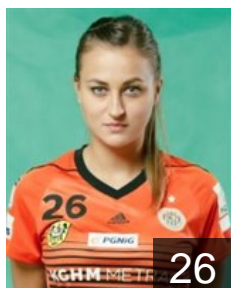

## Belmas Viktoria

Position: Left Back  
Place of birth: kherson  
Date of birth: 13.07.1993  
Height: 172 cm

 POL

## Buklarewicz Malgorzata

Position: Centre Back  
Place of birth: Jelenia Góra  
Date of birth: 18.05.1989  
Height: -

 POL

## Górna Adrianna

Position: Right Wing  
Place of birth: Kwidzyn  
Date of birth: 22.03.1996  
Height: 165 cm

 POL

## Milek Daria

Position: Left Back  
Place of birth: Lubin  
Date of birth: 07.08.2000  
Height: 174 cm

 SRB