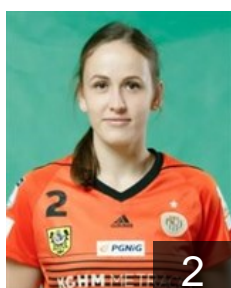

## Górna Adrianna

Position: Right Wing  
Place of birth: Kwidzyn  
Date of birth: 22.03.1996  
Height: 165 cm

 POL

## Grzyb Kinga

Position: Left Wing  
Place of birth: Elblag  
Date of birth: 12.01.1982  
Height: 168 cm

 POL

## Hartman Malwina

Position: Centre Back  
Place of birth: Kwidzyn  
Date of birth: 17.03.1997  
Height: 166 cm

 CZE

## Hurychová Markéta

Position: Right Back  
Place of birth: Neratovice  
Date of birth: 09.04.1997  
Height: 174 cm

 POL