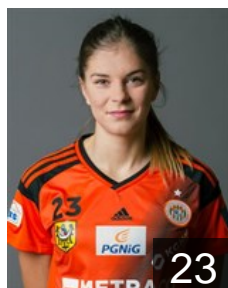

## Milek Daria

Position: Left Back  
Place of birth: Lubin  
Date of birth: 07.08.2000  
Height: 174 cm

 SRB

## Milojevic Jovana

Position: Line Player  
Place of birth: Sremska  
Date of birth: 24.07.1992  
Height: -

 POL

## Noga Patrycja

Position: Line Player  
Place of birth: Gdansk  
Date of birth: 13.04.1994  
Height: 176 cm

 POL