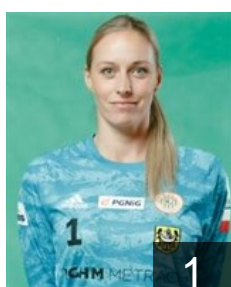

## Stanislawczyk Kinga

Position: Centre Back  
Place of birth: Lubin  
Date of birth: 29.02.2000  
Height: 175 cm

 POL

## Trawczynska Malgorzata

Position: Right Wing  
Place of birth: Slupsk  
Date of birth: 06.05.1997  
Height: 170 cm

 POL

## Wasiak Agata

Position: Line Player  
Place of birth: Zary  
Date of birth: 31.05.1993  
Height: 180 cm

 POL