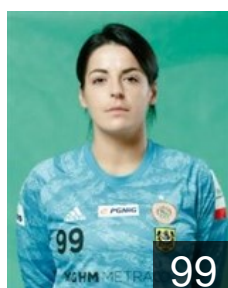

## Kocinska Wiktoria

Position: Left Wing  
Place of birth: Lubin  
Date of birth: 21.10.2000  
Height: 172 cm

 BRA

## Machado Matielli Patricia

Position: Centre Back  
Place of birth: Sao Paulo  
Date of birth: 11.11.1988  
Height: 168 cm

 POL

## Maczka Malgorzata

Position: Left Back  
Place of birth: Glogów  
Date of birth: 27.09.1992  
Height: 179 cm

 POL