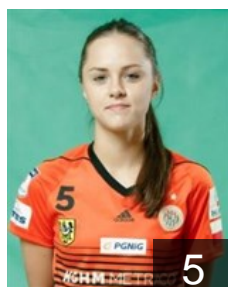

## Milek Daria

Position: Left Back  
Place of birth: Lubin  
Date of birth: 07.08.2000  
Height: 174 cm

 SRB

## Noga Patrycja

Position: Line Player  
Place of birth: Gdansk  
Date of birth: 13.04.1994  
Height: 176 cm

 POL

## Piechnik Paulina

Position: Left Back  
Place of birth: Warszawa  
Date of birth: 19.06.1992  
Height: 176 cm

 POL

## Pielesz Klaudia

Position: Left Back  
Place of birth: Jastrzebie Zdrój  
Date of birth: 25.10.1988  
Height: 191 cm

 POL