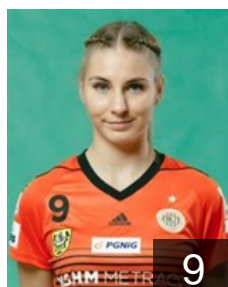

## Galinska Emilia

Position: Left Back  
Place of birth: LUKOW  
Date of birth: 26.12.1992  
Height: 175 cm

 POL

## Górna Adrianna

Position: Right Wing  
Place of birth: Kwidzyn  
Date of birth: 22.03.1996  
Height: 165 cm

 POL

## Grzyb Kinga

Position: Left Wing  
Place of birth: Elblag  
Date of birth: 12.01.1982  
Height: 168 cm

 POL

## Hartman Malwina

Position: Centre Back  
Place of birth: Kwidzyn  
Date of birth: 17.03.1997  
Height: 166 cm

 CZE