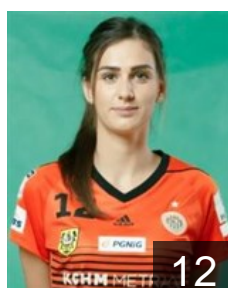

POL

Wasiak Agata

Position: Line Player
Place of birth: Zary
Date of birth: 31.05.1993
Height: 180 cm