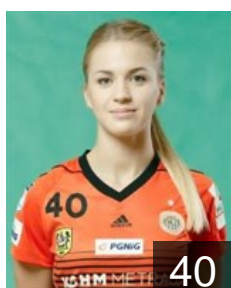

## Wasiak Agata

Position: Line Player  
Place of birth: Zary  
Date of birth: 31.05.1993  
Height: 180 cm

 POL

## Waz Monika

Position: Goalkeeper  
Place of birth: Zory  
Date of birth: 23.03.1985  
Height: 176 cm

 POL

## Wazna Zuzanna

Position: Line Player  
Place of birth: Stargard  
Date of birth: 22.03.1994  
Height: 184 cm

 POL