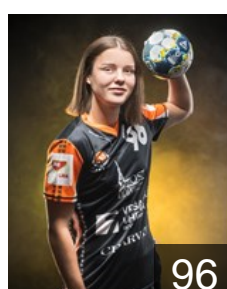

CZE
Mikulášková Veronika
Position: Centre Back
Place of birth: Olomouc
Date of birth: 16.10.2000
Height: 172 cm