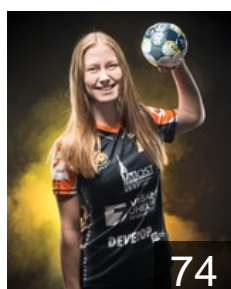

EUROPEAN CUP - PLAYERS LIST

Women's European Cup - EHF Cup 2019/20

 CZE DHK Banik Most

 SVK

Mikulcik Lucia

Position: Left Wing
Place of birth: Trnava
Date of birth: 22.06.1988
Height: 164 cm

 CZE

Müllnerová Dominika

Position: Goalkeeper
Place of birth: Usti nad Labem
Date of birth: 26.03.1992
Height: 170 cm

 CZE

Polakova Marie

Position: Right Back
Place of birth: Havlíčkovuv Brod
Date of birth: 29.07.2002
Height: 175 cm