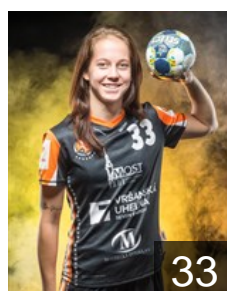

CZE
Eksteinová Tereza
Position: Right Back
Place of birth: Plzeň
Date of birth: 11.03.1999
Height: 168 cm