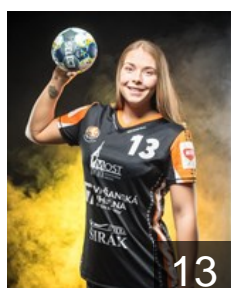

CZE
Dvorakova Veronika
Position: Centre Back
Place of birth: Cheb
Date of birth: 07.12.2000
Height: 169 cm

CZE
Eksteinová Tereza
Position: Right Back
Place of birth: Plzeň
Date of birth: 11.03.1999
Height: 168 cm

CZE
Hrbkova Barbora
Position: Line Player
Place of birth: Žirovnice
Date of birth: 12.04.2001
Height: 171 cm

SVK
Jagodic Melani
Position: Centre Back
Place of birth: Bratislava
Date of birth: 11.03.2001
Height: 168 cm