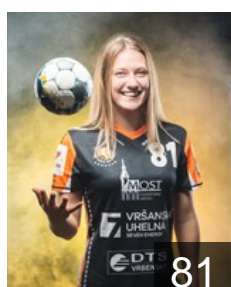

CZE
Hrbkova Barbora
Position: Line Player
Place of birth: Žirovnice
Date of birth: 12.04.2001
Height: 171 cm

SVK
Jagodic Melani
Position: Centre Back
Place of birth: Bratislava
Date of birth: 11.03.2001
Height: 168 cm

CZE
Jungová Linda
Position: Right Back
Place of birth: Most
Date of birth: 12.11.1998
Height: 169 cm

SVK
Kostelna Alica
Position: Left Back
Place of birth: Žilina
Date of birth: 25.04.1995
Height: 183 cm