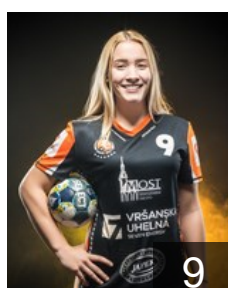

 CZE

Šířová Veronika

Position: Left Back
Place of birth: Litvínov
Date of birth: 21.03.2000
Height: 174 cm

 CZE

Srpova Adela

Position: Goalkeeper
Place of birth: Ústí nad Labem
Date of birth: 11.07.2002
Height: 168 cm

 CZE

Stríšková Adéla

Position: Left Wing
Place of birth: Most
Date of birth: 14.12.2000
Height: 158 cm

 CZE

Sustkova Jana

Position: Left Back
Place of birth: Kyjov
Date of birth: 10.01.1998
Height: 177 cm

 CZE