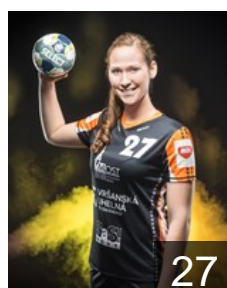

SVK
Kostelna Alica
Position: Left Back
Place of birth: Žilina
Date of birth: 25.04.1995
Height: 183 cm