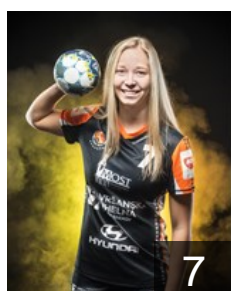

EUROPEAN CUP - PLAYERS LIST

Women's European Cup - EHF Cup 2019/20

CZE DHK Banik Most

CZE
Bezpalcová Eva
Position: Goalkeeper
Place of birth: České Budejovice
Date of birth: 29.04.1990
Height: 187 cm

CZE
Borovská Michaela
Position: Line Player
Place of birth: Písek
Date of birth: 04.02.1990
Height: 176 cm