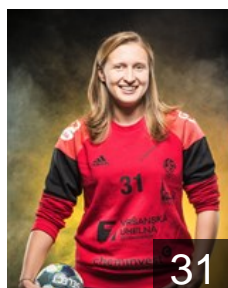

CZE
Manáková Petra
Position: Right Back
Place of birth: Roznov pod
Date of birth: 08.02.1989
Height: 174 cm

CZE
Mikulášková Veronika
Position: Centre Back
Place of birth: Olomouc
Date of birth: 16.10.2000
Height: 172 cm

EUROPEAN CUP - PLAYERS LIST

Women's European Cup - EHF Cup 2019/20

 CZE DHK Banik Most

 SVK

Mikulcik Lucia

Position: Left Wing
Place of birth: Trnava
Date of birth: 22.06.1988
Height: 164 cm

 CZE

Müllnerová Dominika

Position: Goalkeeper
Place of birth: Usti nad Labem
Date of birth: 26.03.1992
Height: 170 cm

 CZE

Polakova Marie

Position: Right Back
Place of birth: Havlíčkovuv Brod
Date of birth: 29.07.2002
Height: 175 cm