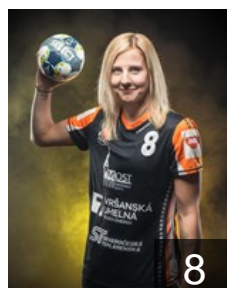

EUROPEAN CUP - PLAYERS LIST

Women's European Cup - EHF Cup 2019/20

CZE DHK Banik Most

CZE
Bezpalcová Eva
Position: Goalkeeper
Place of birth: České Budejovice
Date of birth: 29.04.1990
Height: 187 cm

CZE
Borovská Michaela
Position: Line Player
Place of birth: Písek
Date of birth: 04.02.1990
Height: 176 cm

CZE
Dvorakova Veronika
Position: Centre Back
Place of birth: Cheb
Date of birth: 07.12.2000
Height: 169 cm

CZE
Eksteinová Tereza
Position: Right Back
Place of birth: Plzeň
Date of birth: 11.03.1999
Height: 168 cm

CZE
Hrbkova Barbora
Position: Line Player
Place of birth: Žirovnice
Date of birth: 12.04.2001
Height: 171 cm

SVK
Jagodic Melani
Position: Centre Back
Place of birth: Bratislava
Date of birth: 11.03.2001
Height: 168 cm