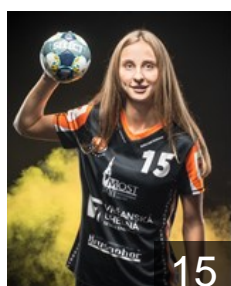

Position: Goalkeeper
Place of birth: Usti nad Labem
Date of birth: 26.03.1992
Height: 170 cm

 CZE

Polakova Marie

Position: Right Back
Place of birth: Havlíčkovuv Brod
Date of birth: 29.07.2002
Height: 175 cm

 CZE

Šířová Veronika

Position: Left Back
Place of birth: Litvínov
Date of birth: 21.03.2000
Height: 174 cm

 CZE

Srpova Adela

Position: Goalkeeper
Place of birth: Ústí nad Labem
Date of birth: 11.07.2002
Height: 168 cm

 CZE

Stríšková Adéla

Position: Left Wing
Place of birth: Most
Date of birth: 14.12.2000
Height: 158 cm

 CZE

Sustkova Jana

Position: Left Back
Place of birth: Kyjov
Date of birth: 10.01.1998
Height: 177 cm

 CZE

Zachova Dominika

Position: Right Wing
Place of birth: Plzen
Date of birth: 04.06.1996
Height: 175 cm

 CZE

Zemanova Marketa

Position: Centre Back
Place of birth: Jinrichuv Hradec
Date of birth: 09.07.2002
Height: 158 cm