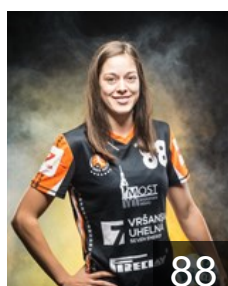

 CZE

Šířová Veronika

Position: Left Back
Place of birth: Litvínov
Date of birth: 21.03.2000
Height: 174 cm

 CZE

Srpova Adela

Position: Goalkeeper
Place of birth: Ústí nad Labem
Date of birth: 11.07.2002
Height: 168 cm

 CZE

Stríšková Adéla

Position: Left Wing
Place of birth: Most
Date of birth: 14.12.2000
Height: 158 cm

 CZE

Sustkova Jana

Position: Left Back
Place of birth: Kyjov
Date of birth: 10.01.1998
Height: 177 cm

 CZE

Zachova Dominika

Position: Right Wing
Place of birth: Plzen
Date of birth: 04.06.1996
Height: 175 cm

 CZE

Zemanova Marketa

Position: Centre Back
Place of birth: Jinrichuv Hradec
Date of birth: 09.07.2002
Height: 158 cm