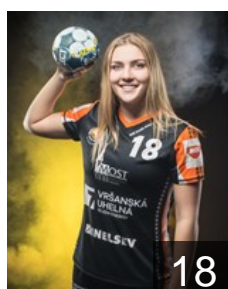

CZE
Manáková Petra
Position: Right Back
Place of birth: Roznov pod
Date of birth: 08.02.1989
Height: 174 cm

CZE
Mikulášková Veronika
Position: Centre Back
Place of birth: Olomouc
Date of birth: 16.10.2000
Height: 172 cm

EUROPEAN CUP - PLAYERS LIST

Women's European Cup - EHF Cup 2019/20

 CZE DHK Banik Most

 SVK

Mikulcik Lucia

Position: Left Wing
Place of birth: Trnava
Date of birth: 22.06.1988
Height: 164 cm

 CZE

Müllnerová Dominika

Position: Goalkeeper
Place of birth: Usti nad Labem
Date of birth: 26.03.1992
Height: 170 cm

 CZE

Polakova Marie

Position: Right Back
Place of birth: Havlíčkovuv Brod
Date of birth: 29.07.2002
Height: 175 cm