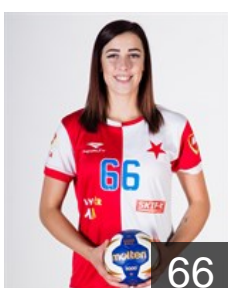

## Brozova Kristyna

Position: Back  
Place of birth: Turnov  
Date of birth: 06.12.2000  
Height: 167 cm

CZE

## Chlupová Jana

Position: Left Wing  
Place of birth: Praha  
Date of birth: 23.06.1996  
Height: 168 cm

CZE

## Frankova Julie

Position: Centre Back  
Place of birth: Plzen  
Date of birth: 04.10.2000  
Height: 179 cm

CZE

## Frycakova Vendula

Position: Left Wing  
Place of birth: Olomouc  
Date of birth: 31.05.1996  
Height: 170 cm

CZE