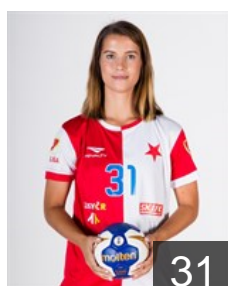

## Brozova Kristyna

Position: Back  
Place of birth: Turnov  
Date of birth: 06.12.2000  
Height: 167 cm

CZE

## Chlupová Jana

Position: Left Wing  
Place of birth: Praha  
Date of birth: 23.06.1996  
Height: 168 cm

CZE

## Frankova Julie

Position: Centre Back  
Place of birth: Plzen  
Date of birth: 04.10.2000  
Height: 179 cm

CZE

## Frycakova Vendula

Position: Left Wing  
Place of birth: Olomouc  
Date of birth: 31.05.1996  
Height: 170 cm

CZE