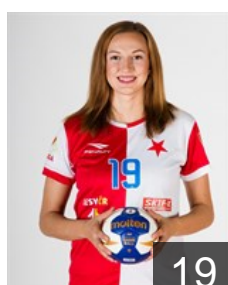

## Libalova Lucie

Position: Line Player  
Place of birth: Praha  
Date of birth: 24.01.1996  
Height: 170 cm

CZE

## Míšová Adriana

Position: Right Wing  
Place of birth: Olomouc  
Date of birth: 25.11.1996  
Height: 180 cm

CZE

## Novotna Adela

Position: Right Wing  
Place of birth: Praha  
Date of birth: 14.08.1998  
Height: 177 cm

CZE

## Pokorna Tereza

Position: Left Back  
Place of birth: Praha  
Date of birth: 28.05.1994  
Height: 180 cm

HUN