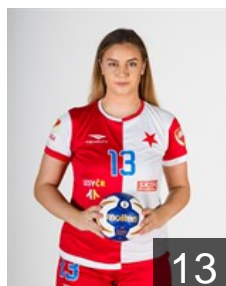

## Slejtrova Marketa

Position: Goalkeeper  
Place of birth: Usti nad Labem  
Date of birth: 18.03.1999  
Height: 172 cm

 CZE

## Svobodová Magdalena

Position: Left Back  
Place of birth: Pisek  
Date of birth: 09.11.1997  
Height: 180 cm

 CZE

## Svobodova Natalie

Position: Left Back  
Place of birth: Ivancice  
Date of birth: 21.08.2001  
Height: 65 cm

 CZE

## Vecerová Barbora

Position: Line Player  
Place of birth: Mesice u Prahy  
Date of birth: 14.04.1998  
Height: 179 cm

 CZE