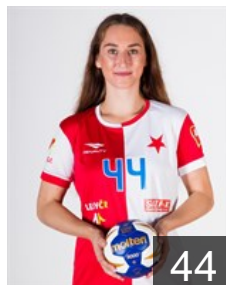

## Rezacova Karin

Position: Goalkeeper  
Place of birth: Praha  
Date of birth: 25.10.2001  
Height: -

## Slejtrova Marketa

Position: Goalkeeper  
Place of birth: Usti nad Labem  
Date of birth: 18.03.1999  
Height: 172 cm

 CZE