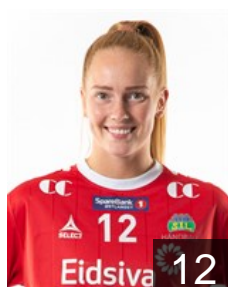

## Fjeld Madelen

Position: Back  
Place of birth: Hamar  
Date of birth: 22.05.2001  
Height: 158 cm

 NOR

## Folkvord Ellen Marie

Position: Line Player  
Place of birth: Tonsberg  
Date of birth: 18.05.1990  
Height: 168 cm

 SWE

## Fredriksson Moa Amanda

Position: Back  
Place of birth: Gothenburg  
Date of birth: 17.12.1991  
Height: 173 cm

 NOR