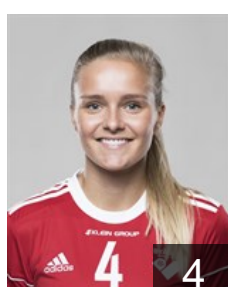

 NOR

**Holstad Astrid**

Position: Right Wing  
Place of birth: Trondheim  
Date of birth: 21.08.1994  
Height: 175 cm

 NOR

**Huse Anna**

Position: Left Wing  
Place of birth: oslo  
Date of birth: 27.08.1998  
Height: 163 cm

 NOR

**Jacobsen Julie Boee**

Position: Centre Back  
Place of birth: Lørenskog  
Date of birth: 23.06.1998  
Height: 166 cm

 NOR

**Jakobsen Caroline Aar**

Position: Line Player  
Place of birth: Trondheim  
Date of birth: 27.12.1994  
Height: 170 cm

 NOR

**Kallestad Anna Bjoerke**

Position: Right Back  
Place of birth: Kongsberg  
Date of birth: 23.05.1996  
Height: 179 cm

 NOR

**Kjellberg-Line Helle**

Position: Goalkeeper  
Place of birth: Oslo  
Date of birth: 09.02.2000  
Height: 176 cm

 NED

**Lipman Annick**

Position: Goalkeeper  
Place of birth: Zwolle  
Date of birth: 13.03.1989  
Height: 178 cm