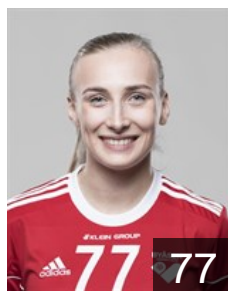

## Riseth Sofie

Position: Left Wing  
Place of birth: Oslo  
Date of birth: 25.02.2000  
Height: 169 cm

 SWE

## Södrén Jenny

Position: Line Player  
Place of birth: Norrtälje  
Date of birth: 23.08.1994  
Height: 181 cm

 POL

## Swierzewska Patrycja

Position: Left Back  
Place of birth: Warszawa  
Date of birth: 05.03.1996  
Height: 176 cm

 CRO