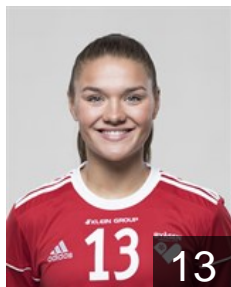

EUROPEAN CUP - PLAYERS LIST

Women's European Cup - EHF Cup 2019/20

NOR *Byåsen Håndball Elite*

NOR

Magnussen Maja

Position: Right Wing
Place of birth: Trondheim
Date of birth: 30.06.1997
Height: 165 cm