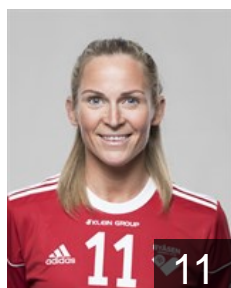

# EUROPEAN CUP - PLAYERS LIST

Women's European Cup - EHF Cup 2019/20

 NOR *Byåsen Håndball Elite*

 NOR

**Alstad Ida**

Position: Left Back  
Place of birth: Trondheim  
Date of birth: 13.06.1985  
Height: 172 cm

 NOR

**Eiriksson Kristin Loraas**

Position: Left Back  
Place of birth: Trondheim  
Date of birth: 26.01.2001  
Height: 185 cm

 NOR

**Hansen M.**

Position: Right Back  
Place of birth: Trondheim  
Date of birth: 04.10.2000  
Height: 180 cm

 NOR

**Hjulstad Ane Bagoien**

Position: Centre Back  
Place of birth: Trondheim  
Date of birth: 09.07.2000  
Height: 184 cm

 NOR

**Holck Mathilde**

Position: Line Player  
Place of birth: Trondheim  
Date of birth: 07.02.1997  
Height: 169 cm