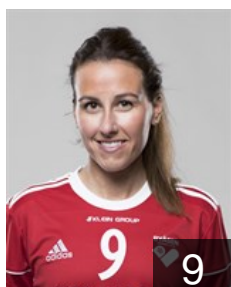

## Riseth Sofie

Position: Left Wing  
Place of birth: Oslo  
Date of birth: 25.02.2000  
Height: 169 cm

 SWE

## Södrén Jenny

Position: Line Player  
Place of birth: Norrtälje  
Date of birth: 23.08.1994  
Height: 181 cm

 POL

## Swierzewska Patrycja

Position: Left Back  
Place of birth: Warszawa  
Date of birth: 05.03.1996  
Height: 176 cm

 CRO