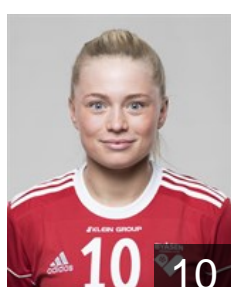

 NOR

**Eiriksson Kristin Loraas**

Position: Left Back  
Place of birth: Trondheim  
Date of birth: 26.01.2001  
Height: 185 cm

 NOR

**Hansen M.**

Position: Right Back  
Place of birth: Trondheim  
Date of birth: 04.10.2000  
Height: 180 cm

 NOR

**Hjulstad Ane Bagoien**

Position: Centre Back  
Place of birth: Trondheim  
Date of birth: 09.07.2000  
Height: 184 cm

 NOR

**Holck Mathilde**

Position: Line Player  
Place of birth: Trondheim  
Date of birth: 07.02.1997  
Height: 169 cm

 NOR

**Holstad Astrid**

Position: Right Wing  
Place of birth: Trondheim  
Date of birth: 21.08.1994  
Height: 175 cm

 NOR

**Huse Anna**

Position: Left Wing  
Place of birth: oslo  
Date of birth: 27.08.1998  
Height: 163 cm

 NOR

**Jacobsen Julie Boee**

Position: Centre Back  
Place of birth: Lørenskog  
Date of birth: 23.06.1998  
Height: 166 cm

 NOR

**Jakobsen Caroline Aar**

Position: Line Player  
Place of birth: Trondheim  
Date of birth: 27.12.1994  
Height: 170 cm