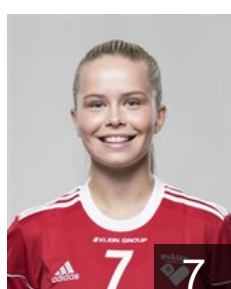

 NOR

**Eiriksson Kristin Loraas**

Position: Left Back  
Place of birth: Trondheim  
Date of birth: 26.01.2001  
Height: 185 cm

 NOR

**Hansen M.**

Position: Right Back  
Place of birth: Trondheim  
Date of birth: 04.10.2000  
Height: 180 cm

 NOR

**Hjulstad Ane Bagoien**

Position: Centre Back  
Place of birth: Trondheim  
Date of birth: 09.07.2000  
Height: 184 cm

 NOR

**Holck Mathilde**

Position: Line Player  
Place of birth: Trondheim  
Date of birth: 07.02.1997  
Height: 169 cm

 NOR

**Holstad Astrid**

Position: Right Wing  
Place of birth: Trondheim  
Date of birth: 21.08.1994  
Height: 175 cm

 NOR

**Huse Anna**

Position: Left Wing  
Place of birth: oslo  
Date of birth: 27.08.1998  
Height: 163 cm

 NOR

**Jacobsen Julie Boee**

Position: Centre Back  
Place of birth: Lørenskog  
Date of birth: 23.06.1998  
Height: 166 cm

 NOR

**Jakobsen Caroline Aar**

Position: Line Player  
Place of birth: Trondheim  
Date of birth: 27.12.1994  
Height: 170 cm