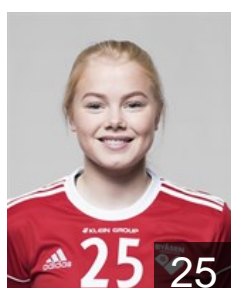

# EUROPEAN CUP - PLAYERS LIST

Women's European Cup - EHF Cup 2019/20

 NOR *Byåsen Håndball Elite*

 NOR

**Alstad Ida**

Position: Left Back  
Place of birth: Trondheim  
Date of birth: 13.06.1985  
Height: 172 cm

 NOR

**Eiriksson Kristin Loraas**

Position: Left Back  
Place of birth: Trondheim  
Date of birth: 26.01.2001  
Height: 185 cm

 NOR

**Hansen M.**

Position: Right Back  
Place of birth: Trondheim  
Date of birth: 04.10.2000  
Height: 180 cm

 NOR

**Hjulstad Ane Bagoien**

Position: Centre Back  
Place of birth: Trondheim  
Date of birth: 09.07.2000  
Height: 184 cm

 NOR

**Holck Mathilde**

Position: Line Player  
Place of birth: Trondheim  
Date of birth: 07.02.1997  
Height: 169 cm

 NOR

**Holstad Astrid**

Position: Right Wing  
Place of birth: Trondheim  
Date of birth: 21.08.1994  
Height: 175 cm

 NOR

**Huse Anna**

Position: Left Wing  
Place of birth: oslo  
Date of birth: 27.08.1998  
Height: 163 cm