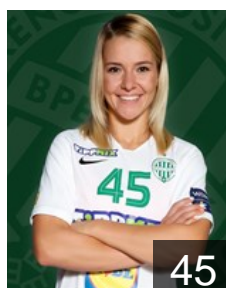

Debreczeni-Klivinyi Kinga

Position: Back
Place of birth: Budapest
Date of birth: 31.03.1992
Height: 175 cm

HUN

Gyorfi Dóra

Position: Left Back
Place of birth: Debrecen
Date of birth: 23.09.2001
Height: -

HUN

Hadfi Gréta

Position: Goalkeeper
Place of birth: Salgótarján
Date of birth: 28.09.2001
Height: 174 cm

HUN

Hafra Luca

Position: Left Wing
Place of birth: Budapest
Date of birth: 27.02.2001
Height: -

HUN

Háfra Noémi

Position: Back
Place of birth: Cegléd
Date of birth: 05.10.1998
Height: 180 cm

HUN

Hornyák Dóra

Position: Right Back
Place of birth: Debrecen
Date of birth: 24.01.1992
Height: 176 cm

HUN

Klujber Katrin Gitta