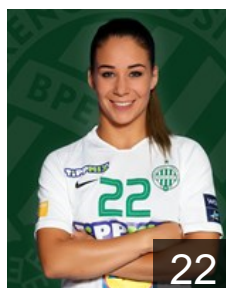

Position: Back
Place of birth: Cegléd
Date of birth: 05.10.1998
Height: 180 cm

HUN

Hornyák Dóra

Position: Right Back
Place of birth: Debrecen
Date of birth: 24.01.1992
Height: 176 cm

HUN

Klujber Katrin Gitta

Position: Right Back
Place of birth: Dunaújváros
Date of birth: 21.04.1999
Height: 170 cm

EUROPEAN CUP - PLAYERS LIST

2019/20 DELO WOMEN'S EHF Champions League

WOMEN'S

 HUN *FTC-Rail Cargo Hungaria*

 HUN

Kovacsics Anikó

Position: Centre Back
Place of birth: Nagyatád
Date of birth: 29.08.1991
Height: 170 cm

 HUN

Lukács Viktória

Position: Right Wing
Place of birth: Budapest
Date of birth: 31.10.1995
Height: 165 cm

 HUN

Márton Gréta