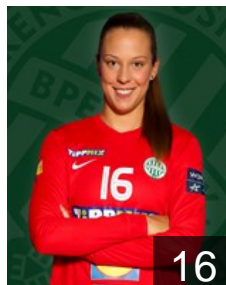

EUROPEAN CUP - PLAYERS LIST

2019/20 DELO WOMEN'S EHF Champions League

WOMEN'S

HUN FTC-Rail Cargo Hungaria

HUN

Bánfai Kíra

Position: Right Wing
Place of birth: Pécs
Date of birth: 28.01.2000
Height: 176 cm

HUN

Bíró Blanka

Position: Goalkeeper
Place of birth: Vac
Date of birth: 22.09.1994
Height: 185 cm

NOR

Christensen Emilie

Position: Centre Back
Place of birth: Oslo
Date of birth: 13.04.1993
Height: 176 cm

HUN

Csatlos Csenge

Position: Goalkeeper
Place of birth: Budapest
Date of birth: 01.10.2002
Height: 177 cm

HUN

Csiszar-Szekeres Klára

Position: Left Back
Place of birth: Békéscsaba
Date of birth: 01.12.1987
Height: 186 cm

HUN

Debreczeni-Klivinyi Kinga

Position: Back
Place of birth: Budapest
Date of birth: 31.03.1992
Height: 175 cm

HUN

Gyorfi Dóra

Position: Left Back
Place of birth: Debrecen
Date of birth: 23.09.2001
Height: -

HUN