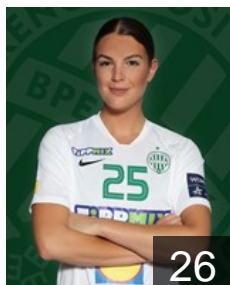

EUROPEAN CUP - PLAYERS LIST

2019/20 DELO WOMEN'S EHF Champions League

WOMEN'S

HUN *FTC-Rail Cargo Hungaria*

Left Club

MNE

Malovic Djurdjina

Position: Right Back

Place of birth: Niksic

Date of birth: 05.05.1996

Height: 182 cm

Left Club on 26.06.2020