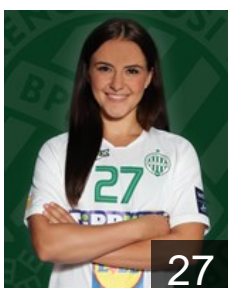

Position: Goalkeeper
Place of birth: Budapest
Date of birth: 01.10.2002
Height: 177 cm

HUN

Csiszar-Szekeres Klára

Position: Left Back
Place of birth: Békéscsaba
Date of birth: 01.12.1987
Height: 186 cm

HUN

Debreczeni-Klivinyi Kinga

Position: Back
Place of birth: Budapest
Date of birth: 31.03.1992
Height: 175 cm

HUN

Gyorfi Dóra

Position: Left Back
Place of birth: Debrecen
Date of birth: 23.09.2001
Height: -

HUN

Hadfi Gréta

Position: Goalkeeper
Place of birth: Salgótarján
Date of birth: 28.09.2001
Height: 174 cm

HUN

Hafra Luca

Position: Left Wing
Place of birth: Budapest
Date of birth: 27.02.2001
Height: -

HUN

Háfra Noémi