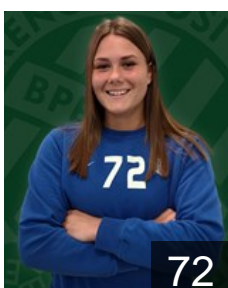

HUN

Zsigmond Panna

Position: Goalkeeper
Place of birth:
Date of birth: 10.09.2002
Height: -