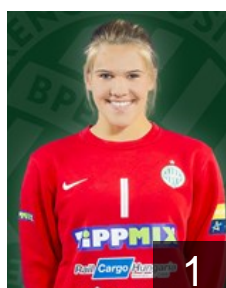

Position: Goalkeeper
Place of birth: Budapest
Date of birth: 01.10.2002
Height: 177 cm

HUN

Csiszar-Szekeres Klára

Position: Left Back
Place of birth: Békéscsaba
Date of birth: 01.12.1987
Height: 186 cm

HUN

Debreczeni-Klivinyi Kinga

Position: Back
Place of birth: Budapest
Date of birth: 31.03.1992
Height: 175 cm

HUN

Gyorfi Dóra

Position: Left Back
Place of birth: Debrecen
Date of birth: 23.09.2001
Height: -

HUN

Hadfi Gréta

Position: Goalkeeper
Place of birth: Salgótarján
Date of birth: 28.09.2001
Height: 174 cm

HUN

Hafra Luca

Position: Left Wing
Place of birth: Budapest
Date of birth: 27.02.2001
Height: -

HUN

Háfra Noémi