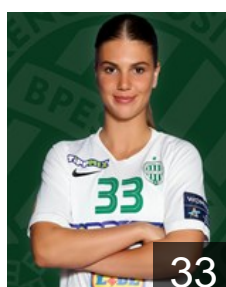

 HUN

Schatzl Nadine

Position: Left Back
Place of birth: München
Date of birth: 19.11.1993
Height: 173 cm

 NED

Snelder Danick Albertine

Position: Line Player
Place of birth: Pijnacker
Date of birth: 22.05.1990
Height: 178 cm

 HUN

Szemerey Zsófia

Position: Goalkeeper
Place of birth: Kazincbarcika
Date of birth: 02.06.1994
Height: 180 cm

 HUN

Szucsanszki Zita

Position: Centre Back
Place of birth: Budapest
Date of birth: 22.05.1987
Height: 172 cm