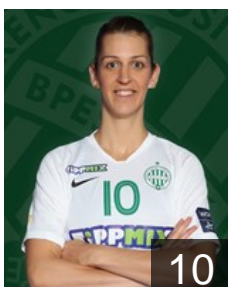

EUROPEAN CUP - PLAYERS LIST

2019/20 DELO WOMEN'S EHF Champions League

WOMEN'S

HUN FTC-Rail Cargo Hungaria

HUN

Bánfai Kíra

Position: Right Wing
Place of birth: Pécs
Date of birth: 28.01.2000
Height: 176 cm

HUN

Bíró Blanka

Position: Goalkeeper
Place of birth: Vac
Date of birth: 22.09.1994
Height: 185 cm

NOR

Christensen Emilie

Position: Centre Back
Place of birth: Oslo
Date of birth: 13.04.1993
Height: 176 cm

HUN

Csatlos Csenge

Position: Goalkeeper
Place of birth: Budapest
Date of birth: 01.10.2002
Height: 177 cm

HUN

Csiszar-Szekeres Klára

Position: Left Back
Place of birth: Békéscsaba
Date of birth: 01.12.1987
Height: 186 cm

HUN

Debreczeni-Klivinyi Kinga

Position: Back
Place of birth: Budapest
Date of birth: 31.03.1992
Height: 175 cm

HUN

Gyorfi Dóra

Position: Left Back
Place of birth: Debrecen
Date of birth: 23.09.2001
Height: -

HUN