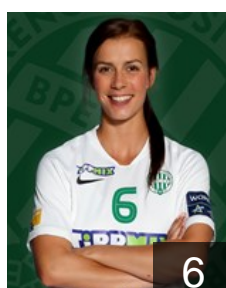

Position: Centre Back
Place of birth: Nagyatád
Date of birth: 29.08.1991
Height: 170 cm

 HUN

Lukács Viktória

Position: Right Wing
Place of birth: Budapest
Date of birth: 31.10.1995
Height: 165 cm

 HUN

Márton Gréta

Position: Left Wing
Place of birth: Mohács
Date of birth: 03.10.1999
Height: -

 HUN

Mészáros Rea Réka

Position: Line Player
Place of birth: Vac
Date of birth: 14.04.1994
Height: 172 cm

 HUN

Pásztor Noémi

Position: Line Player
Place of birth: Szombathely
Date of birth: 02.04.1999
Height: 180 cm

 HUN

Schatzl Nadine

Position: Left Back
Place of birth: München
Date of birth: 19.11.1993
Height: 173 cm

 NED

Snelder Danick Albertine

Position: Line Player
Place of birth: Pijnacker
Date of birth: 22.05.1990
Height: 178 cm

 HUN

Szemerey Zsófia

Position: Goalkeeper
Place of birth: Kazincbarcika
Date of birth: 02.06.1994
Height: 180 cm

 HUN

Szucsanszki Zita

Position: Centre Back
Place of birth: Budapest
Date of birth: 22.05.1987
Height: 172 cm