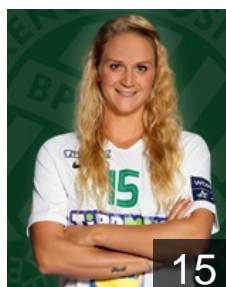

EUROPEAN CUP - PLAYERS LIST

2019/20 DELO WOMEN'S EHF Champions League

WOMEN'S

HUN FTC-Rail Cargo Hungaria

HUN

Bánfai Kíra

Position: Right Wing
Place of birth: Pécs
Date of birth: 28.01.2000
Height: 176 cm

HUN

Bíró Blanka

Position: Goalkeeper
Place of birth: Vac
Date of birth: 22.09.1994
Height: 185 cm

NOR

Christensen Emilie

Position: Centre Back
Place of birth: Oslo
Date of birth: 13.04.1993
Height: 176 cm

HUN

Csatlos Csenge

Position: Goalkeeper
Place of birth: Budapest
Date of birth: 01.10.2002
Height: 177 cm

HUN

Csiszar-Szekeres Klára

Position: Left Back
Place of birth: Békéscsaba
Date of birth: 01.12.1987
Height: 186 cm

HUN

Debreczeni-Klivinyi Kinga

Position: Back
Place of birth: Budapest
Date of birth: 31.03.1992
Height: 175 cm

HUN

Gyorfi Dóra

Position: Left Back
Place of birth: Debrecen
Date of birth: 23.09.2001
Height: -

HUN