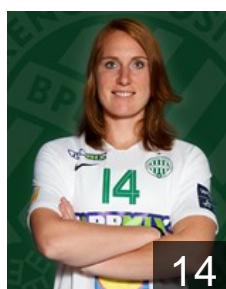

HUN

Mészáros Rea Réka

Position: Line Player
Place of birth: Vac
Date of birth: 14.04.1994
Height: 172 cm