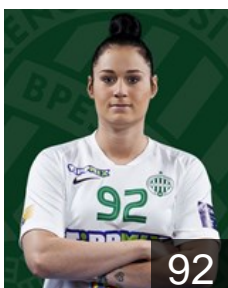

Debreczeni-Klivinyi Kinga

Position: Back
Place of birth: Budapest
Date of birth: 31.03.1992
Height: 175 cm

HUN

Gyorfi Dóra

Position: Left Back
Place of birth: Debrecen
Date of birth: 23.09.2001
Height: -

HUN

Hadfi Gréta

Position: Goalkeeper
Place of birth: Salgótarján
Date of birth: 28.09.2001
Height: 174 cm

HUN

Hafra Luca

Position: Left Wing
Place of birth: Budapest
Date of birth: 27.02.2001
Height: -

HUN

Háfra Noémi

Position: Back
Place of birth: Cegléd
Date of birth: 05.10.1998
Height: 180 cm

HUN

Hornyák Dóra

Position: Right Back
Place of birth: Debrecen
Date of birth: 24.01.1992
Height: 176 cm

HUN

Klujber Katrin Gitta