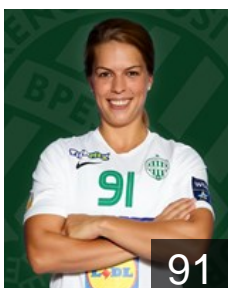

Position: Back
Place of birth: Cegléd
Date of birth: 05.10.1998
Height: 180 cm

HUN

Hornyák Dóra

Position: Right Back
Place of birth: Debrecen
Date of birth: 24.01.1992
Height: 176 cm

HUN

Klujber Katrin Gitta

Position: Right Back
Place of birth: Dunaújváros
Date of birth: 21.04.1999
Height: 170 cm

EUROPEAN CUP - PLAYERS LIST

2019/20 DELO WOMEN'S EHF Champions League

WOMEN'S

 HUN *FTC-Rail Cargo Hungaria*

 HUN

Kovacsics Anikó

Position: Centre Back
Place of birth: Nagyatád
Date of birth: 29.08.1991
Height: 170 cm

 HUN

Lukács Viktória

Position: Right Wing
Place of birth: Budapest
Date of birth: 31.10.1995
Height: 165 cm

 HUN

Márton Gréta