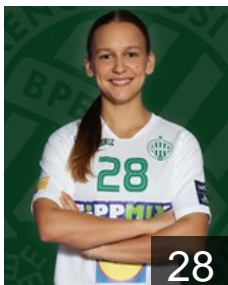

EUROPEAN CUP - PLAYERS LIST

2019/20 DELO WOMEN'S EHF Champions League

WOMEN'S

HUN FTC-Rail Cargo Hungaria

HUN

Bánfai Kíra

Position: Right Wing
Place of birth: Pécs
Date of birth: 28.01.2000
Height: 176 cm

HUN

Bíró Blanka

Position: Goalkeeper
Place of birth: Vac
Date of birth: 22.09.1994
Height: 185 cm

NOR

Christensen Emilie

Position: Centre Back
Place of birth: Oslo
Date of birth: 13.04.1993
Height: 176 cm

HUN

Csatlos Csenge

Debreczeni-Klivinyi Kinga

Position: Back
Place of birth: Budapest
Date of birth: 31.03.1992
Height: 175 cm

HUN

Gyorfi Dóra

Position: Left Back
Place of birth: Debrecen
Date of birth: 23.09.2001
Height: -

HUN