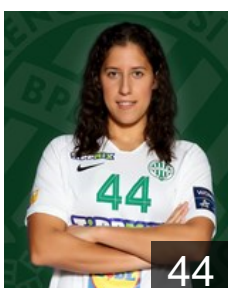

Bíró Blanka

Position: Goalkeeper
Place of birth: Vac
Date of birth: 22.09.1994
Height: 185 cm

NOR

Christensen Emilie

Position: Centre Back
Place of birth: Oslo
Date of birth: 13.04.1993
Height: 176 cm

HUN

Csatlos Csenge

Position: Goalkeeper
Place of birth: Budapest
Date of birth: 01.10.2002
Height: 177 cm

HUN

Csiszar-Szekeres Klára

Position: Left Back
Place of birth: Békéscsaba
Date of birth: 01.12.1987
Height: 186 cm

HUN

Debreczeni-Klivinyi Kinga

Position: Back
Place of birth: Budapest
Date of birth: 31.03.1992
Height: 175 cm

HUN

Gyorfi Dóra

Position: Left Back
Place of birth: Debrecen
Date of birth: 23.09.2001
Height: -

HUN