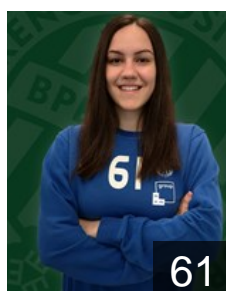

EUROPEAN CUP - PLAYERS LIST

2019/20 DELO WOMEN'S EHF Champions League

WOMEN'S

HUN FTC-Rail Cargo Hungaria

HUN

Bánfai Kíra

Position: Right Wing
Place of birth: Pécs
Date of birth: 28.01.2000
Height: 176 cm

HUN

Bíró Blanka

Position: Goalkeeper
Place of birth: Vac
Date of birth: 22.09.1994
Height: 185 cm

NOR

Christensen Emilie

Position: Centre Back
Place of birth: Oslo
Date of birth: 13.04.1993
Height: 176 cm

HUN

Csatlos Csenge

Position: Goalkeeper
Place of birth: Budapest
Date of birth: 01.10.2002
Height: 177 cm

HUN

Csiszar-Szekeres Klára

Position: Left Back
Place of birth: Békéscsaba
Date of birth: 01.12.1987
Height: 186 cm

HUN

Debreczeni-Klivinyi Kinga

Position: Back
Place of birth: Budapest
Date of birth: 31.03.1992
Height: 175 cm

HUN

Gyorfi Dóra

Position: Left Back
Place of birth: Debrecen
Date of birth: 23.09.2001
Height: -

HUN