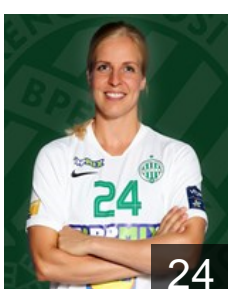

Position: Centre Back
Place of birth: Nagyatád
Date of birth: 29.08.1991
Height: 170 cm

 HUN

Lukács Viktória

Position: Right Wing
Place of birth: Budapest
Date of birth: 31.10.1995
Height: 165 cm

 HUN

Márton Gréta

Position: Left Wing
Place of birth: Mohács
Date of birth: 03.10.1999
Height: -

 HUN

Mészáros Rea Réka

Position: Line Player
Place of birth: Vac
Date of birth: 14.04.1994
Height: 172 cm

 HUN

Pásztor Noémi

Position: Line Player
Place of birth: Szombathely
Date of birth: 02.04.1999
Height: 180 cm

 HUN

Schatzl Nadine

Position: Left Back
Place of birth: München
Date of birth: 19.11.1993
Height: 173 cm

 NED

Snelder Danick Albertine

Position: Line Player
Place of birth: Pijnacker
Date of birth: 22.05.1990
Height: 178 cm