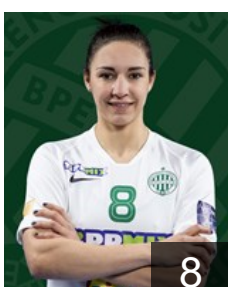

 HUN

Schatzl Nadine

Position: Left Back
Place of birth: München
Date of birth: 19.11.1993
Height: 173 cm

 NED

Snelder Danick Albertine

Position: Line Player
Place of birth: Pijnacker
Date of birth: 22.05.1990
Height: 178 cm

 HUN

Szemerey Zsófia

Position: Goalkeeper
Place of birth: Kazincbarcika
Date of birth: 02.06.1994
Height: 180 cm

 HUN

Szucsanszki Zita

Position: Centre Back
Place of birth: Budapest
Date of birth: 22.05.1987
Height: 172 cm