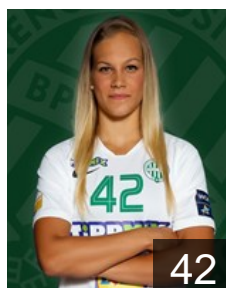

Debreczeni-Klivinyi Kinga

Position: Back
Place of birth: Budapest
Date of birth: 31.03.1992
Height: 175 cm

HUN

Gyorfi Dóra

Position: Left Back
Place of birth: Debrecen
Date of birth: 23.09.2001
Height: -

HUN

Hadfi Gréta

Position: Goalkeeper
Place of birth: Salgótarján
Date of birth: 28.09.2001
Height: 174 cm

HUN

Hafra Luca

Position: Left Wing
Place of birth: Budapest
Date of birth: 27.02.2001
Height: -

HUN

Háfra Noémi

Position: Back
Place of birth: Cegléd
Date of birth: 05.10.1998
Height: 180 cm

HUN

Hornyák Dóra

Position: Right Back
Place of birth: Debrecen
Date of birth: 24.01.1992
Height: 176 cm

HUN

Klujber Katrin Gitta