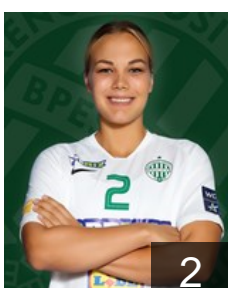

HUN

Pásztor Noémi

Position: Line Player
Place of birth: Szombathely
Date of birth: 02.04.1999
Height: 180 cm