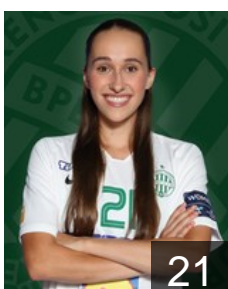

Position: Back
Place of birth: Cegléd
Date of birth: 05.10.1998
Height: 180 cm

HUN

Hornyák Dóra

Position: Right Back
Place of birth: Debrecen
Date of birth: 24.01.1992
Height: 176 cm

HUN

Klujber Katrin Gitta

Position: Right Back
Place of birth: Dunaújváros
Date of birth: 21.04.1999
Height: 170 cm

EUROPEAN CUP - PLAYERS LIST

2019/20 DELO WOMEN'S EHF Champions League

WOMEN'S

 HUN *FTC-Rail Cargo Hungaria*

 HUN

Kovacsics Anikó

Position: Centre Back
Place of birth: Nagyatád
Date of birth: 29.08.1991
Height: 170 cm

 HUN

Lukács Viktória

Position: Right Wing
Place of birth: Budapest
Date of birth: 31.10.1995
Height: 165 cm

 HUN

Márton Gréta