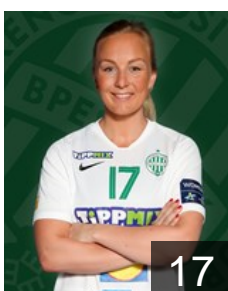

EUROPEAN CUP - PLAYERS LIST

2019/20 DELO WOMEN'S EHF Champions League

WOMEN'S

HUN FTC-Rail Cargo Hungaria

HUN

Bánfai Kíra

Position: Right Wing
Place of birth: Pécs
Date of birth: 28.01.2000
Height: 176 cm

HUN

Bíró Blanka

Position: Goalkeeper
Place of birth: Vac
Date of birth: 22.09.1994
Height: 185 cm

NOR

Christensen Emilie

Position: Centre Back
Place of birth: Oslo
Date of birth: 13.04.1993
Height: 176 cm

HUN

Csatlos Csenge

Position: Goalkeeper
Place of birth: Budapest
Date of birth: 01.10.2002
Height: 177 cm

HUN

Csiszar-Szekeres Klára

Position: Left Back
Place of birth: Békéscsaba
Date of birth: 01.12.1987
Height: 186 cm

HUN

Debreczeni-Klivinyi Kinga

Position: Back
Place of birth: Budapest
Date of birth: 31.03.1992
Height: 175 cm

HUN

Gyorfi Dóra

Position: Left Back
Place of birth: Debrecen
Date of birth: 23.09.2001
Height: -

HUN