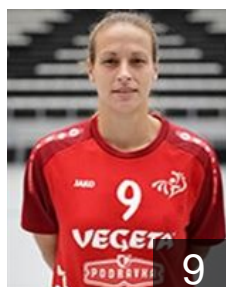

CRO

Benko Aneta

Position: Right Wing
Place of birth: Zagreb
Date of birth: 29.07.1985
Height: 174 cm

ANG

Carlos Azenaide Danila Jose

Position: Right Back
Place of birth: LUANDA
Date of birth: 14.06.1990
Height: 177 cm

CRO

Crnjak Ana

Position: Goalkeeper
Place of birth: RIJEKA
Date of birth: 21.03.2004
Height: 180 cm

CRO

Debelic Ana

Position: Line Player
Place of birth: Rijeka
Date of birth: 09.01.1994
Height: 182 cm

CRO

Džono Dragica

Position: Line Player
Place of birth: Mostar
Date of birth: 24.05.1987
Height: 185 cm

CRO

Ecimovic Magdalena

Position: Goalkeeper
Place of birth: SPLIT
Date of birth: 24.07.1998
Height: 181 cm

CRO

First Patricia