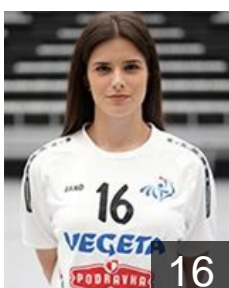

EUROPEAN CUP - PLAYERS LIST

2019/20 DELO WOMEN'S EHF Champions League

WOMEN'S

CRO HC Podravka Vegeta

SLO

Beganovic Aneja

Position: Line Player
Place of birth: Ljubljana
Date of birth: 09.11.1997
Height: 173 cm

CRO

Benko Aneta

Position: Right Wing
Place of birth: Zagreb
Date of birth: 29.07.1985
Height: 174 cm

ANG

Carlos Azenaide Danila Jose

Position: Right Back
Place of birth: LUANDA
Date of birth: 14.06.1990
Height: 177 cm

CRO

Crnjak Ana

Position: Goalkeeper
Place of birth: RIJEKA
Date of birth: 21.03.2004
Height: 180 cm

CRO

Debelic Ana

Position: Line Player
Place of birth: Rijeka
Date of birth: 09.01.1994
Height: 182 cm

CRO

Džono Dragica

Position: Line Player
Place of birth: Mostar
Date of birth: 24.05.1987
Height: 185 cm

CRO

Ecimovic Magdalena

Position: Goalkeeper
Place of birth: SPLIT
Date of birth: 24.07.1998
Height: 181 cm

CRO

First Patricia