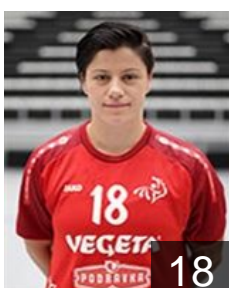

Position: Line Player
Place of birth: Mostar
Date of birth: 24.05.1987
Height: 185 cm

CRO

Ecimovic Magdalena

Position: Goalkeeper
Place of birth: SPLIT
Date of birth: 24.07.1998
Height: 181 cm

CRO

First Patricia

Position: Left Back
Place of birth: KOPRIVNICA
Date of birth: 04.03.2002
Height: 176 cm

CRO

Franušić Lea

Position: Right Back
Place of birth: DUBROVNIK
Date of birth: 07.09.2000
Height: 181 cm

CRO

Galinec Nika

Position: Goalkeeper
Place of birth: KOPRIVNICA
Date of birth: 23.08.2005
Height: 180 cm

MKD

Gjorgjijevska Elena

Position: Right Back
Place of birth: Struga
Date of birth: 27.03.1990
Height: 178 cm

ROU

Ianasi Maria Andreea