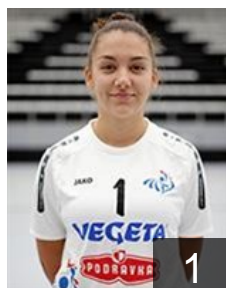

EUROPEAN CUP - PLAYERS LIST

2019/20 DELO WOMEN'S EHF Champions League

WOMEN'S

CRO HC Podravka Vegeta

SLO

Beganovic Aneja

Position: Line Player
Place of birth: Ljubljana
Date of birth: 09.11.1997
Height: 173 cm

CRO

Benko Aneta

Position: Right Wing
Place of birth: Zagreb
Date of birth: 29.07.1985
Height: 174 cm

ANG

Carlos Azenaide Danila Jose

Position: Right Back
Place of birth: LUANDA
Date of birth: 14.06.1990
Height: 177 cm

CRO

Crnjak Ana

Position: Goalkeeper
Place of birth: RIJEKA
Date of birth: 21.03.2004
Height: 180 cm

CRO

Debelic Ana

Position: Line Player
Place of birth: Rijeka
Date of birth: 09.01.1994
Height: 182 cm

CRO

Džono Dragica

Position: Line Player
Place of birth: Mostar
Date of birth: 24.05.1987
Height: 185 cm

CRO

Ecimovic Magdalena

Position: Goalkeeper
Place of birth: SPLIT
Date of birth: 24.07.1998
Height: 181 cm

CRO

First Patricia