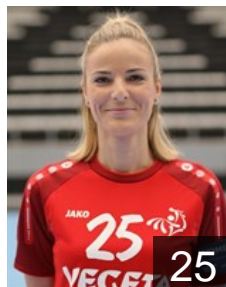

EUROPEAN CUP - PLAYERS LIST

2019/20 DELO WOMEN'S EHF Champions League

WOMEN'S

CRO HC Podravka Vegeta

SLO

Beganovic Aneja

Position: Line Player
Place of birth: Ljubljana
Date of birth: 09.11.1997
Height: 173 cm

CRO

Benko Aneta

Position: Right Wing
Place of birth: Zagreb
Date of birth: 29.07.1985
Height: 174 cm

ANG

Carlos Azenaide Danila Jose

Position: Right Back
Place of birth: LUANDA
Date of birth: 14.06.1990
Height: 177 cm