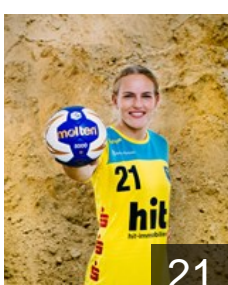

GER
Düvel Mieke
Position: Left Back
Place of birth: Geesthacht
Date of birth: 01.07.1997
Height: 180 cm

GER
Filter Katharina
Position: Goalkeeper
Place of birth: Hamburg
Date of birth: 04.02.1999
Height: 180 cm

GER
Fischer Lone
Position: Left Wing
Place of birth: Eckernförde
Date of birth: 08.09.1988
Height: 165 cm

GER
Golla Paulina
Position: Left Back
Place of birth: Rüdeshelm a.R.
Date of birth: 24.12.2000
Height: 179 cm

GER
Gubernatis Friederike
Position: Right Back
Place of birth: Hamburg
Date of birth: 01.04.1988
Height: 177 cm

DEN
Haurum Christina
Position: Line Player
Place of birth: Frederiksberg
Date of birth: 09.02.1989
Height: 180 cm

GER
Lott Annika
Position: Left Back
Place of birth: Henstedt -
Date of birth: 07.12.1999
Height: 180 cm

GER
Ludwig Zoe
Position: Goalkeeper
Place of birth: Oberkirch
Date of birth: 05.06.1999
Height: 178 cm