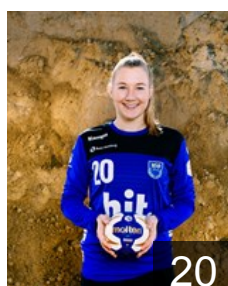

EUROPEAN CUP - PLAYERS LIST

Women's European Cup - EHF Cup 2019/20

GER Buxtehuder SV

GER
Antl Lisa
Position: Line Player
Place of birth: Ingolstadt
Date of birth: 21.06.2000
Height: 171 cm

GER
Dölle Isabelle
Position: Right Back
Place of birth: Langenhagen
Date of birth: 21.01.1999
Height: 179 cm

GER
Düvel Mieke
Position: Left Back
Place of birth: Geesthacht
Date of birth: 01.07.1997
Height: 180 cm

GER
Filter Katharina
Position: Goalkeeper
Place of birth: Hamburg
Date of birth: 04.02.1999
Height: 180 cm