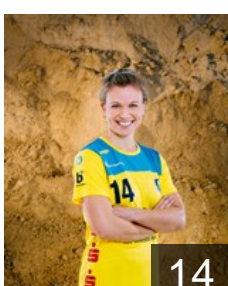

GER
Düvel Mieke
Position: Left Back
Place of birth: Geesthacht
Date of birth: 01.07.1997
Height: 180 cm

GER
Filter Katharina
Position: Goalkeeper
Place of birth: Hamburg
Date of birth: 04.02.1999
Height: 180 cm

GER
Fischer Lone
Position: Left Wing
Place of birth: Eckernförde
Date of birth: 08.09.1988
Height: 165 cm

GER
Golla Paulina
Position: Left Back
Place of birth: Rüdeshelm a.R.
Date of birth: 24.12.2000
Height: 179 cm