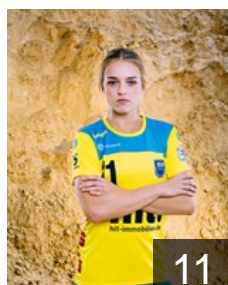

EUROPEAN CUP - PLAYERS LIST

Women's European Cup - EHF Cup 2019/20

GER Buxtehuder SV

GER
Antl Lisa
Position: Line Player
Place of birth: Ingolstadt
Date of birth: 21.06.2000
Height: 171 cm

GER
Dölle Isabelle
Position: Right Back
Place of birth: Langenhagen
Date of birth: 21.01.1999
Height: 179 cm

GER
Düvel Mieke
Position: Left Back
Place of birth: Geesthacht
Date of birth: 01.07.1997
Height: 180 cm

GER
Filter Katharina
Position: Goalkeeper
Place of birth: Hamburg
Date of birth: 04.02.1999
Height: 180 cm