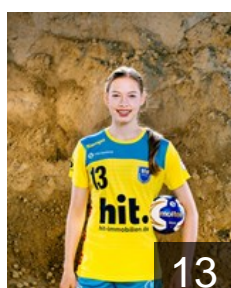

EUROPEAN CUP - PLAYERS LIST

Women's European Cup - EHF Cup 2019/20

 GER Buxtehuder SV

 GER

Nitt Jule

Position: Goalkeeper
Place of birth: Buxtehude
Date of birth: 01.12.1997
Height: 178 cm

 GER

Pauschert Tarja

Position: Centre Back
Place of birth: Elmshorn
Date of birth: 21.07.1998
Height: 71 cm

 GER

Prior Lisa

Position: Centre Back
Place of birth: Buxtehude
Date of birth: 29.12.1990
Height: 172 cm

 GER

Rührter Lea

Position: Goalkeeper
Place of birth: Hamburg
Date of birth: 12.02.1998
Height: 178 cm

 GER

Scherer Luisa

Position: Right Wing
Place of birth: Lörrach
Date of birth: 08.07.2001
Height: 177 cm

 GER

Schirmer Maike