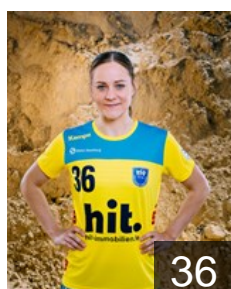

GER
Lott Annika
Position: Left Back
Place of birth: Henstedt -
Date of birth: 07.12.1999
Height: 180 cm

GER
Ludwig Zoe
Position: Goalkeeper
Place of birth: Oberkirch
Date of birth: 05.06.1999
Height: 178 cm

GER
Luschnat Melissa
Position: Left Wing
Place of birth: Berlin
Date of birth: 08.07.1992
Height: 170 cm

GER
Mettner Leonie
Position: Centre Back
Place of birth: Hamburg
Date of birth: 24.11.2000
Height: 171 cm

EUROPEAN CUP - PLAYERS LIST

Women's European Cup - EHF Cup 2019/20

 GER Buxtehuder SV

 GER

Nitt Jule

Position: Goalkeeper
Place of birth: Buxtehude
Date of birth: 01.12.1997
Height: 178 cm

 GER

Pauschert Tarja

Position: Centre Back
Place of birth: Elmshorn
Date of birth: 21.07.1998
Height: 71 cm

 GER

Prior Lisa

Position: Centre Back
Place of birth: Buxtehude
Date of birth: 29.12.1990
Height: 172 cm

 GER

Rührter Lea