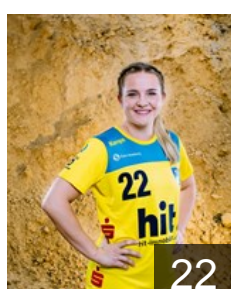

Position: Centre Back
Place of birth: Elmshorn
Date of birth: 21.07.1998
Height: 71 cm

 GER

Prior Lisa

Position: Centre Back
Place of birth: Buxtehude
Date of birth: 29.12.1990
Height: 172 cm

 GER

Rührter Lea

Position: Goalkeeper
Place of birth: Hamburg
Date of birth: 12.02.1998
Height: 178 cm

 GER

Scherer Luisa

Position: Right Wing
Place of birth: Lörrach
Date of birth: 08.07.2001
Height: 177 cm

 GER

Schirmer Maike

Position: Right Wing
Place of birth: Kaltenkirchen
Date of birth: 23.05.1990
Height: 165 cm

 GER

Schneider Lynn

Position: Line Player
Place of birth: Hamburg
Date of birth: 12.02.1996
Height: 163 cm

 GER

Süchting Liv-Charlotte