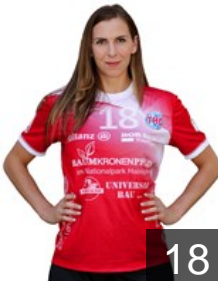

EUROPEAN CUP - PLAYERS LIST

Women's European Cup - EHF Cup 2019/20

GER Thüringer HC

DEN

Bilotft Mia

Position: Line Player
Place of birth: Ringkebing
Date of birth: 03.04.1992
Height: 175 cm

GER

Bölk Emily

Position: Left Back
Place of birth: Buxtehude
Date of birth: 26.04.1998
Height: 184 cm

POR

Ferreira Lopes Mariana

Position: Centre Back
Place of birth: Aveiro
Date of birth: 09.12.1994
Height: 173 cm

GER

Giegerich Ann-Cathrin

Position: Goalkeeper
Place of birth: Erlenbach
Date of birth: 04.01.1992
Height: 181 cm

GER

Großmann Ina

Position: Left Wing
Place of birth: Holzgerlingen
Date of birth: 21.08.1990
Height: 170 cm

AUT

Huber Josefine

Position: Line Player
Place of birth: Wien
Date of birth: 19.02.1996
Height: 180 cm

SVK

Jakubisova Lydia

Position: Right Wing
Place of birth: Bojnice
Date of birth: 14.10.1981
Height: 168 cm

CZE

Koresova Iveta