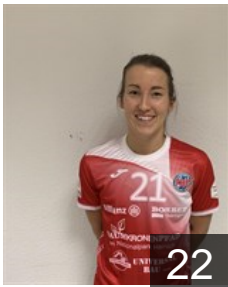

EUROPEAN CUP - PLAYERS LIST

Women's European Cup - EHF Cup 2019/20

GER Thüringer HC

DEN

Bilotft Mia

Position: Line Player
Place of birth: Ringkebing
Date of birth: 03.04.1992
Height: 175 cm

GER

Bölk Emily

Position: Left Back
Place of birth: Buxtehude
Date of birth: 26.04.1998
Height: 184 cm

POR

Ferreira Lopes Mariana

Position: Centre Back
Place of birth: Aveiro
Date of birth: 09.12.1994
Height: 173 cm

GER

Giegerich Ann-Cathrin

Position: Goalkeeper
Place of birth: Erlenbach
Date of birth: 04.01.1992
Height: 181 cm

GER

Großmann Ina

Position: Left Wing
Place of birth: Holzgerlingen
Date of birth: 21.08.1990
Height: 170 cm

AUT

Huber Josefine