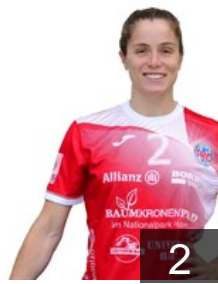

EUROPEAN CUP - PLAYERS LIST

Women's European Cup - EHF Cup 2019/20

GER Thüringer HC

DEN

Bilotft Mia

Position: Line Player
Place of birth: Ringkebing
Date of birth: 03.04.1992
Height: 175 cm

GER

Bölk Emily

Position: Left Back
Place of birth: Buxtehude
Date of birth: 26.04.1998
Height: 184 cm

POR

Ferreira Lopes Mariana

Position: Centre Back
Place of birth: Aveiro
Date of birth: 09.12.1994
Height: 173 cm

GER

Giegerich Ann-Cathrin