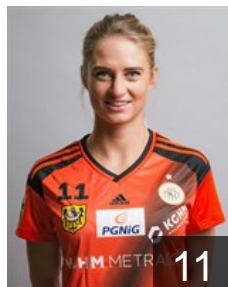

## Belmas Viktoria

Position: Left Back  
Place of birth: kherson  
Date of birth: 13.07.1993  
Height: 172 cm

 POL

## Gorna Adrianna

Position: Right Wing  
Place of birth: Kwidzyn  
Date of birth: 22.03.1996  
Height: 165 cm

 POL