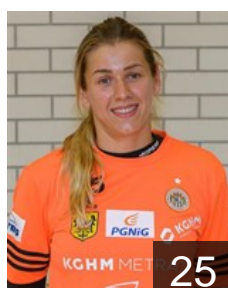

POL

Kuzmicka Agnieszka

Position: Goalkeeper
Place of birth: Warszawa
Date of birth: 27.09.1992
Height: 184 cm