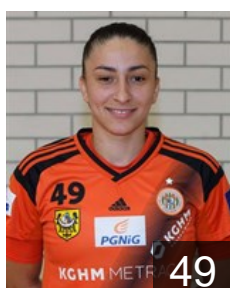

## Kuzmicka Agnieszka

Position: Goalkeeper  
Place of birth: Warszawa  
Date of birth: 27.09.1992  
Height: 184 cm

 POL

## Maczka Malgorzata

Position: Left Back  
Place of birth: Glogów  
Date of birth: 27.09.1992  
Height: 179 cm

 POL

## Malicziewicz Monika

Position: Goalkeeper  
Place of birth: Wroclaw  
Date of birth: 15.04.1988  
Height: 178 cm

 BRA

## Matieli Machado Patricia

Position: Centre Back  
Place of birth: Sao Paulo  
Date of birth: 11.11.1998  
Height: 168 cm

 SRB