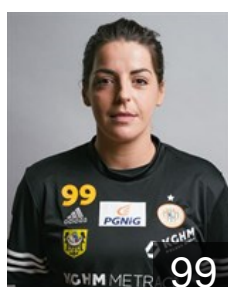

## Hartman Malwina

Position: Centre Back  
Place of birth: Kwidzyn  
Date of birth: 17.03.1997  
Height: 166 cm

 POL

## Kuzmicka Agnieszka

Position: Goalkeeper  
Place of birth: Warszawa  
Date of birth: 27.09.1992  
Height: 184 cm

 POL

## Maczka Malgorzata

Position: Left Back  
Place of birth: Glogów  
Date of birth: 27.09.1992  
Height: 179 cm

 POL

## Malicziewicz Monika

Position: Goalkeeper  
Place of birth: Wroclaw  
Date of birth: 15.04.1988  
Height: 178 cm

 BRA