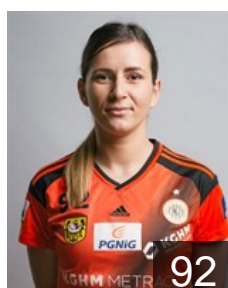

## Kuzmicka Agnieszka

Position: Goalkeeper  
Place of birth: Warszawa  
Date of birth: 27.09.1992  
Height: 184 cm

 POL

## Maczka Malgorzata

Position: Left Back  
Place of birth: Glogów  
Date of birth: 27.09.1992  
Height: 179 cm

 POL

## Malicziewicz Monika

Position: Goalkeeper  
Place of birth: Wroclaw  
Date of birth: 15.04.1988  
Height: 178 cm

 BRA

## Matieli Machado Patricia

Position: Centre Back  
Place of birth: Sao Paulo  
Date of birth: 11.11.1998  
Height: 168 cm

 SRB