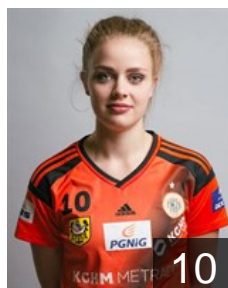

POL

Trawczynska Malgorzata

Position: Right Wing
Place of birth: Slupsk
Date of birth: 06.05.1997
Height: 170 cm