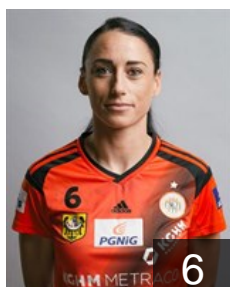

## Buklarewicz Malgorzata

Position: Centre Back  
Place of birth: Jelenia Góra  
Date of birth: 18.05.1989  
Height: -

 BRA

## Ferreira Priolli R.

Position: Right Back  
Place of birth: sao paulo  
Date of birth: 23.12.1988  
Height: 182 cm

 POL

## Gorna Adrianna

Position: Right Wing  
Place of birth: Kwidzyn  
Date of birth: 22.03.1996  
Height: 165 cm

 POL

## Grzyb Kinga

Position: Left Wing  
Place of birth: Elblag  
Date of birth: 12.01.1982  
Height: 168 cm

 POL