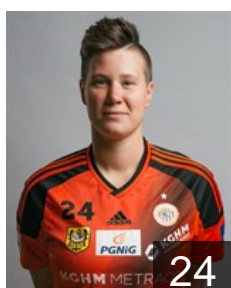

## Wasiak Agata

Position: Left Back  
Place of birth: Zary  
Date of birth: 31.05.1993  
Height: 180 cm

 POL

## Waz Monika

Position: Goalkeeper  
Place of birth: Zory  
Date of birth: 23.03.1985  
Height: 176 cm

 POL