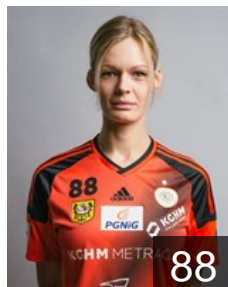

## Matieli Machado Patricia

Position: Centre Back  
Place of birth: Sao Paulo  
Date of birth: 11.11.1998  
Height: 168 cm

 SRB

## Milojevic Jovana

Position: Line Player  
Place of birth: Sremska  
Date of birth: 24.07.1992  
Height: -

## Piechnik Paulina

Position: Left Back  
Place of birth: Warszawa  
Date of birth: 19.06.1992  
Height: 176 cm

 POL

## Pielesz Klaudia

Position: Left Back  
Place of birth: Jastrzebie Zdrój  
Date of birth: 25.10.1988  
Height: 191 cm

 POL