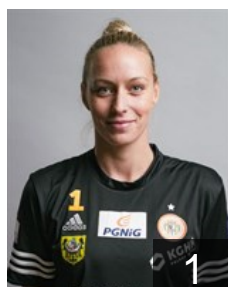

## Trawczynska Malgorzata

Position: Right Wing  
Place of birth: Slupsk  
Date of birth: 06.05.1997  
Height: 170 cm

 POL

## Wasiak Agata

Position: Left Back  
Place of birth: Zary  
Date of birth: 31.05.1993  
Height: 180 cm

 POL