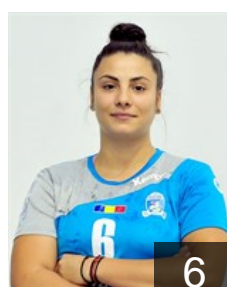

 ROU

Ion Maria Valentina

Position: Centre Back
Place of birth: CRAIOVA
Date of birth: 04.05.2002
Height: 175 cm

 SRB

Nikolic Zeljka

Position: Right Wing
Place of birth: Priboj
Date of birth: 12.07.1991
Height: 164 cm

 ROU

Selaru Carmen Gabriela

Position: Left Wing
Place of birth: Caracal
Date of birth: 24.09.1991
Height: 170 cm

 CRO

Seric Andrea

Position: Line Player
Place of birth: Split
Date of birth: 03.08.1985
Height: 184 cm