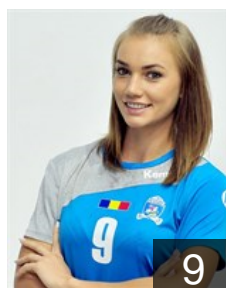

 ROU

Selaru Carmen Gabriela

Position: Left Wing
Place of birth: Caracal
Date of birth: 24.09.1991
Height: 170 cm

 CRO

Seric Andrea

Position: Line Player
Place of birth: Split
Date of birth: 03.08.1985
Height: 184 cm

 ISL

Stanciu Florentina

Position: Goalkeeper
Place of birth: CRAIOVA
Date of birth: 28.07.1982
Height: 184 cm

EUROPEAN CUP - PLAYERS LIST

Women's European Cup - EHF Cup 2018/19

 ROU SCM Craiova

 ROU

Stoican Beatrice Lorena

Position: Right Back
Place of birth: CRAIOVA
Date of birth: 29.07.1998
Height: 174 cm

 ROU

Tanasie Ana-Maria

Position: Left Wing
Place of birth: Hunedoara
Date of birth: 06.04.1995
Height: 172 cm

 ROU

Tatar Timea Judita

Position: Line Player
Place of birth: Baia Mare
Date of birth: 28.07.1989
Height: 175 cm

 ROU

Ticu Ana Maria

Position: Centre Back
Place of birth: Rimnicu Vilcea
Date of birth: 23.02.1992
Height: 170 cm

 SRB