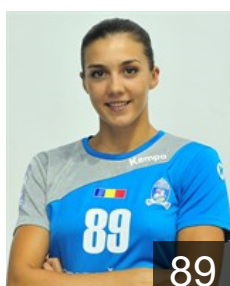

Position: Line Player
Place of birth: Baia Mare
Date of birth: 28.07.1989
Height: 175 cm

 ROU

Ticu Ana Maria

Position: Centre Back
Place of birth: Rimnicu Vilcea
Date of birth: 23.02.1992
Height: 170 cm

 SRB

Trifunovic Jelena

Position: Right Back
Place of birth: Kraljevo
Date of birth: 04.08.1991
Height: 182 cm

 ROU

Vizitiu Patricia Maria

Position: Right Back
Place of birth: Petrosani
Date of birth: 15.10.1988
Height: 176 cm