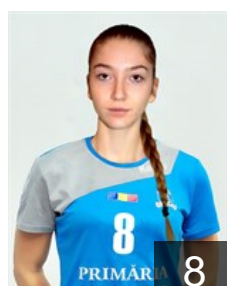

 ROU

Curment Bianca Tomina

Position: Goalkeeper
Place of birth: FILIASI
Date of birth: 12.06.1997
Height: 182 cm

 BUL

Dzhukeva Ekaterina

Position: Goalkeeper
Place of birth: Dupnitsa
Date of birth: 08.05.1988
Height: 186 cm

 MKD

Gjeorgjievaska Elena

Position: Right Back
Place of birth: Struga
Date of birth: 27.03.1990
Height: 179 cm

 ROU

Ianasi Maria Andreea

Position: Right Back
Place of birth: Tirgu Carbunesti
Date of birth: 02.12.1992
Height: 170 cm

 ROU

Ion Maria Valentina

Position: Centre Back
Place of birth: CRAIOVA
Date of birth: 04.05.2002
Height: 175 cm

 SRB

Nikolic Zeljka

Position: Right Wing
Place of birth: Priboj
Date of birth: 12.07.1991
Height: 164 cm

 ROU

Selaru Carmen Gabriela

Position: Left Wing
Place of birth: Caracal
Date of birth: 24.09.1991
Height: 170 cm

 CRO

Seric Andrea

Position: Line Player
Place of birth: Split
Date of birth: 03.08.1985
Height: 184 cm