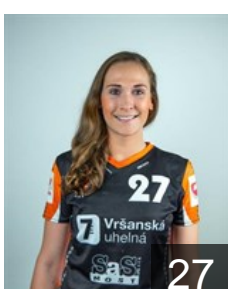

Position: Left Back
Place of birth: Plzen
Date of birth: 20.08.1998
Height: 187 cm

CZE

Dvorakova Veronika

Position: Line Player
Place of birth: Cheb
Date of birth: 07.12.2000
Height: 169 cm

CZE

Eksteinova Tereza

Position: Right Wing
Place of birth: Plzen
Date of birth: 11.03.1999
Height: 168 cm

CZE

Janouskova Michaela

Position: Right Back
Place of birth: Mariánské Lázně
Date of birth: 21.11.1992
Height: 173 cm

CZE

Jungova Linda

Position: Line Player
Place of birth: Most
Date of birth: 12.11.1998
Height: 169 cm

SVK

Kostelna Alica

Position: Left Back
Place of birth: Zilina
Date of birth: 25.04.1995
Height: 183 cm

SVK

Kostelna Katarina