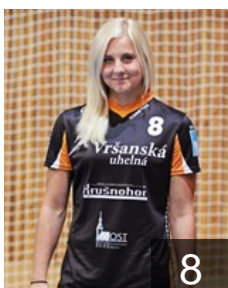

EUROPEAN CUP - PLAYERS LIST

Women's European Cup - EHF Cup 2018/19

CZE DHK Banik Most

CZE

Borovska Michaela

Position: Line Player
Place of birth: Pisek
Date of birth: 04.02.1990
Height: 176 cm

CZE

Buchnerova Barbora

Position: Left Back
Place of birth: Plzen
Date of birth: 20.08.1998
Height: 187 cm

CZE

Dvorakova Veronika

Position: Line Player
Place of birth: Cheb
Date of birth: 07.12.2000
Height: 169 cm

CZE

Eksteinova Tereza