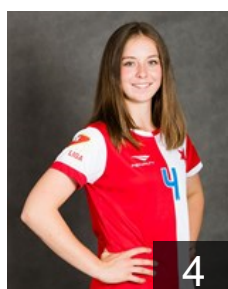

EUROPEAN CUP - PLAYERS LIST

Women's European Cup - EHF Cup 2018/19

 CZE DHC Slavia Praha

 BRA
Borges Lima Juliana
Position: Left Back
Place of birth: Osório
Date of birth: 01.03.1996
Height: 175 cm

 CZE
Chlupova Jana
Position: Left Back
Place of birth: Praha
Date of birth: 23.06.1996
Height: 168 cm

 CZE
Chovancova Tereza
Position: Right Back
Place of birth: Ostrava
Date of birth: 24.06.1995
Height: 175 cm

 CZE
Frankova Julie
Position: Left Back
Place of birth:
Date of birth: 04.10.2000
Height: -

 CZE
Frycakova Tereza
Position: Right Wing
Place of birth:
Date of birth: 31.05.1996
Height: 171 cm

 CZE
Frycakova Vendula
Position: Left Wing
Place of birth:
Date of birth: 31.05.1996
Height: 170 cm

 CZE
Galuskova Veronika
Position: Right Back
Place of birth: Plzen
Date of birth: 30.07.1998
Height: 176 cm