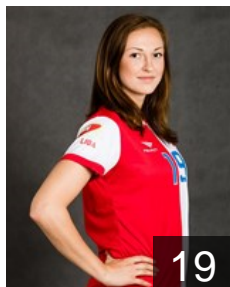

EUROPEAN CUP - PLAYERS LIST

Women's European Cup - EHF Cup 2018/19

CZE DHC Slavia Praha

CZE

Pokorna Tereza

Position: Left Back
Place of birth: Praha
Date of birth: 28.05.1994
Height: 180 cm