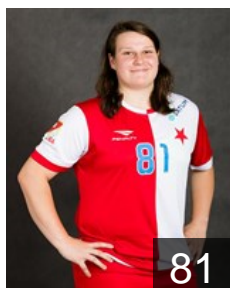

 CZE
Misova Adriana
Position: Line Player
Place of birth: Olomouc
Date of birth: 25.11.1996
Height: 180 cm

 CZE
Motejllova Nikola
Position: Left Wing
Place of birth: Ustí nad Labem
Date of birth: 20.09.1997
Height: 163 cm

 CZE
Novotna Adela
Position: Right Wing
Place of birth: Praha
Date of birth: 14.08.1998
Height: 177 cm

EUROPEAN CUP - PLAYERS LIST

Women's European Cup - EHF Cup 2018/19

 CZE DHC Slavia Praha

 CZE

Pokorna Tereza

Position: Left Back
Place of birth: Praha
Date of birth: 28.05.1994
Height: 180 cm

 MKD

Serafimovska Mateja

Position: Goalkeeper
Place of birth: Skopje
Date of birth: 11.10.1996
Height: -

 CZE

Slaba Klara

Position: Centre Back
Place of birth:
Date of birth: 25.05.1999
Height: 166 cm

 CZE

Slejtrova Marketa

Position:
Place of birth:
Date of birth: 18.03.1999
Height: -

 CZE

Svobodova Magdalena

Position: Centre Back
Place of birth: Pisek
Date of birth: 09.11.1997
Height: 180 cm

 SVK

Tulipanova Martina