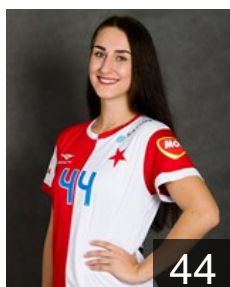

Position: Left Back
Place of birth: Praha
Date of birth: 28.05.1994
Height: 180 cm

 MKD

Serafimovska Mateja

Position: Goalkeeper
Place of birth: Skopje
Date of birth: 11.10.1996
Height: -

 CZE

Slaba Klara

Position: Centre Back
Place of birth:
Date of birth: 25.05.1999
Height: 166 cm

 CZE

Slejtrova Marketa

Position:
Place of birth:
Date of birth: 18.03.1999
Height: -

 CZE

Svobodova Magdalena

Position: Centre Back
Place of birth: Pisek
Date of birth: 09.11.1997
Height: 180 cm

 SVK

Tulipanova Martina