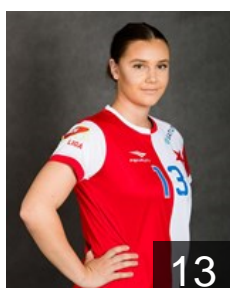

Position: Left Back
Place of birth: Praha
Date of birth: 28.05.1994
Height: 180 cm

 MKD

Serafimovska Mateja

Position: Goalkeeper
Place of birth: Skopje
Date of birth: 11.10.1996
Height: -

 CZE

Slaba Klara

Position: Centre Back
Place of birth:
Date of birth: 25.05.1999
Height: 166 cm

 CZE

Slejtrova Marketa

Position:
Place of birth:
Date of birth: 18.03.1999
Height: -

 CZE

Svobodova Magdalena

Position: Centre Back
Place of birth: Pisek
Date of birth: 09.11.1997
Height: 180 cm

 SVK

Tulipanova Martina

Position: Right Wing
Place of birth: Nitra
Date of birth: 07.02.1991
Height: -

 CZE

Vecerova Barbora

Position: Line Player
Place of birth: Mesice u Prahy
Date of birth: 14.04.1998
Height: 179 cm

EUROPEAN CUP - PLAYERS LIST