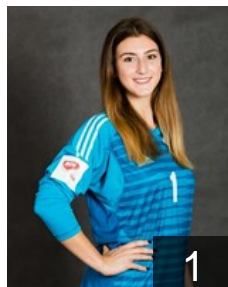

 CZE
Misova Adriana
Position: Line Player
Place of birth: Olomouc
Date of birth: 25.11.1996
Height: 180 cm

 CZE
Motejllova Nikola
Position: Left Wing
Place of birth: Ustí nad Labem
Date of birth: 20.09.1997
Height: 163 cm

 CZE
Novotna Adela
Position: Right Wing
Place of birth: Praha
Date of birth: 14.08.1998
Height: 177 cm

EUROPEAN CUP - PLAYERS LIST

Women's European Cup - EHF Cup 2018/19

 CZE DHC Slavia Praha

 CZE

Pokorna Tereza

Position: Left Back
Place of birth: Praha
Date of birth: 28.05.1994
Height: 180 cm

 MKD

Serafimovska Mateja

Position: Goalkeeper
Place of birth: Skopje
Date of birth: 11.10.1996
Height: -

 CZE

Slaba Klara

Position: Centre Back
Place of birth:
Date of birth: 25.05.1999
Height: 166 cm

 CZE

Slejtrova Marketa

Position:
Place of birth:
Date of birth: 18.03.1999
Height: -

 CZE

Svobodova Magdalena

Position: Centre Back
Place of birth: Pisek
Date of birth: 09.11.1997
Height: 180 cm

 SVK

Tulipanova Martina