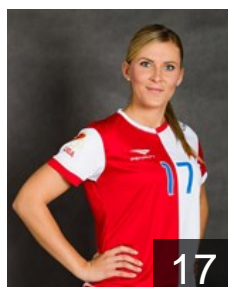

Position: Left Back
Place of birth: Praha
Date of birth: 28.05.1994
Height: 180 cm

 MKD

Serafimovska Mateja

Position: Goalkeeper
Place of birth: Skopje
Date of birth: 11.10.1996
Height: -

 CZE

Slaba Klara

Position: Centre Back
Place of birth:
Date of birth: 25.05.1999
Height: 166 cm

 CZE

Slejtrova Marketa

Position:
Place of birth:
Date of birth: 18.03.1999
Height: -

 CZE

Svobodova Magdalena

Position: Centre Back
Place of birth: Pisek
Date of birth: 09.11.1997
Height: 180 cm

 SVK

Tulipanova Martina

Position: Right Wing
Place of birth: Nitra
Date of birth: 07.02.1991
Height: -

 CZE

Vecerova Barbora

Position: Line Player
Place of birth: Mesice u Prahy
Date of birth: 14.04.1998
Height: 179 cm

EUROPEAN CUP - PLAYERS LIST