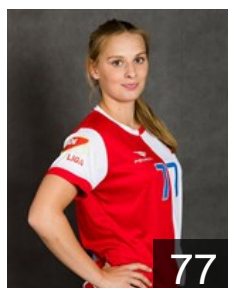

EUROPEAN CUP - PLAYERS LIST

Women's European Cup - EHF Cup 2018/19

 CZE DHC Slavia Praha

 BRA
Borges Lima Juliana
Position: Left Back
Place of birth: Osório
Date of birth: 01.03.1996
Height: 175 cm

 CZE
Chlupova Jana
Position: Left Back
Place of birth: Praha
Date of birth: 23.06.1996
Height: 168 cm

 CZE
Chovancova Tereza
Position: Right Back
Place of birth: Ostrava
Date of birth: 24.06.1995
Height: 175 cm

 CZE
Frankova Julie
Position: Left Back
Place of birth:
Date of birth: 04.10.2000
Height: -

 CZE
Frycakova Tereza
Position: Right Wing
Place of birth:
Date of birth: 31.05.1996
Height: 171 cm

 CZE
Frycakova Vendula
Position: Left Wing
Place of birth:
Date of birth: 31.05.1996
Height: 170 cm

 CZE
Galuskova Veronika
Position: Right Back
Place of birth: Plzen
Date of birth: 30.07.1998
Height: 176 cm