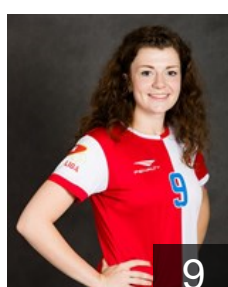

 CZE
Chovancova Tereza
Position: Right Back
Place of birth: Ostrava
Date of birth: 24.06.1995
Height: 175 cm

 CZE
Frankova Julie
Position: Left Back
Place of birth:
Date of birth: 04.10.2000
Height: -

 CZE
Frycakova Tereza
Position: Right Wing
Place of birth:
Date of birth: 31.05.1996
Height: 171 cm

 CZE
Frycakova Vendula
Position: Left Wing
Place of birth:
Date of birth: 31.05.1996
Height: 170 cm

 CZE
Galuskova Veronika
Position: Right Back
Place of birth: Plzen
Date of birth: 30.07.1998
Height: 176 cm

 CZE
Hillebrandova Michaela
Position: Goalkeeper
Place of birth: Liberec
Date of birth: 21.06.1996
Height: 169 cm

 CZE
Jackova Eliska
Position: Centre Back
Place of birth: Praha
Date of birth: 10.06.1994
Height: 170 cm

 CZE
Misova Adriana
Position: Line Player
Place of birth: Olomouc
Date of birth: 25.11.1996
Height: 180 cm

 CZE
Motejllova Nikola
Position: Left Wing
Place of birth: Ustí nad Labem
Date of birth: 20.09.1997
Height: 163 cm