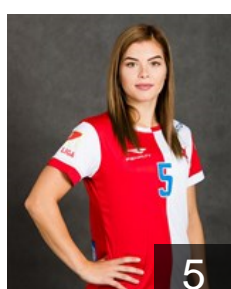

CZE
Motejllova Nikola
Position: Left Wing
Place of birth: Ustí nad Labem
Date of birth: 20.09.1997
Height: 163 cm