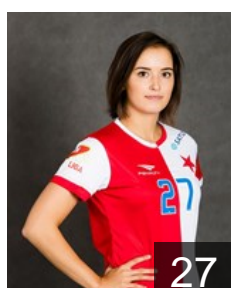

EUROPEAN CUP - PLAYERS LIST

Women's European Cup - EHF Cup 2018/19

 CZE DHC Slavia Praha

 BRA
Borges Lima Juliana
Position: Left Back
Place of birth: Osório
Date of birth: 01.03.1996
Height: 175 cm

 CZE
Chlupova Jana
Position: Left Back
Place of birth: Praha
Date of birth: 23.06.1996
Height: 168 cm

 CZE
Chovancova Tereza
Position: Right Back
Place of birth: Ostrava
Date of birth: 24.06.1995
Height: 175 cm

 CZE
Frankova Julie
Position: Left Back
Place of birth:
Date of birth: 04.10.2000
Height: -

 CZE
Frycakova Tereza
Position: Right Wing
Place of birth:
Date of birth: 31.05.1996
Height: 171 cm

 CZE
Frycakova Vendula
Position: Left Wing
Place of birth:
Date of birth: 31.05.1996
Height: 170 cm

 CZE
Galuskova Veronika
Position: Right Back
Place of birth: Plzen
Date of birth: 30.07.1998
Height: 176 cm