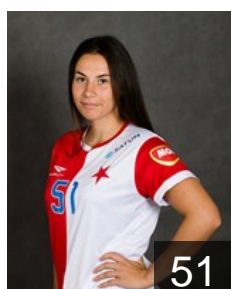

EUROPEAN CUP - PLAYERS LIST

Women's European Cup - EHF Cup 2018/19

 CZE DHC Slavia Praha

 BRA
Borges Lima Juliana
Position: Left Back
Place of birth: Osório
Date of birth: 01.03.1996
Height: 175 cm

 CZE
Chlupova Jana
Position: Left Back
Place of birth: Praha
Date of birth: 23.06.1996
Height: 168 cm

 CZE
Chovancova Tereza
Position: Right Back
Place of birth: Ostrava
Date of birth: 24.06.1995
Height: 175 cm

 CZE
Frankova Julie
Position: Left Back
Place of birth:
Date of birth: 04.10.2000
Height: -

 CZE
Frycakova Tereza
Position: Right Wing
Place of birth:
Date of birth: 31.05.1996
Height: 171 cm

 CZE
Frycakova Vendula
Position: Left Wing
Place of birth:
Date of birth: 31.05.1996
Height: 170 cm

 CZE
Galuskova Veronika
Position: Right Back
Place of birth: Plzen
Date of birth: 30.07.1998
Height: 176 cm