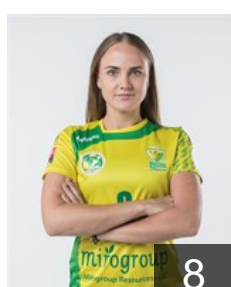

 RUS  
**Levchina Ekaterina**  
Position: Left Wing  
Place of birth: Saint-Petersburg  
Date of birth: 12.01.2000  
Height: 165 cm

 RUS  
**Matlashova Ekaterina**  
Position: Line Player  
Place of birth: Astrakhan  
Date of birth: 25.09.1994  
Height: 181 cm

 RUS  
**Moroz Alina**  
Position: Left Wing  
Place of birth: Krasnodar  
Date of birth: 22.12.1997  
Height: 165 cm

 RUS  
**Rzaeva Milana**  
Position: Right Wing  
Place of birth: Krasnodar  
Date of birth: 25.11.1998  
Height: 175 cm

 RUS  
**Samarskaya Victoria**  
Position: Goalkeeper  
Place of birth: Krasnodar  
Date of birth: 15.02.1994  
Height: 182 cm

 RUS  
**Samoilenko Lada**  
Position: Left Back  
Place of birth: Tikhoretsk  
Date of birth: 10.06.1998  
Height: 174 cm