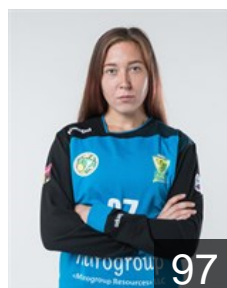

 RUS  
**Kalinina Victoria**  
Position: Goalkeeper  
Place of birth: Krasnodar Reg  
Date of birth: 08.12.1988  
Height: 183 cm

# EUROPEAN CUP - PLAYERS LIST

Women's European Cup - EHF Cup 2018/19

 RUS Kuban

 RUS  
**Kaplina Polina**  
Position: Goalkeeper  
Place of birth: Irkutsk  
Date of birth: 16.08.1999  
Height: 179 cm

 RUS  
**Khristenko Valeriia**  
Position: Goalkeeper  
Place of birth: Krasnodar  
Date of birth: 14.02.1997  
Height: 185 cm

 RUS  
**Moroz Alina**  
Position: Left Wing  
Place of birth: Krasnodar  
Date of birth: 22.12.1997  
Height: 165 cm

 RUS  
**Rzaeva Milana**  
Position: Right Wing  
Place of birth: Krasnodar  
Date of birth: 25.11.1998  
Height: 175 cm