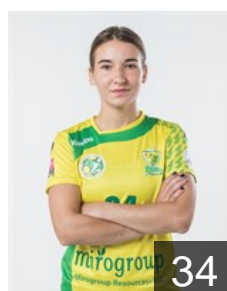

# EUROPEAN CUP - PLAYERS LIST

Women's European Cup - EHF Cup 2018/19

 RUS *Kuban*

 RUS  
**Barkalova Ekaterina**  
Position: Left Back  
Place of birth: Kropotkin  
Date of birth: 05.06.1995  
Height: 182 cm

 RUS  
**Bashkirova Olga**  
Position: Left Wing  
Place of birth: Village  
Date of birth: 11.01.1995  
Height: 174 cm

 RUS  
**Davidenko Alexandra**  
Position: Left Wing  
Place of birth: Timashevsk  
Date of birth: 07.07.1998  
Height: 169 cm

 RUS  
**Davletbaeva Adelina**  
Position: Left Wing  
Place of birth: Lesozavodsk  
Date of birth: 20.10.1999  
Height: 170 cm

 RUS  
**Diachenko Elizaveta**  
Position: Goalkeeper  
Place of birth: Krasnodar  
Date of birth: 03.02.2001  
Height: 170 cm

 RUS  
**Vernigorova Valentina**  
Position: Line Player  
Place of birth: Volgograd  
Date of birth: 15.06.1997  
Height: 185 cm

 RUS  
**Vydrina Liudmila**  
Position: Left Back  
Place of birth: Krasnodar  
Date of birth: 18.09.1996  
Height: 188 cm