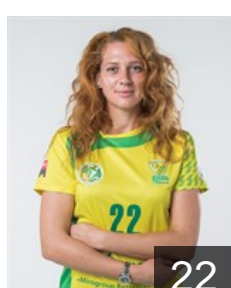

 RUS  
**Moroz Alina**  
Position: Left Wing  
Place of birth: Krasnodar  
Date of birth: 22.12.1997  
Height: 165 cm

 RUS  
**Rzaeva Milana**  
Position: Right Wing  
Place of birth: Krasnodar  
Date of birth: 25.11.1998  
Height: 175 cm

 RUS  
**Samarskaya Victoria**  
Position: Goalkeeper  
Place of birth: Krasnodar  
Date of birth: 15.02.1994  
Height: 182 cm

 RUS  
**Samoilenko Lada**  
Position: Left Back  
Place of birth: Tikhoretsk  
Date of birth: 10.06.1998  
Height: 174 cm

 RUS  
**Savinova Iana**  
Position: Left Wing  
Place of birth: Samarskaya  
Date of birth: 03.01.1991  
Height: 169 cm

 RUS  
**Skorobogatchenko Antonina**  
Position: Right Back  
Place of birth: Volgograd  
Date of birth: 14.02.1999  
Height: 181 cm

 RUS  
**Vernigorova Valentina**  
Position: Line Player  
Place of birth: Volgograd  
Date of birth: 15.06.1997  
Height: 185 cm

 RUS  
**Vydrina Liudmila**  
Position: Left Back  
Place of birth: Krasnodar  
Date of birth: 18.09.1996  
Height: 188 cm