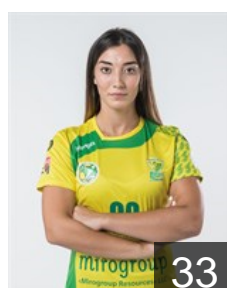

 RUS  
**Kalinina Victoria**  
Position: Goalkeeper  
Place of birth: Krasnodar Reg  
Date of birth: 08.12.1988  
Height: 183 cm

# EUROPEAN CUP - PLAYERS LIST

Women's European Cup - EHF Cup 2018/19

 RUS Kuban

 RUS  
**Kaplina Polina**  
Position: Goalkeeper  
Place of birth: Irkutsk  
Date of birth: 16.08.1999  
Height: 179 cm

 RUS  
**Khristenko Valeriia**  
Position: Goalkeeper  
Place of birth: Krasnodar  
Date of birth: 14.02.1997  
Height: 185 cm

 RUS  
**Levchina Ekaterina**  
Position: Left Wing  
Place of birth: Saint-Petersburg  
Date of birth: 12.01.2000  
Height: 165 cm

 RUS  
**Matlashova Ekaterina**  
Position: Line Player  
Place of birth: Astrakhan  
Date of birth: 25.09.1994  
Height: 181 cm

 RUS  
**Moroz Alina**  
Position: Left Wing  
Place of birth: Krasnodar  
Date of birth: 22.12.1997  
Height: 165 cm

 RUS  
**Rzaeva Milana**  
Position: Right Wing  
Place of birth: Krasnodar  
Date of birth: 25.11.1998  
Height: 175 cm