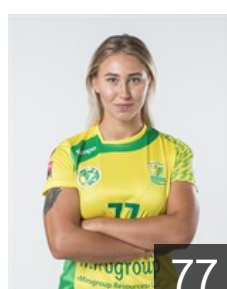

 RUS  
**Bashkirova Olga**  
Position: Left Wing  
Place of birth: Village  
Date of birth: 11.01.1995  
Height: 174 cm

 RUS  
**Davidenko Alexandra**  
Position: Left Wing  
Place of birth: Timashevsk  
Date of birth: 07.07.1998  
Height: 169 cm

 RUS  
**Davletbaeva Adelina**  
Position: Left Wing  
Place of birth: Lesozavodsk  
Date of birth: 20.10.1999  
Height: 170 cm

 RUS  
**Diachenko Elizaveta**  
Position: Goalkeeper  
Place of birth: Krasnodar  
Date of birth: 03.02.2001  
Height: 170 cm

 RUS  
**Dudina Mariia**  
Position: Right Wing  
Place of birth: Saint-Petesburg  
Date of birth: 22.10.1998  
Height: 181 cm

 RUS  
**Efimkina Anna**  
Position: Right Wing  
Place of birth: Krymsk  
Date of birth: 25.01.1999  
Height: 173 cm

 RUS  
**Frolova Yaroslava**  
Position: Centre Back  
Place of birth: Volgograd  
Date of birth: 18.05.1997  
Height: 178 cm

 RUS  
**Gariaeva Julia**  
Position: Right Back  
Place of birth: Primorsko-Axtarsk  
Date of birth: 24.05.1996  
Height: 180 cm