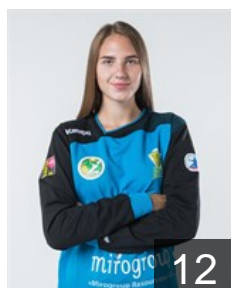

EUROPEAN CUP - PLAYERS LIST

Women's European Cup - EHF Cup 2018/19

RUS Kuban

RUS
Kaplina Polina
Position: Goalkeeper
Place of birth: Irkutsk
Date of birth: 16.08.1999
Height: 179 cm