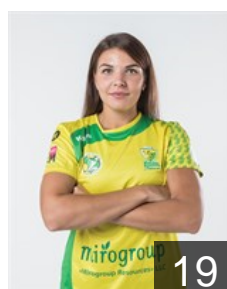

 RUS  
**Kalinina Victoria**  
Position: Goalkeeper  
Place of birth: Krasnodar Reg  
Date of birth: 08.12.1988  
Height: 183 cm

# EUROPEAN CUP - PLAYERS LIST

Women's European Cup - EHF Cup 2018/19

 RUS Kuban

 RUS  
**Kaplina Polina**  
Position: Goalkeeper  
Place of birth: Irkutsk  
Date of birth: 16.08.1999  
Height: 179 cm

 RUS  
**Khristenko Valeriia**  
Position: Goalkeeper  
Place of birth: Krasnodar  
Date of birth: 14.02.1997  
Height: 185 cm

 RUS  
**Levchina Ekaterina**  
Position: Left Wing  
Place of birth: Saint-Petersburg  
Date of birth: 12.01.2000  
Height: 165 cm

 RUS  
**Matlashova Ekaterina**  
Position: Line Player  
Place of birth: Astrakhan  
Date of birth: 25.09.1994  
Height: 181 cm

 RUS  
**Moroz Alina**  
Position: Left Wing  
Place of birth: Krasnodar  
Date of birth: 22.12.1997  
Height: 165 cm

 RUS  
**Rzaeva Milana**  
Position: Right Wing  
Place of birth: Krasnodar  
Date of birth: 25.11.1998  
Height: 175 cm