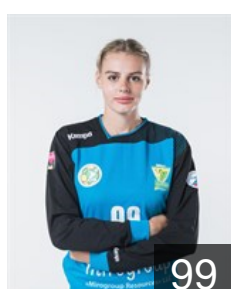

 RUS  
**Kalinina Victoria**  
Position: Goalkeeper  
Place of birth: Krasnodar Reg  
Date of birth: 08.12.1988  
Height: 183 cm

# EUROPEAN CUP - PLAYERS LIST

Women's European Cup - EHF Cup 2018/19

 RUS Kuban

 RUS  
**Kaplina Polina**  
Position: Goalkeeper  
Place of birth: Irkutsk  
Date of birth: 16.08.1999  
Height: 179 cm

 RUS  
**Khristenko Valeriia**  
Position: Goalkeeper  
Place of birth: Krasnodar  
Date of birth: 14.02.1997  
Height: 185 cm

 RUS  
**Levchina Ekaterina**  
Position: Left Wing  
Place of birth: Saint-Petersburg  
Date of birth: 12.01.2000  
Height: 165 cm

 RUS  
**Matlashova Ekaterina**  
Position: Line Player  
Place of birth: Astrakhan  
Date of birth: 25.09.1994  
Height: 181 cm

 RUS  
**Moroz Alina**  
Position: Left Wing  
Place of birth: Krasnodar  
Date of birth: 22.12.1997  
Height: 165 cm

 RUS  
**Rzaeva Milana**  
Position: Right Wing  
Place of birth: Krasnodar  
Date of birth: 25.11.1998  
Height: 175 cm