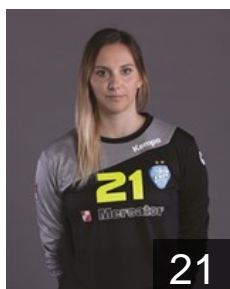

EUROPEAN CUP - PLAYERS LIST

Women's European Cup - EHF Champions League 2018/19

WOMEN'S

 SLO Krim Mercator Ljubljana

Left Club

 SLO

Beganovic Aneja

Position: Line Player
Place of birth: Ljubljana
Date of birth: 09.11.1997
Height: 173 cm

Left Club on 30.12.2018

 CRO

Krsnik Dora

Position: Centre Back
Place of birth: Zagreb
Date of birth: 19.01.1992
Height: 170 cm

late entry on 13.09.2018

 SLO

Pandzic Amra

Position: Goalkeeper
Place of birth: Ljubljana
Date of birth: 20.09.1989
Height: 177 cm