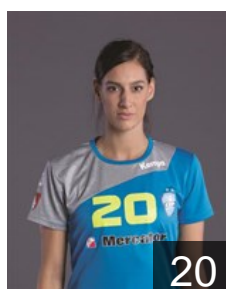

SLO

Baric Polona

Position: Left Wing
Place of birth: Izola
Date of birth: 15.05.1992
Height: 166 cm

FRA

Gnabouyou Marie-Paule

Position: Right Back
Place of birth: Toulouse
Date of birth: 04.03.1988
Height: 185 cm

SLO

Koren Alja

Position: Right Back
Place of birth: Celje
Date of birth: 11.12.1990
Height: 185 cm

SLO

Krajnc Lea

Position: Centre Back
Place of birth: Izola
Date of birth: 01.04.1993
Height: 180 cm

SLO

Ljepoja Natasa