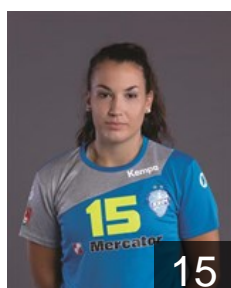

Position: Line Player
Place of birth: Celje
Date of birth: 28.01.1996
Height: 178 cm

SLO

Marincek Ribezl Misa

Position: Goalkeeper
Place of birth: celje
Date of birth: 18.02.1985
Height: 185 cm

SLO

Mavsar Tamara

Position: Left Wing
Place of birth: Ljubljana
Date of birth: 01.04.1991
Height: 178 cm

UKR

Perederiy Olga

Position: Line Player
Place of birth: Zaporozhye
Date of birth: 12.04.1994
Height: 175 cm

MKD

Ristovska Sara

Position: Right Wing
Place of birth: Skopje
Date of birth: 09.09.1996
Height: -

SLO

Stanko Tjasa

Position: Left Back
Place of birth: Maribor
Date of birth: 05.11.1997
Height: 173 cm

GRE

Tsakalou Lamprini

Position: Back
Place of birth: Arta
Date of birth: 07.08.1993
Height: 165 cm