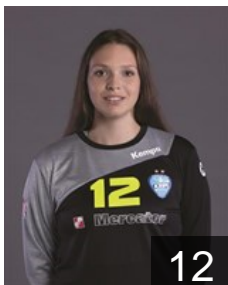

Position: Left Wing
Place of birth: Ljubljana
Date of birth: 01.04.1991
Height: 178 cm

UKR

Perederiy Olga

Position: Line Player
Place of birth: Zaporozhye
Date of birth: 12.04.1994
Height: 175 cm

MKD

Ristovska Sara

Position: Right Wing
Place of birth: Skopje
Date of birth: 09.09.1996
Height: -

SLO

Stanko Tjasa

Position: Left Back
Place of birth: Maribor
Date of birth: 05.11.1997
Height: 173 cm

GRE

Tsakalou Lamprini

Position: Back
Place of birth: Arta
Date of birth: 07.08.1993
Height: 165 cm

EUROPEAN CUP - PLAYERS LIST

Women's European Cup - EHF Champions League 2018/19

WOMEN'S

 SLO Krim Mercator Ljubljana

 SLO

Vojnovic Maja

Position: Goalkeeper
Place of birth: Novo mesto
Date of birth: 26.01.1998
Height: 180 cm

 SLO

Vucko Hana

Position: Back
Place of birth: Ljubljana
Date of birth: 14.11.1998
Height: 175 cm

 SLO

Zabjek Nina

Position: Centre Back
Place of birth: Ljubljana
Date of birth: 04.03.1998
Height: 178 cm

 SLO