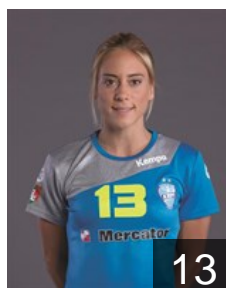

EUROPEAN CUP - PLAYERS LIST

Women's European Cup - EHF Champions League 2018/19

WOMEN'S

SLO Krim Mercator Ljubljana

SLO

Amon Ines

Position: Left Wing
Place of birth: Celje
Date of birth: 13.07.1992
Height: 171 cm

SLO

Baric Polona

Position: Left Wing
Place of birth: Izola
Date of birth: 15.05.1992
Height: 166 cm

FRA

Gnabouyou Marie-Paule

Position: Right Back
Place of birth: Toulouse
Date of birth: 04.03.1988
Height: 185 cm

SLO

Koren Alja

Position: Right Back
Place of birth: Celje
Date of birth: 11.12.1990
Height: 185 cm

SLO

Krajnc Lea

Position: Centre Back
Place of birth: Izola
Date of birth: 01.04.1993
Height: 180 cm

SLO

Ljepoja Natasa