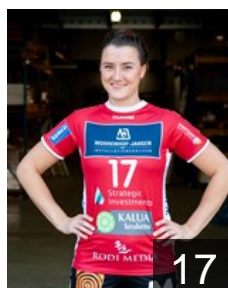

 **NED**

Klomp Kalia

Position: Centre Back
Place of birth: Roermond
Date of birth: 04.08.1999
Height: 171 cm

 **NED**

Kolthof Kelly

Position: Left Wing
Place of birth: Emmen
Date of birth: 16.03.1998
Height: 172 cm

 **NED**

Kooij Jill

Position: Line Player
Place of birth: Oostzaan
Date of birth: 30.04.1996
Height: 176 cm

 **NED**

Koppe Dominique

Position: Line Player
Place of birth: Purmerend
Date of birth: 24.11.1994
Height: 175 cm

 **NED**

Koppe Silvana

Position: Right Back
Place of birth: Purmerend
Date of birth: 29.12.1991
Height: 176 cm

EUROPEAN CUP - PLAYERS LIST

Women's European Cup - EHF Cup 2018/19

 NED Morrenhof Jansen Dalfsen

 NED

Krullaars Nyala

Position: Left Back
Place of birth: Zoetermeer
Date of birth: 25.09.2001
Height: 176 cm

 NED

Oosterwijk Lisa

Position: Left Back
Place of birth: Deventer
Date of birth: 16.10.1997
Height: 186 cm