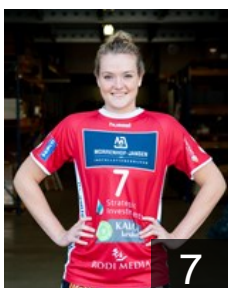

 **NED**

Bosch Lisa

Position: Right Wing
Place of birth: DALFSEN
Date of birth: 27.04.1999
Height: 165 cm

 **NED**

Daleman Roos

Position: Centre Back
Place of birth: Den Haag
Date of birth: 20.04.2003
Height: -

 **NED**

Klomp Kalia

Position: Centre Back
Place of birth: Roermond
Date of birth: 04.08.1999
Height: 171 cm

 **NED**

Kolthof Kelly

Position: Left Wing
Place of birth: Emmen
Date of birth: 16.03.1998
Height: 172 cm

 **NED**

Kooij Jill

Position: Line Player
Place of birth: Oostzaan
Date of birth: 30.04.1996
Height: 176 cm

 **NED**

Koppe Dominique

Position: Line Player
Place of birth: Purmerend
Date of birth: 24.11.1994
Height: 175 cm

 **NED**

Koppe Silvana

Position: Right Back
Place of birth: Purmerend
Date of birth: 29.12.1991
Height: 176 cm

EUROPEAN CUP - PLAYERS LIST

Women's European Cup - EHF Cup 2018/19

 NED Morrenhof Jansen Dalfsen