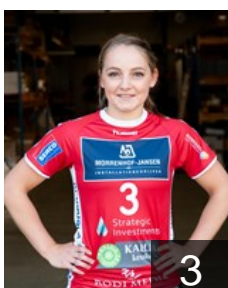

 **NED**

Bosch Lisa

Position: Right Wing
Place of birth: DALFSEN
Date of birth: 27.04.1999
Height: 165 cm

 **NED**

Daleman Roos

Position: Centre Back
Place of birth: Den Haag
Date of birth: 20.04.2003
Height: -

 **NED**

de Roode Sophie

Position: Centre Back
Place of birth: Dalfsen
Date of birth: 22.03.2000
Height: 165 cm

 **NED**

De Wild Nienke

Position: Right Back
Place of birth: Diemen
Date of birth: 28.03.1996
Height: 189 cm

 **NED**

Grob Evelien

Position: Goalkeeper
Place of birth: Hengelo
Date of birth: 17.12.1991
Height: 178 cm

 **NED**

Hilbrands Tessa

Position: Right Wing
Place of birth: Emmen
Date of birth: 07.08.1998
Height: 169 cm

 **NED**

Klomp Kalia

Position: Centre Back
Place of birth: Roermond
Date of birth: 04.08.1999
Height: 171 cm

 **NED**

Kolthof Kelly

Position: Left Wing
Place of birth: Emmen
Date of birth: 16.03.1998
Height: 172 cm