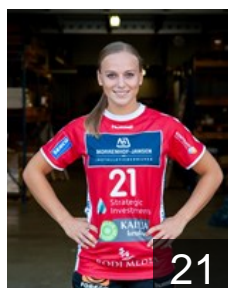

EUROPEAN CUP - PLAYERS LIST

Women's European Cup - EHF Cup 2018/19

 **NED** Morrenhof Jansen Dalfsen

 **BEL**

Antonissen Nele

Position: Centre Back
Place of birth: Antwerpen
Date of birth: 03.11.1996
Height: 170 cm

 **NED**

Bosch Lisa

Position: Right Wing
Place of birth: DALFSEN
Date of birth: 27.04.1999
Height: 165 cm

 **NED**

Daleman Roos

Position: Centre Back
Place of birth: Den Haag
Date of birth: 20.04.2003
Height: -

 **NED**

de Roode Sophie

Position: Centre Back
Place of birth: Dalfsen
Date of birth: 22.03.2000
Height: 165 cm

 **NED**

De Wild Nienke

Position: Right Back
Place of birth: Diemen
Date of birth: 28.03.1996
Height: 189 cm