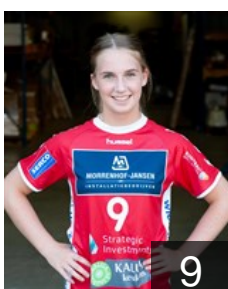

EUROPEAN CUP - PLAYERS LIST

Women's European Cup - EHF Cup 2018/19

 **NED** Morrenhof Jansen Dalfsen

 **BEL**

Antonissen Nele

Position: Centre Back
Place of birth: Antwerpen
Date of birth: 03.11.1996
Height: 170 cm

 **NED**

Bosch Lisa

Position: Right Wing
Place of birth: DALFSEN
Date of birth: 27.04.1999
Height: 165 cm

 **NED**

Daleman Roos

Position: Centre Back
Place of birth: Den Haag
Date of birth: 20.04.2003
Height: -

 **NED**

de Roode Sophie

Position: Centre Back
Place of birth: Dalfsen
Date of birth: 22.03.2000
Height: 165 cm

 **NED**

De Wild Nienke

Position: Right Back
Place of birth: Diemen
Date of birth: 28.03.1996
Height: 189 cm