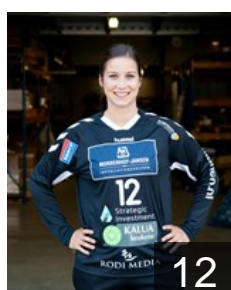

 NED

van der Horst Quinty

Position: Left Wing
Place of birth: Amsterdam
Date of birth: 31.05.1997
Height: 172 cm

 NED

Van Leeuwen Roos

Position: Left Back
Place of birth: Amsterdam
Date of birth: 23.01.1997
Height: 183 cm

 BEL

Verschuuren Clara

Position: Goalkeeper
Place of birth: Lokeren
Date of birth: 10.04.1994
Height: 177 cm

 NED

Wilsterman Nikki

Position: Left Wing
Place of birth: Alkmaar
Date of birth: 07.12.1996
Height: 170 cm