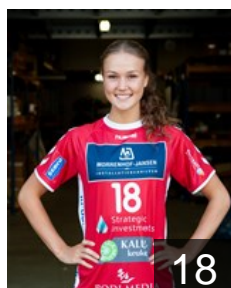

 **NED**

Koppe Silvana

Position: Right Back
Place of birth: Purmerend
Date of birth: 29.12.1991
Height: 176 cm

EUROPEAN CUP - PLAYERS LIST

Women's European Cup - EHF Cup 2018/19

 NED Morrenhof Jansen Dalfsen

 NED

Krullaars Nyala

Position: Left Back
Place of birth: Zoetermeer
Date of birth: 25.09.2001
Height: 176 cm

 NED

Oosterwijk Lisa

Position: Left Back
Place of birth: Deventer
Date of birth: 16.10.1997
Height: 186 cm