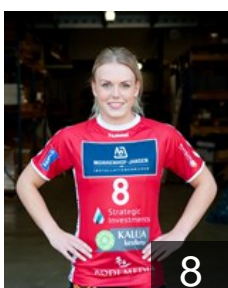

 **NED**

Bosch Lisa

Position: Right Wing
Place of birth: DALFSEN
Date of birth: 27.04.1999
Height: 165 cm

 **NED**

Daleman Roos

Position: Centre Back
Place of birth: Den Haag
Date of birth: 20.04.2003
Height: -

 **NED**

de Roode Sophie

Position: Centre Back
Place of birth: Dalfsen
Date of birth: 22.03.2000
Height: 165 cm

 **NED**

De Wild Nienke

Position: Right Back
Place of birth: Diemen
Date of birth: 28.03.1996
Height: 189 cm

 **NED**

Grob Evelien

Position: Goalkeeper
Place of birth: Hengelo
Date of birth: 17.12.1991
Height: 178 cm

 **NED**

Hilbrands Tessa

Position: Right Wing
Place of birth: Emmen
Date of birth: 07.08.1998
Height: 169 cm

 **NED**

Klomp Kalia

Position: Centre Back
Place of birth: Roermond
Date of birth: 04.08.1999
Height: 171 cm

 **NED**

Kolthof Kelly

Position: Left Wing
Place of birth: Emmen
Date of birth: 16.03.1998
Height: 172 cm