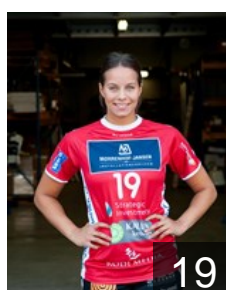

 NED

Krullaars Nyala

Position: Left Back
Place of birth: Zoetermeer
Date of birth: 25.09.2001
Height: 176 cm

 NED

Oosterwijk Lisa

Position: Left Back
Place of birth: Deventer
Date of birth: 16.10.1997
Height: 186 cm

 NED

van der Horst Quinty

Position: Left Wing
Place of birth: Amsterdam
Date of birth: 31.05.1997
Height: 172 cm

 NED

Van Leeuwen Roos

Position: Left Back
Place of birth: Amsterdam
Date of birth: 23.01.1997
Height: 183 cm

 BEL

Verschuuren Clara

Position: Goalkeeper
Place of birth: Lokeren
Date of birth: 10.04.1994
Height: 177 cm

 NED

Wilsterman Nikki

Position: Left Wing
Place of birth: Alkmaar
Date of birth: 07.12.1996
Height: 170 cm