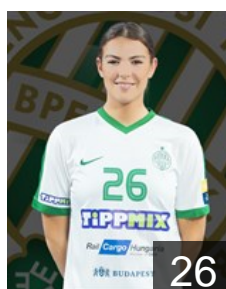

MNE

Malovic Djurdjina

Position: Right Back
Place of birth: Niksic
Date of birth: 05.05.1996
Height: 182 cm