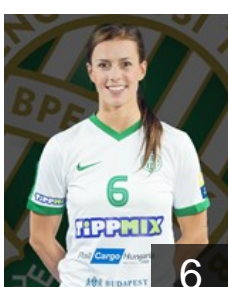

## Nagy Livia

Position: Line Player  
Place of birth: Budapest  
Date of birth: 28.02.1999  
Height: 179 cm

 ESP

## Pena Abaurrea Nerea

Position: Centre Back  
Place of birth: Pamplona  
Date of birth: 13.12.1989  
Height: 175 cm

 HUN