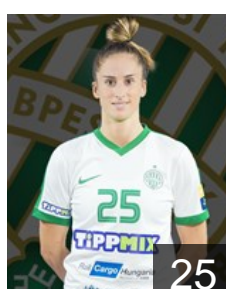

## Meszaros Rea Reka

Position: Line Player  
Place of birth: Vac  
Date of birth: 14.04.1994  
Height: 172 cm

 HUN

## Nagy Livia

Position: Line Player  
Place of birth: Budapest  
Date of birth: 28.02.1999  
Height: 179 cm

 ESP