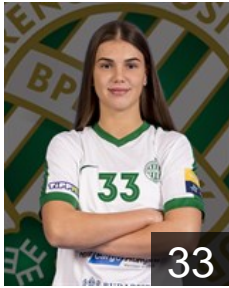

## Szikora Melinda

Position: Goalkeeper  
Place of birth: Kiskunhalas  
Date of birth: 19.11.1988  
Height: 175 cm

# EUROPEAN CUP - PLAYERS LIST

Women's European Cup - EHF Champions League 2018/19

WOMEN'S

 HUN *FTC-Rail Cargo Hungaria*

---

 HUN

**Tóth Nikolett**

Position: Centre Back