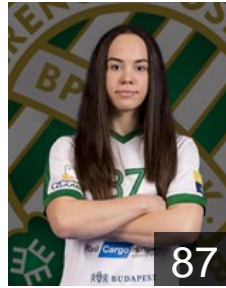

HUN

Zsiboras Luca

Position: Line Player

Place of birth:

Date of birth: 21.05.2001

Height: -