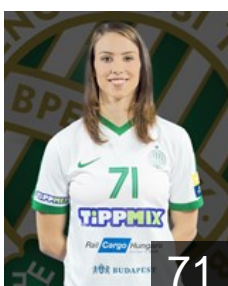

## Hafra Noemi

Position: Left Back  
Place of birth: Cegléd  
Date of birth: 05.10.1998  
Height: 180 cm

 HUN

## Hornyak Dora

Position: Right Back  
Place of birth: Debrecen  
Date of birth: 24.01.1992  
Height: 176 cm

 HUN

## Horvath Dora

Position: Left Back  
Place of birth:  
Date of birth: 23.12.1993  
Height: -

 MNE