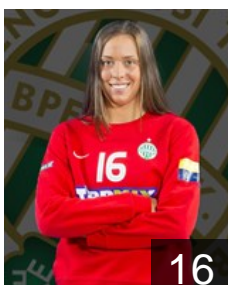

# EUROPEAN CUP - PLAYERS LIST

Women's European Cup - EHF Champions League 2018/19

WOMEN'S

 HUN *FTC-Rail Cargo Hungaria*

 HUN

## Biro Blanka

Position: Goalkeeper  
Place of birth: Vac  
Date of birth: 22.09.1994  
Height: 185 cm

 HUN

## Faluvegi Dorottya

Position: Right Wing  
Place of birth: Budapest  
Date of birth: 31.03.1998  
Height: 170 cm

 HUN