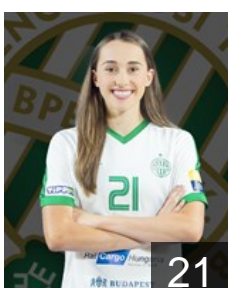

## Lukacs Viktoria

Position: Right Wing  
Place of birth: Budapest  
Date of birth: 31.10.1995  
Height: 165 cm

 MNE

## Malovic Djurdjina

Position: Right Back  
Place of birth: Niksic  
Date of birth: 05.05.1996  
Height: 182 cm

 HUN