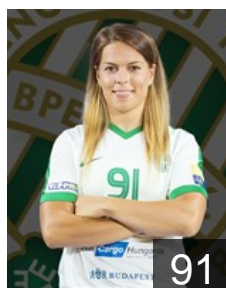

## Klivinyi Kinga

Position: Left Back  
Place of birth: Budapest  
Date of birth: 31.03.1992  
Height: 175 cm

# EUROPEAN CUP - PLAYERS LIST

Women's European Cup - EHF Champions League 2018/19

WOMEN'S

 HUN FTC-Rail Cargo Hungaria

 HUN

## Klujber Katrin Gitta

Position: Right Back  
Place of birth: Dunaújváros  
Date of birth: 21.04.1999  
Height: 170 cm

 HUN