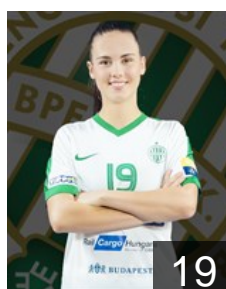

## Biro Blanka

Position: Goalkeeper  
Place of birth: Vac  
Date of birth: 22.09.1994  
Height: 185 cm

 HUN

## Csatlos Csenge

Position: Goalkeeper  
Place of birth: Budapest  
Date of birth: 01.10.2002  
Height: 177 cm

 HUN

## Faluvegi Dorottya

Position: Right Wing  
Place of birth: Budapest  
Date of birth: 31.03.1998  
Height: 170 cm

 HUN