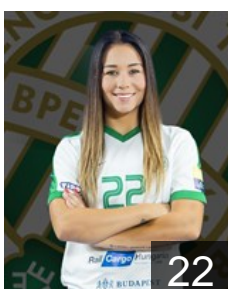

HUN

Lukacs Viktoria

Position: Right Wing
Place of birth: Budapest
Date of birth: 31.10.1995
Height: 165 cm