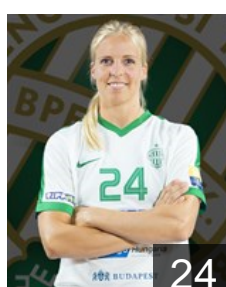

## Nagy Livia

Position: Line Player  
Place of birth: Budapest  
Date of birth: 28.02.1999  
Height: 179 cm

 ESP

## Pena Abaurrea Nerea

Position: Centre Back  
Place of birth: Pamplona  
Date of birth: 13.12.1989  
Height: 175 cm

 HUN

## Schatzl Nadine

Position: Left Wing  
Place of birth: München  
Date of birth: 19.11.1993  
Height: 173 cm

 NED