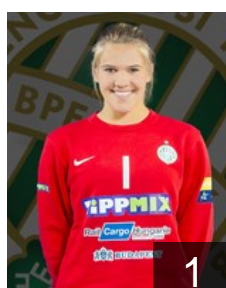

## Faluvegi Dorottya

Position: Right Wing  
Place of birth: Budapest  
Date of birth: 31.03.1998  
Height: 170 cm

 HUN

## Farkas Kata

Position: Right Back  
Place of birth: Szeged  
Date of birth: 28.09.1999  
Height: 180 cm

 HUN

## Györfi Dora

Position: Right Back  
Place of birth: Debrecen  
Date of birth: 23.09.2001  
Height: -

 HUN