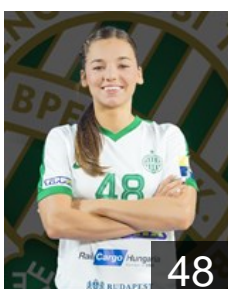

## Biro Blanka

Position: Goalkeeper  
Place of birth: Vac  
Date of birth: 22.09.1994  
Height: 185 cm

 HUN

## Csatlos Csenge

Position: Goalkeeper  
Place of birth: Budapest  
Date of birth: 01.10.2002  
Height: 177 cm

 HUN

## Faluvegi Dorottya

Position: Right Wing  
Place of birth: Budapest  
Date of birth: 31.03.1998  
Height: 170 cm

 HUN