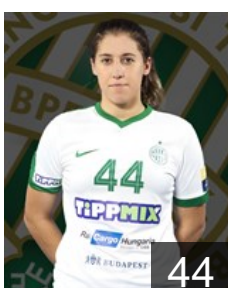

## Csatlos Csenge

Position: Goalkeeper  
Place of birth: Budapest  
Date of birth: 01.10.2002  
Height: 177 cm

 HUN

## Faluvegi Dorottya

Position: Right Wing  
Place of birth: Budapest  
Date of birth: 31.03.1998  
Height: 170 cm

 HUN

## Farkas Kata

Position: Right Back  
Place of birth: Szeged  
Date of birth: 28.09.1999  
Height: 180 cm

 HUN