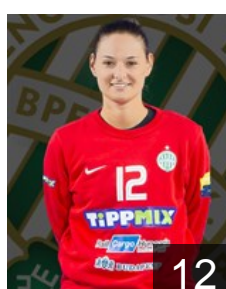

HUN

Szikora Melinda

Position: Goalkeeper
Place of birth: Kiskunhalas
Date of birth: 19.11.1988
Height: 175 cm