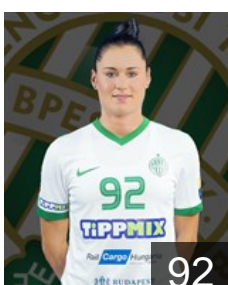

## Hadfi Gréta

Position: Goalkeeper  
Place of birth: Salgótarján  
Date of birth: 28.09.2001  
Height: 174 cm

 HUN

## Hafra Luca

Position: Left Wing  
Place of birth: Budapest  
Date of birth: 27.02.2001  
Height: -

 HUN

## Hafra Noemi

Position: Left Back  
Place of birth: Cegléd  
Date of birth: 05.10.1998  
Height: 180 cm

 HUN