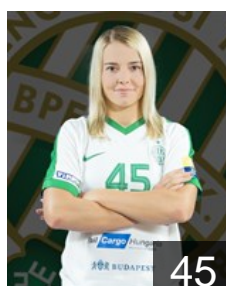

## Györfi Dora

Position: Right Back  
Place of birth: Debrecen  
Date of birth: 23.09.2001  
Height: -

 HUN

## Hadfi Gréta

Position: Goalkeeper  
Place of birth: Salgótarján  
Date of birth: 28.09.2001  
Height: 174 cm

 HUN

## Hafra Luca

Position: Left Wing  
Place of birth: Budapest  
Date of birth: 27.02.2001  
Height: -

 HUN