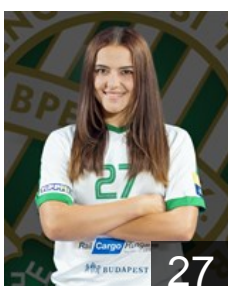

## Györfi Dora

Position: Right Back  
Place of birth: Debrecen  
Date of birth: 23.09.2001  
Height: -

 HUN

## Hadfi Gréta

Position: Goalkeeper  
Place of birth: Salgótarján  
Date of birth: 28.09.2001  
Height: 174 cm

 HUN