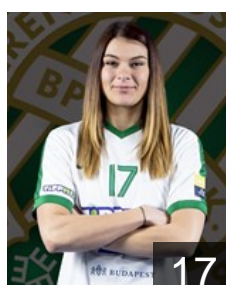

HUN

Horvath Dora

Position: Left Back
Place of birth:
Date of birth: 23.12.1993
Height: -