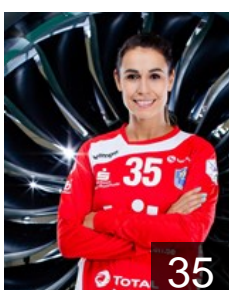

EUROPEAN CUP - PLAYERS LIST

Women's European Cup - EHF Cup 2018/19

WOMEN'S

 GER Buxtehuder SV

 GER
Dölle Isabelle
Position: Right Back
Place of birth: Langenhagen
Date of birth: 21.01.1999
Height: 179 cm

 GER
Düvel Mieke
Position: Centre Back
Place of birth: Geesthacht
Date of birth: 01.07.1997
Height: 180 cm

 GER
Fischer Lone
Position: Left Wing
Place of birth: Schleswig
Date of birth: 08.09.1988
Height: 165 cm

 GER
Geist Svea
Position: Line Player
Place of birth: Hamburg
Date of birth: 07.02.1998
Height: 176 cm