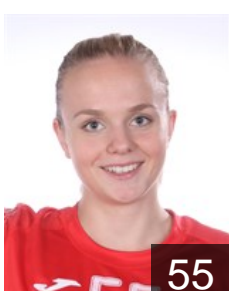

 GER

Lang Saskia

Position: Left Back
Place of birth: Lörrach
Date of birth: 19.12.1986
Height: 179 cm

 GER

Lorenz Pauline

Position: Centre Back
Place of birth: Bad Langensalza
Date of birth: 21.03.1997
Height: 169 cm

 CZE

Luzumova Iveta

Position: Centre Back
Place of birth: Pisek
Date of birth: 03.04.1989
Height: 175 cm

 GER

Mazzucco Alexandra

Position: Right Wing
Place of birth: Lauf a.d. Pegnitz
Date of birth: 29.01.1993
Height: 175 cm

 GER

Müller Nina Christin

Position: Centre Back
Place of birth: BREMEN
Date of birth: 14.11.1980
Height: 180 cm

 SVK

Popluharova Petra

Position: Left Back
Place of birth: Partizanske
Date of birth: 23.08.1988
Height: 176 cm

 GER

Redder Julia

Position: Left Back
Place of birth: Erfurt
Date of birth: 14.09.1998
Height: 176 cm

 GER

Rühl Arwen

Position: Left Back
Place of birth: Hamburg
Date of birth: 20.06.2002
Height: 179 cm

 MKD