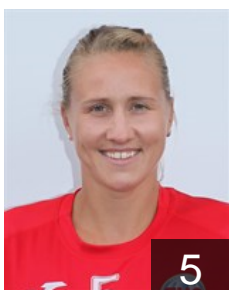

 GER
Hubinger Anne
Position: Right Back
Place of birth: Ribnitz-
Date of birth: 31.07.1993
Height: 185 cm

 SVK
Jakubisova Lydia
Position: Right Wing
Place of birth: Bojnice
Date of birth: 14.10.1981
Height: 168 cm

 GER
Krause Jana
Position: Goalkeeper
Place of birth: München
Date of birth: 10.06.1987
Height: 186 cm

EUROPEAN CUP - PLAYERS LIST

Women's European Cup - EHF Champions League 2018/19

WOMEN'S

 GER Thüringer HC

 GER

Lang Saskia

Position: Left Back
Place of birth: Lörrach
Date of birth: 19.12.1986
Height: 179 cm

 GER

Lorenz Pauline

Position: Centre Back
Place of birth: Bad Langensalza
Date of birth: 21.03.1997
Height: 169 cm