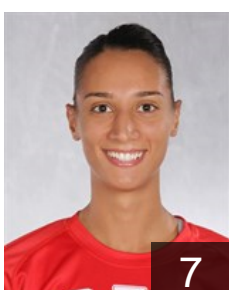

 GER

Müller Nina Christin

Position: Centre Back
Place of birth: BREMEN
Date of birth: 14.11.1980
Height: 180 cm

 SVK

Popluharova Petra

Position: Left Back
Place of birth: Partizanske
Date of birth: 23.08.1988
Height: 176 cm

 GER

Redder Julia

Position: Left Back
Place of birth: Erfurt
Date of birth: 14.09.1998
Height: 176 cm

 GER

Rühl Arwen

Position: Left Back
Place of birth: Hamburg
Date of birth: 20.06.2002
Height: 179 cm

 MKD

Sazdovska Jovana

Position: Left Wing
Place of birth: Skopje
Date of birth: 27.06.1993
Height: 177 cm

 AUT

Scheffknecht Beate

Position: Left Back
Place of birth: Innsbruck
Date of birth: 27.02.1990
Height: -