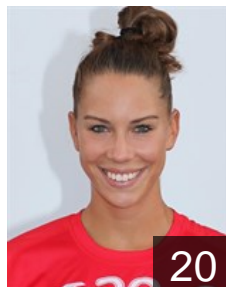

EUROPEAN CUP - PLAYERS LIST

Women's European Cup - EHF Champions League 2018/19

WOMEN'S

 GER Thüringer HC

 GER
Bessert Tyra
Position: Left Wing
Place of birth: Erfurt
Date of birth: 04.05.2002
Height: 173 cm

 GER
Bölk Emily
Position: Left Back
Place of birth: Buxtehude
Date of birth: 26.04.1998
Height: 184 cm

 GER
Breitschuh Anne
Position: Line Player
Place of birth: Erfurt
Date of birth: 13.08.1988
Height: 179 cm