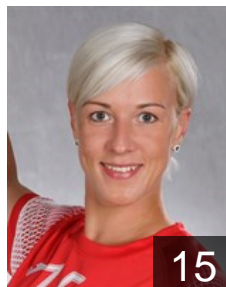

 GER

Schilk Nina

Position: Left Wing
Place of birth: Hamburg
Date of birth: 09.07.1989
Height: 165 cm

 GER

Schmelzer Meike

Position: Line Player
Place of birth: Wiesbaden
Date of birth: 19.07.1993
Height: 178 cm

EUROPEAN CUP - PLAYERS LIST

Women's European Cup - EHF Champions League 2018/19

WOMEN'S

 GER Thüringer HC

 GER

Stolle Alicia

Position: Right Back
Place of birth: Ahlen
Date of birth: 17.06.1996
Height: 179 cm

 HUN

Tricsuk Krisztina

Position: Back
Place of birth: Boksztogorszk
Date of birth: 17.07.1985
Height: 176 cm

 GER

Westland Antonia

Position: Left Back
Place of birth: Erfurt
Date of birth: 21.11.1997
Height: 179 cm