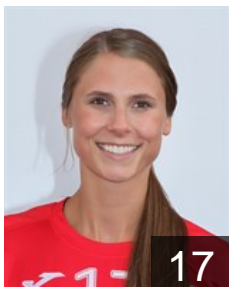

EUROPEAN CUP - PLAYERS LIST

Women's European Cup - EHF Champions League 2018/19

WOMEN'S

GER Thüringer HC

GER

Stolle Alicia

Position: Right Back
Place of birth: Ahlen
Date of birth: 17.06.1996
Height: 179 cm