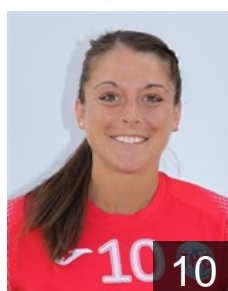

 GER

Lang Saskia

Position: Left Back
Place of birth: Lörrach
Date of birth: 19.12.1986
Height: 179 cm

 GER

Lorenz Pauline

Position: Centre Back
Place of birth: Bad Langensalza
Date of birth: 21.03.1997
Height: 169 cm

 CZE

Luzumova Iveta

Position: Centre Back
Place of birth: Pisek
Date of birth: 03.04.1989
Height: 175 cm

 GER

Mazzucco Alexandra

Position: Right Wing
Place of birth: Lauf a.d. Pegnitz
Date of birth: 29.01.1993
Height: 175 cm