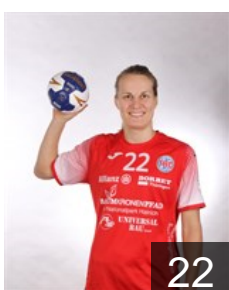

 GER

Lang Saskia

Position: Left Back
Place of birth: Lörrach
Date of birth: 19.12.1986
Height: 179 cm

 GER

Lorenz Pauline

Position: Centre Back
Place of birth: Bad Langensalza
Date of birth: 21.03.1997
Height: 169 cm

 CZE

Luzumova Iveta

Position: Centre Back
Place of birth: Pisek
Date of birth: 03.04.1989
Height: 175 cm

 GER

Mazzucco Alexandra

Position: Right Wing
Place of birth: Lauf a.d. Pegnitz
Date of birth: 29.01.1993
Height: 175 cm

 GER

Müller Nina Christin

Position: Centre Back
Place of birth: BREMEN
Date of birth: 14.11.1980
Height: 180 cm

 SVK

Popluharova Petra

Position: Left Back
Place of birth: Partizanske
Date of birth: 23.08.1988
Height: 176 cm

 GER

Redder Julia

Position: Left Back
Place of birth: Erfurt
Date of birth: 14.09.1998
Height: 176 cm

 GER

Rühl Arwen

Position: Left Back
Place of birth: Hamburg
Date of birth: 20.06.2002
Height: 179 cm

 MKD