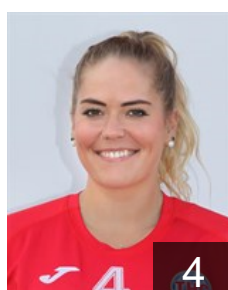

 GER

Müller Nina Christin

Position: Centre Back
Place of birth: BREMEN
Date of birth: 14.11.1980
Height: 180 cm

 SVK

Popluharova Petra

Position: Left Back
Place of birth: Partizanske
Date of birth: 23.08.1988
Height: 176 cm

 GER

Redder Julia

Position: Left Back
Place of birth: Erfurt
Date of birth: 14.09.1998
Height: 176 cm

 GER

Rühl Arwen

Position: Left Back
Place of birth: Hamburg
Date of birth: 20.06.2002
Height: 179 cm

 MKD

Sazdovska Jovana

Position: Left Wing
Place of birth: Skopje
Date of birth: 27.06.1993
Height: 177 cm

 AUT

Scheffknecht Beate

Position: Left Back
Place of birth: Innsbruck
Date of birth: 27.02.1990
Height: -