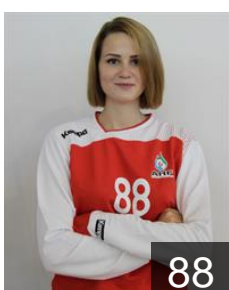

RUS
Durnina Anna
Position: Goalkeeper
Place of birth: Saint-Petersburg
Date of birth: 28.08.1995
Height: 180 cm