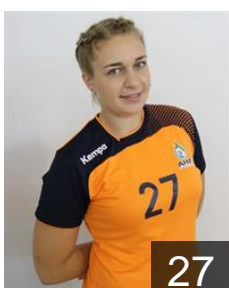

EUROPEAN CUP - PLAYERS LIST

Women's European Cup - EHF Cup 2017/18

 AZE NUR HC Mingachevir

 RUS
Artamonova Ekaterina
Position: Right Back
Place of birth: Volgograd
Date of birth: 03.06.1989
Height: 179 cm

 RUS
Chaplygina Daria
Position: Centre Back
Place of birth: Astrakhan
Date of birth: 18.09.1994
Height: 18 cm

 RUS
Chernyshkova Alla
Position: Centre Back
Place of birth: Omsk
Date of birth: 01.08.1988
Height: 178 cm

 RUS
Deriavko Polina
Position: Left Wing
Place of birth: Novokuznetsk
Date of birth: 22.09.1997
Height: 174 cm

 RUS
Durnina Anna
Position: Goalkeeper
Place of birth: Saint-Petersburg
Date of birth: 28.08.1995
Height: 180 cm

 RUS
Dydar Victoria
Position: Centre Back
Place of birth: Buktil
Date of birth: 02.08.1993
Height: 170 cm

 RUS
Fedorova Elizaveta
Position: Line Player
Place of birth: Psekups
Date of birth: 27.04.1994
Height: 180 cm