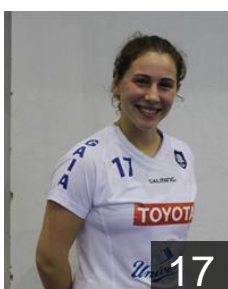

 **POR**  
**Jesus Sofia**  
Position: Wing  
Place of birth: Vila Nova de Gaia  
Date of birth: 09.03.1999  
Height: 172 cm

# EUROPEAN CUP - PLAYERS LIST

Women's European Cup - EHF Cup 2017/18

 **POR** *Colegio de Gaia*

 **POR**  
**Mendes Catarina**  
Position: Right Wing  
Place of birth: Vila Nova de Gaia  
Date of birth: 26.07.1997  
Height: 157 cm

 **POR**  
**Monteiro Carolina**  
Position: Left Wing  
Place of birth: Aveiro  
Date of birth: 08.10.1998  
Height: -

 **POR**  
**Pinho Nair**  
Position: Right Wing  
Place of birth: V. N. Gaia  
Date of birth: 28.03.1994  
Height: 160 cm