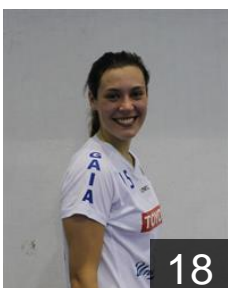

 **POR**  
**Costa Melissa**  
Position: Left Wing  
Place of birth: V.N. Gaia  
Date of birth: 27.07.1992  
Height: 172 cm

 **POR**  
**Costa Sara**  
Position: Left Wing  
Place of birth: Vila Nova de Gaia  
Date of birth: 16.01.1997  
Height: 166 cm

 **POR**  
**Da Silva Lima Patricia**  
Position: Centre Back  
Place of birth: Porto  
Date of birth: 03.02.1995  
Height: -

 **POR**  
**Ferreira Ana Catarina**  
Position: Goalkeeper  
Place of birth: Porto  
Date of birth: 26.08.1999  
Height: 171 cm

 **POR**  
**Ferreira Jessica**  
Position: Goalkeeper  
Place of birth: Funchal  
Date of birth: 11.10.1996  
Height: -

 **POR**  
**Figueiredo Beatriz**  
Position: Right Back  
Place of birth: Porto  
Date of birth: 19.07.2000  
Height: 167 cm

 **POR**  
**Fontes Filipa**  
Position: Left Wing  
Place of birth: Miragaia-Porto  
Date of birth: 30.04.1988  
Height: 165 cm

 **POR**  
**Gante Ana**  
Position: Right Back  
Place of birth: Marrazes  
Date of birth: 21.01.1995  
Height: 168 cm