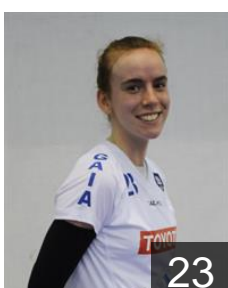

POR
Resende Patricia
Position: Right Wing
Place of birth: Porto
Date of birth: 02.08.1997
Height: 177 cm