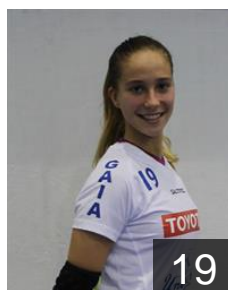

# EUROPEAN CUP - PLAYERS LIST

Women's European Cup - EHF Cup 2017/18

 **POR** *Colegio de Gaia*

 **POR**  
**Araujo Ana**  
Position: Left Wing  
Place of birth: Porto  
Date of birth: 19.04.1998  
Height: 158 cm

 **POR**  
**Barbosa Filipa**  
Position: Centre Back  
Place of birth: Porto  
Date of birth: 05.02.2000  
Height: 161 cm

 **POR**  
**Cerqueira Bruna**  
Position: Goalkeeper  
Place of birth: Porto  
Date of birth: 27.05.1999  
Height: 169 cm

 **POR**  
**Costa Melissa**  
Position: Left Wing  
Place of birth: V.N. Gaia  
Date of birth: 27.07.1992  
Height: 172 cm

 **POR**  
**Costa Sara**  
Position: Left Wing  
Place of birth: Vila Nova de Gaia  
Date of birth: 16.01.1997  
Height: 166 cm

 **POR**  
**Da Silva Lima Patricia**  
Position: Centre Back  
Place of birth: Porto  
Date of birth: 03.02.1995  
Height: -

 **POR**  
**Ferreira Ana Catarina**  
Position: Goalkeeper  
Place of birth: Porto  
Date of birth: 26.08.1999  
Height: 171 cm