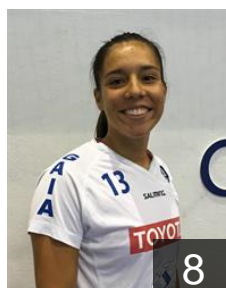

 **POR**  
**Jesus Sofia**  
Position: Wing  
Place of birth: Vila Nova de Gaia  
Date of birth: 09.03.1999  
Height: 172 cm

# EUROPEAN CUP - PLAYERS LIST

Women's European Cup - EHF Cup 2017/18

 **POR** *Colegio de Gaia*

 **POR**  
**Mendes Catarina**  
Position: Right Wing  
Place of birth: Vila Nova de Gaia  
Date of birth: 26.07.1997  
Height: 157 cm

 **POR**  
**Monteiro Carolina**  
Position: Left Wing  
Place of birth: Aveiro  
Date of birth: 08.10.1998  
Height: -

 **POR**  
**Pinho Nair**  
Position: Right Wing  
Place of birth: V. N. Gaia  
Date of birth: 28.03.1994  
Height: 160 cm