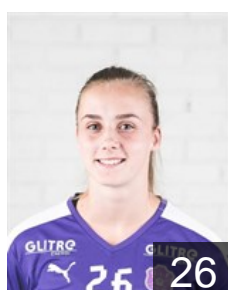

EUROPEAN CUP - PLAYERS LIST

Women's European Cup - EHF Cup 2017/18

 NOR Glassverket

 NOR

Aasbo Charlotte

Position: Left Wing
Place of birth: Drammen
Date of birth: 10.05.1988
Height: 160 cm

 NOR

Brekke Anna Aasprong

Position: Back
Place of birth: Drammen
Date of birth: 21.07.1998
Height: 173 cm

 NOR

Bull-Engelstad Nina

Position: Wing
Place of birth: Drammen
Date of birth: 01.09.1989
Height: 165 cm

 NOR

Christensen Freja

Position: Back
Place of birth: Hong Kong
Date of birth: 31.05.1999
Height: 176 cm

 NOR

Deila Live Rushfeldt

Position: Back
Place of birth: Skien
Date of birth: 15.01.2000
Height: 176 cm

 NOR

Deila Thale Rushfeldt

Position: Back
Place of birth: Skien
Date of birth: 15.01.2000
Height: 177 cm

 ITA

Fanton Irene

Position: Left Back
Place of birth: Padova
Date of birth: 03.04.1994
Height: -

 NOR

Figenschau Marte Siren

Position: Line Player
Place of birth: Drammen
Date of birth: 12.03.2000
Height: 180 cm