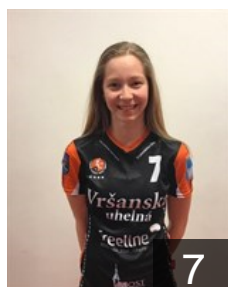

CZE

Dvorakova Veronika

Position: Left Wing
Place of birth: Cheb
Date of birth: 07.12.2000
Height: -