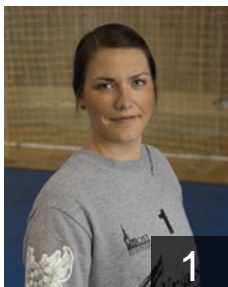

EUROPEAN CUP - PLAYERS LIST

Women's European Cup - EHF Cup 2017/18

WOMEN'S

CZE DHK Banik Most

CZE

Bezpalcova Eva

Position: Goalkeeper
Place of birth: České Budejovice
Date of birth: 29.04.1990
Height: 187 cm