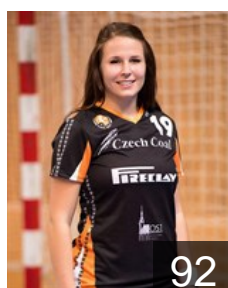

CZE

Janouskova Michaela

Position: Right Back
Place of birth: Mariánské Lázně
Date of birth: 21.11.1992
Height: 173 cm