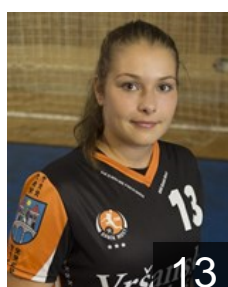

## Eksteinova Tereza

Position: Right Wing  
Place of birth: Plzeň  
Date of birth: 11.03.1999  
Height: 168 cm

CZE

## Janouskova Michaela

Position: Right Back  
Place of birth: Mariánské Lázně  
Date of birth: 21.11.1992  
Height: 173 cm

CZE

## Jerabkova Marketa

Position: Centre Back  
Place of birth: Plzeň  
Date of birth: 08.02.1996  
Height: 174 cm

CZE