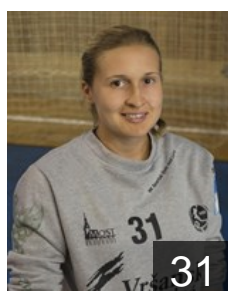

CZE

Müllnerova Dominika

Position: Goalkeeper
Place of birth: Usti nad Labem
Date of birth: 26.03.1992
Height: 170 cm