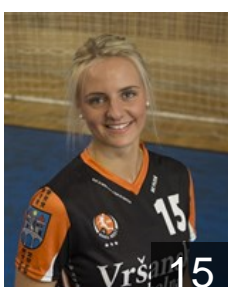

CZE

Jerabkova Marketa

Position: Centre Back
Place of birth: Plzeň
Date of birth: 08.02.1996
Height: 174 cm