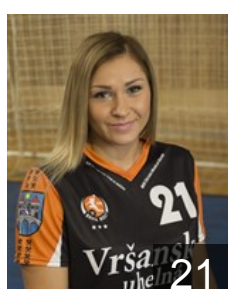

SVK

Szarkova Simona

Position: Left Back
Place of birth: Nové Zámky
Date of birth: 02.01.1992
Height: 174 cm