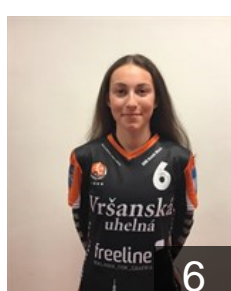

## Sipova Veronika

Position: Left Back  
Place of birth: Litvínov  
Date of birth: 21.03.2000  
Height: 172 cm

CZE

## Striskova Adela

Position: Left Back  
Place of birth: Most  
Date of birth: 14.12.2000  
Height: -

CZE

## Svihnosova Nikola

Position: Right Wing  
Place of birth: Praha  
Date of birth: 26.05.2000  
Height: 166 cm

SVK

## Szarkova Simona

Position: Left Back  
Place of birth: Nové Zámky  
Date of birth: 02.01.1992  
Height: 174 cm

CZE