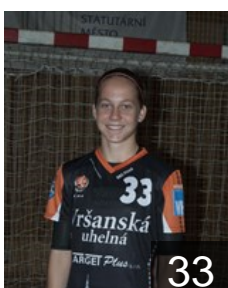

## Chmelarova Tereza

Position: Left Wing  
Place of birth: Kyjov  
Date of birth: 22.01.1984  
Height: 172 cm

CZE

## Dvorakova Katerina

Position: Line Player  
Place of birth: Most  
Date of birth: 02.07.1984  
Height: 176 cm

CZE

## Dvorakova Veronika

Position: Left Wing  
Place of birth: Cheb  
Date of birth: 07.12.2000  
Height: -

CZE