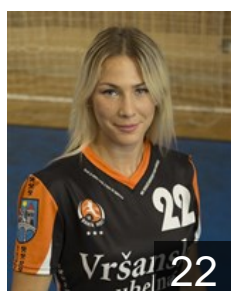

SVK

Mikulcik Lucia

Position: Left Wing
Place of birth: Trnava
Date of birth: 22.06.1988
Height: 164 cm