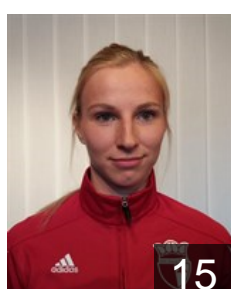

## Hillebrandova Michaela

Position: Goalkeeper  
Place of birth: Liberec  
Date of birth: 21.06.1996  
Height: 169 cm

 CZE

## Horakova Veronika

Position: Goalkeeper  
Place of birth: Praha  
Date of birth: 11.12.1998  
Height: 174 cm

 HUN

## Hudak Anette Emma

Position: Left Back  
Place of birth: Bratislava  
Date of birth: 25.03.1998  
Height: 178 cm

 CZE