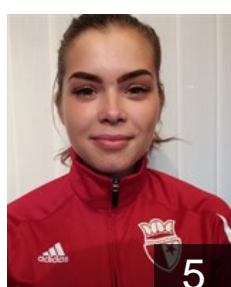

CZE

Motejllova Nikola

Position: Left Wing
Place of birth: Ustí nad Labem
Date of birth: 20.09.1997
Height: 163 cm