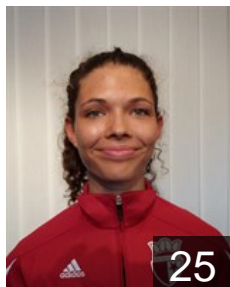

EUROPEAN CUP - PLAYERS LIST

Women's European Cup - EHF Cup 2017/18

CZE DHC Slavia Praha

CZE

Svobodova Eva

Position: Left Wing
Place of birth: Praha
Date of birth: 29.04.1998
Height: -