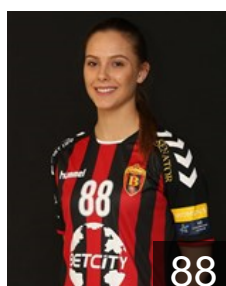

# EUROPEAN CUP - PLAYERS LIST

WOMEN'S EHF Champions League 2017/18

WOMEN'S

 MKD WHC Vardar

 MKD

**Bajramoska Mirjeta**

Position: Left Back  
Place of birth: Bitola  
Date of birth: 22.11.1984  
Height: 179 cm

 CRO

**Canadija Andrea**

Position: Line Player  
Place of birth: Sinj  
Date of birth: 09.10.1993  
Height: 174 cm

 SRB

**Cvijic Dragana**

Position: Line Player  
Place of birth: Beograd  
Date of birth: 15.03.1990  
Height: 183 cm

 MKD

**Gichevska Leonida**

Position: Left Back  
Place of birth: Sveti Nikole  
Date of birth: 20.06.1998  
Height: -

 MKD

**Keramichieva Teodora**

Position: Left Back  
Place of birth: Skopje  
Date of birth: 14.01.1996  
Height: 176 cm

 RUS

**Khmyrova Tatiana**

Position: Right Back  
Place of birth: Volgograd  
Date of birth: 06.02.1990  
Height: 178 cm

 MNE

**Klikovac Andrea**

Position: Right Back  
Place of birth: Podgorica  
Date of birth: 05.05.1991  
Height: 174 cm