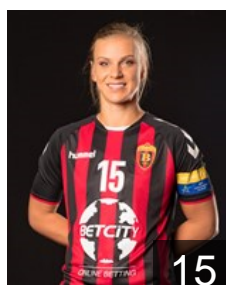

 MKD

**Gichevska Leonida**

Position: Left Back  
Place of birth: Sveti Nikole  
Date of birth: 20.06.1998  
Height: -

 MKD

**Keramichieva Teodora**

Position: Left Back  
Place of birth: Skopje  
Date of birth: 14.01.1996  
Height: 176 cm

 RUS

**Khmyrova Tatiana**

Position: Right Back  
Place of birth: Volgograd  
Date of birth: 06.02.1990  
Height: 178 cm

 MNE

**Klikovac Andrea**

Position: Right Back  
Place of birth: Podgorica  
Date of birth: 05.05.1991  
Height: 174 cm

 RUS

**Kuznetsova Polina**

Position: Left Wing  
Place of birth: Shopokov  
Date of birth: 10.06.1987  
Height: 170 cm

 FRA

**Lacrabere Alexandra**

Position: Right Back  
Place of birth: Pau  
Date of birth: 27.04.1987  
Height: 177 cm

 SLO

**Lazovic Barbara**

Position: Right Back  
Place of birth: Brezice  
Date of birth: 04.01.1988  
Height: 183 cm

 SRB

**Lekic Andrea**

Position: Centre Back  
Place of birth: Beograd  
Date of birth: 06.09.1987  
Height: 178 cm