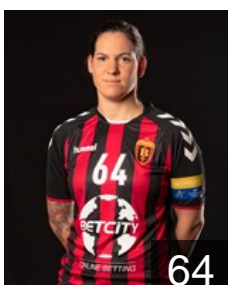

 MKD

**Gichevska Leonida**

Position: Left Back  
Place of birth: Sveti Nikole  
Date of birth: 20.06.1998  
Height: -

 MKD

**Keramichieva Teodora**

Position: Left Back  
Place of birth: Skopje  
Date of birth: 14.01.1996  
Height: 176 cm

 RUS

**Khmyrova Tatiana**

Position: Right Back  
Place of birth: Volgograd  
Date of birth: 06.02.1990  
Height: 178 cm

 MNE

**Klikovac Andrea**

Position: Right Back  
Place of birth: Podgorica  
Date of birth: 05.05.1991  
Height: 174 cm

 RUS

**Kuznetsova Polina**

Position: Left Wing  
Place of birth: Shopokov  
Date of birth: 10.06.1987  
Height: 170 cm

 FRA

**Lacrabere Alexandra**

Position: Right Back  
Place of birth: Pau  
Date of birth: 27.04.1987  
Height: 177 cm

 SLO

**Lazovic Barbara**

Position: Right Back  
Place of birth: Brezice  
Date of birth: 04.01.1988  
Height: 183 cm

 SRB

**Lekic Andrea**

Position: Centre Back  
Place of birth: Beograd  
Date of birth: 06.09.1987  
Height: 178 cm