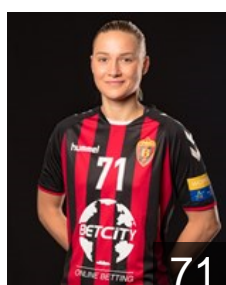

# EUROPEAN CUP - PLAYERS LIST

WOMEN'S EHF Champions League 2017/18

WOMEN'S

 MKD WHC Vardar

 MKD

**Bajramoska Mirjeta**

Position: Left Back  
Place of birth: Bitola  
Date of birth: 22.11.1984  
Height: 179 cm

 CRO

**Canadija Andrea**

Position: Line Player  
Place of birth: Sinj  
Date of birth: 09.10.1993  
Height: 174 cm

 SRB

**Cvijic Dragana**

Position: Line Player  
Place of birth: Beograd  
Date of birth: 15.03.1990  
Height: 183 cm

 MKD

**Gichevska Leonida**

Position: Left Back  
Place of birth: Sveti Nikole  
Date of birth: 20.06.1998  
Height: -

 MKD

**Keramichieva Teodora**

Position: Left Back  
Place of birth: Skopje  
Date of birth: 14.01.1996  
Height: 176 cm

 RUS

**Khmyrova Tatiana**

Position: Right Back  
Place of birth: Volgograd  
Date of birth: 06.02.1990  
Height: 178 cm

 MNE

**Klikovac Andrea**

Position: Right Back  
Place of birth: Podgorica  
Date of birth: 05.05.1991  
Height: 174 cm