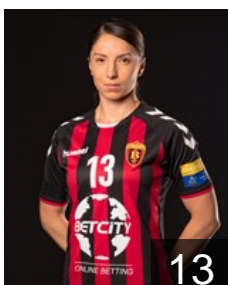

# EUROPEAN CUP - PLAYERS LIST

WOMEN'S EHF Champions League 2017/18

WOMEN'S

 MKD WHC Vardar

 MKD

**Bajramoska Mirjeta**

Position: Left Back  
Place of birth: Bitola  
Date of birth: 22.11.1984  
Height: 179 cm

 CRO

**Canadija Andrea**

Position: Line Player  
Place of birth: Sinj  
Date of birth: 09.10.1993  
Height: 174 cm

 SRB

**Cvijic Dragana**

Position: Line Player  
Place of birth: Beograd  
Date of birth: 15.03.1990  
Height: 183 cm

 MKD

**Gichevska Leonida**

Position: Left Back  
Place of birth: Sveti Nikole  
Date of birth: 20.06.1998  
Height: -

 MKD

**Keramichieva Teodora**

Position: Left Back  
Place of birth: Skopje  
Date of birth: 14.01.1996  
Height: 176 cm