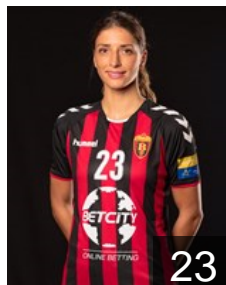

 SLO

**Lazovic Barbara**

Position: Right Back  
Place of birth: Brezice  
Date of birth: 04.01.1988  
Height: 183 cm

 SRB

**Lekic Andrea**

Position: Centre Back  
Place of birth: Beograd  
Date of birth: 06.09.1987  
Height: 178 cm

 FRA

**Leynaud A.**

Position: Goalkeeper  
Place of birth: Aubenas  
Date of birth: 02.05.1986  
Height: 178 cm

## Micevska Jovana

Position: Goalkeeper  
Place of birth: Skopje  
Date of birth: 26.07.2000  
Height: -

 CRO