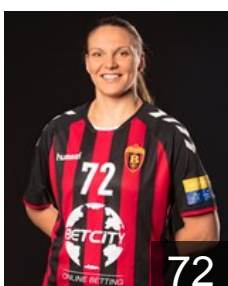

# EUROPEAN CUP - PLAYERS LIST

WOMEN'S EHF Champions League 2017/18

WOMEN'S

 MKD WHC Vardar

 MKD

**Bajramoska Mirjeta**

Position: Left Back  
Place of birth: Bitola  
Date of birth: 22.11.1984  
Height: 179 cm

 CRO

**Canadija Andrea**

Position: Line Player  
Place of birth: Sinj  
Date of birth: 09.10.1993  
Height: 174 cm

 SRB

**Cvijic Dragana**

Position: Line Player  
Place of birth: Beograd  
Date of birth: 15.03.1990  
Height: 183 cm

 MKD

**Gichevska Leonida**

Position: Left Back  
Place of birth: Sveti Nikole  
Date of birth: 20.06.1998  
Height: -

 MKD

**Keramichieva Teodora**

Position: Left Back  
Place of birth: Skopje  
Date of birth: 14.01.1996  
Height: 176 cm

 RUS

**Khmyrova Tatiana**

Position: Right Back  
Place of birth: Volgograd  
Date of birth: 06.02.1990  
Height: 178 cm

 MNE

**Klikovac Andrea**

Position: Right Back  
Place of birth: Podgorica  
Date of birth: 05.05.1991  
Height: 174 cm