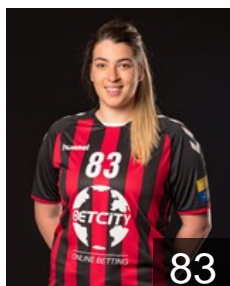

## Micevska Jovana

Position: Goalkeeper  
Place of birth: Skopje  
Date of birth: 26.07.2000  
Height: -

 CRO

## Penezic Andrea

Position: Left Back  
Place of birth: Zagreb  
Date of birth: 13.11.1985  
Height: 186 cm

 SRB