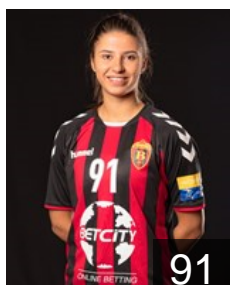

MKD

Ristovska Sara

Position: Right Wing
Place of birth: Skopje
Date of birth: 09.09.1996
Height: -