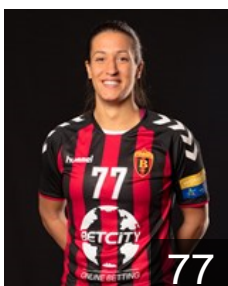

 MKD

**Gichevska Leonida**

Position: Left Back  
Place of birth: Sveti Nikole  
Date of birth: 20.06.1998  
Height: -

 MKD

**Keramichieva Teodora**

Position: Left Back  
Place of birth: Skopje  
Date of birth: 14.01.1996  
Height: 176 cm

 RUS

**Khmyrova Tatiana**

Position: Right Back  
Place of birth: Volgograd  
Date of birth: 06.02.1990  
Height: 178 cm

 MNE

**Klikovac Andrea**

Position: Right Back  
Place of birth: Podgorica  
Date of birth: 05.05.1991  
Height: 174 cm

 RUS

**Kuznetsova Polina**

Position: Left Wing  
Place of birth: Shopokov  
Date of birth: 10.06.1987  
Height: 170 cm

 FRA

**Lacrabere Alexandra**

Position: Right Back  
Place of birth: Pau  
Date of birth: 27.04.1987  
Height: 177 cm

 SLO

**Lazovic Barbara**

Position: Right Back  
Place of birth: Brezice  
Date of birth: 04.01.1988  
Height: 183 cm

 SRB

**Lekic Andrea**

Position: Centre Back  
Place of birth: Beograd  
Date of birth: 06.09.1987  
Height: 178 cm