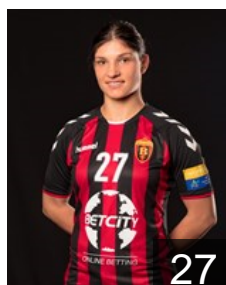

# EUROPEAN CUP - PLAYERS LIST

WOMEN'S EHF Champions League 2017/18

WOMEN'S

 MKD WHC Vardar

 MKD

**Bajramoska Mirjeta**

Position: Left Back  
Place of birth: Bitola  
Date of birth: 22.11.1984  
Height: 179 cm

 CRO

**Canadija Andrea**

Position: Line Player  
Place of birth: Sinj  
Date of birth: 09.10.1993  
Height: 174 cm

 SRB

**Cvijic Dragana**

Position: Line Player  
Place of birth: Beograd  
Date of birth: 15.03.1990  
Height: 183 cm

 MKD

**Gichevska Leonida**

Position: Left Back  
Place of birth: Sveti Nikole  
Date of birth: 20.06.1998  
Height: -

 MKD

**Keramichieva Teodora**

Position: Left Back  
Place of birth: Skopje  
Date of birth: 14.01.1996  
Height: 176 cm