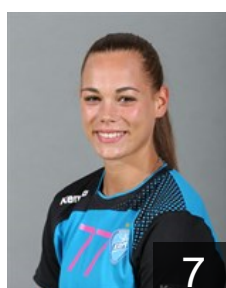

WOMEN'S EHF Champions League 2017/18

WOMEN'S

 SLO *Krim Mercator Ljubljana*

 SLO

Pandzic Amra

Position: Goalkeeper
Place of birth: Ljubljana
Date of birth: 20.09.1989
Height: 177 cm

 UKR

Perederiy Olga

Position: Line Player
Place of birth: Zaporozhye
Date of birth: 12.04.1994
Height: 175 cm

 SLO

Stanko Tjasa

Position: Centre Back
Place of birth: Maribor
Date of birth: 05.11.1997
Height: -

 SLO

Stefanisin Sergeja

Position: Goalkeeper
Place of birth: Ljubljana
Date of birth: 19.09.1974
Height: 184 cm

 GRE

Tsakalou Lamprini

Position: Centre Back
Place of birth: Arta
Date of birth: 07.08.1993
Height: 170 cm

 SLO

Zrimsek Ana