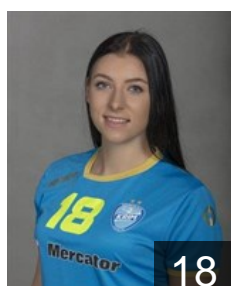

Position: Line Player
Place of birth: Zaporozhye
Date of birth: 12.04.1994
Height: 175 cm

 SLO

Stanko Tjasa

Position: Centre Back
Place of birth: Maribor
Date of birth: 05.11.1997
Height: -

 SLO

Stefanisin Sergeja

Position: Goalkeeper
Place of birth: Ljubljana
Date of birth: 19.09.1974
Height: 184 cm

 GRE

Tsakalou Lamprini

Position: Centre Back
Place of birth: Arta
Date of birth: 07.08.1993
Height: 170 cm

 SLO

Zrimsek Ana

Position: Right Wing
Place of birth: Ljubljana
Date of birth: 17.08.1995
Height: 180 cm

 SLO

Zulic Nina

Position: Centre Back
Place of birth: LJUBLJANA
Date of birth: 04.12.1995
Height: 169 cm

EUROPEAN CUP - PLAYERS LIST