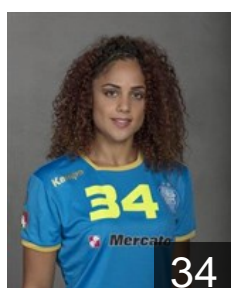

WOMEN'S EHF Champions League 2017/18

WOMEN'S

 SLO *Krim Mercator Ljubljana*

 SLO

Pandzic Amra

Position: Goalkeeper
Place of birth: Ljubljana
Date of birth: 20.09.1989
Height: 177 cm

 UKR

Perederiy Olga

Position: Line Player
Place of birth: Zaporozhye
Date of birth: 12.04.1994
Height: 175 cm

 SLO

Stanko Tjasa

Position: Centre Back
Place of birth: Maribor
Date of birth: 05.11.1997
Height: -

 SLO

Stefanisin Sergeja

Position: Goalkeeper
Place of birth: Ljubljana
Date of birth: 19.09.1974
Height: 184 cm

 GRE

Tsakalou Lamprini

Position: Centre Back
Place of birth: Arta
Date of birth: 07.08.1993
Height: 170 cm

 SLO

Zrimsek Ana

Position: Right Wing
Place of birth: Ljubljana
Date of birth: 17.08.1995
Height: 180 cm

 SLO

Zulic Nina

Position: Centre Back
Place of birth: LJUBLJANA
Date of birth: 04.12.1995
Height: 169 cm

EUROPEAN CUP - PLAYERS LIST