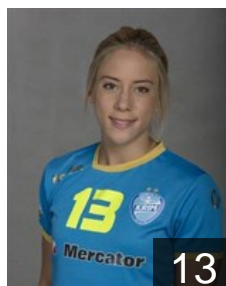

EUROPEAN CUP - PLAYERS LIST

WOMEN'S EHF Champions League 2017/18

WOMEN'S

SLO Krim Mercator Ljubljana

SLO

Abina Ana

Position: Left Back
Place of birth: LJUBLJANA
Date of birth: 30.07.1997
Height: 175 cm

SWE

Adler M.

Position: Left Back
Place of birth: Lund
Date of birth: 28.05.1992
Height: 182 cm

SLO

Amon Ines

Position: Left Wing
Place of birth: Celje
Date of birth: 13.07.1992
Height: -

SLO

Baric Polona

Position: Left Wing
Place of birth: Izola
Date of birth: 15.05.1992
Height: 165 cm

SLO

Beganovic Aneja

Position: Line Player
Place of birth: Ljubljana
Date of birth: 09.11.1997
Height: -

CRO

Benko Aneta

Position: Right Wing
Place of birth: Zagreb
Date of birth: 29.07.1985
Height: 174 cm

SLO

Gomilar Zickero Tija

Position: Right Wing
Place of birth: LJUBLJANA
Date of birth: 12.05.2000
Height: 168 cm

SLO

Gregorc Sanja

Position: Line Player
Place of birth: Ljubljana
Date of birth: 14.08.1990
Height: 178 cm