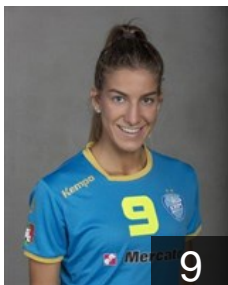

EUROPEAN CUP - PLAYERS LIST

WOMEN'S EHF Champions League 2017/18

WOMEN'S

SLO Krim Mercator Ljubljana

SLO

Abina Ana

Position: Left Back
Place of birth: LJUBLJANA
Date of birth: 30.07.1997
Height: 175 cm

SWE

Adler M.

Position: Left Back
Place of birth: Lund
Date of birth: 28.05.1992
Height: 182 cm

SLO

Amon Ines

Position: Left Wing
Place of birth: Celje
Date of birth: 13.07.1992
Height: -

SLO

Baric Polona

Position: Left Wing
Place of birth: Izola
Date of birth: 15.05.1992
Height: 165 cm

SLO

Beganovic Aneja

Position: Line Player
Place of birth: Ljubljana
Date of birth: 09.11.1997
Height: -

CRO

Benko Aneta

Position: Right Wing
Place of birth: Zagreb
Date of birth: 29.07.1985
Height: 174 cm

SLO