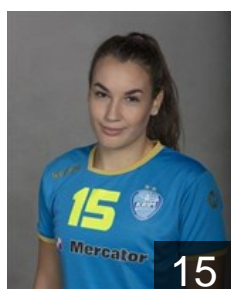

SLO

Koren Alja

Position: Right Back
Place of birth: Celje
Date of birth: 11.12.1990
Height: 185 cm

SLO

Marincek Misa

Position: Goalkeeper
Place of birth: celje
Date of birth: 18.02.1985
Height: 187 cm

SLO

Mavsar Tamara

Position: Left Wing
Place of birth: Ljubljana
Date of birth: 01.04.1991
Height: 178 cm

SLO

Omoregie Elizabeth

Position: Centre Back
Place of birth: ATHENE
Date of birth: 29.12.1996
Height: 178 cm

EUROPEAN CUP - PLAYERS LIST

WOMEN'S EHF Champions League 2017/18

WOMEN'S

 SLO *Krim Mercator Ljubljana*

 SLO

Pandzic Amra

Position: Goalkeeper
Place of birth: Ljubljana
Date of birth: 20.09.1989
Height: 177 cm

 UKR

Perederiy Olga

Position: Line Player
Place of birth: Zaporozhye
Date of birth: 12.04.1994
Height: 175 cm

 SLO

Stanko Tjasa

Position: Centre Back
Place of birth: Maribor
Date of birth: 05.11.1997
Height: -

 SLO

Stefanisin Sergeja