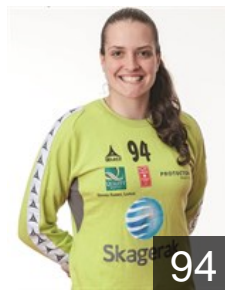

EUROPEAN CUP - PLAYERS LIST

Women's European Cup - EHF Cup 2017/18

WOMEN'S

 NOR Larvik HK

 NOR

Andenaes June

Position: Line Player
Place of birth: Gloppen
Date of birth: 09.06.1983
Height: 176 cm

 NOR

Bergum Mari Finstad

Position: Centre Back
Place of birth: Gjøvik
Date of birth: 16.03.1998
Height: 178 cm

 NOR

Christensen Emilie

Position: Centre Back
Place of birth: Oslo
Date of birth: 13.04.1993
Height: -

 BRA

Dias Moreschi G.

Position: Goalkeeper
Place of birth: Maringa/PR
Date of birth: 08.07.1994
Height: 190 cm

 NOR

Duvholt Kaspersen Marie

Position: Left Wing
Place of birth: Tønsberg
Date of birth: 03.06.1998
Height: 171 cm